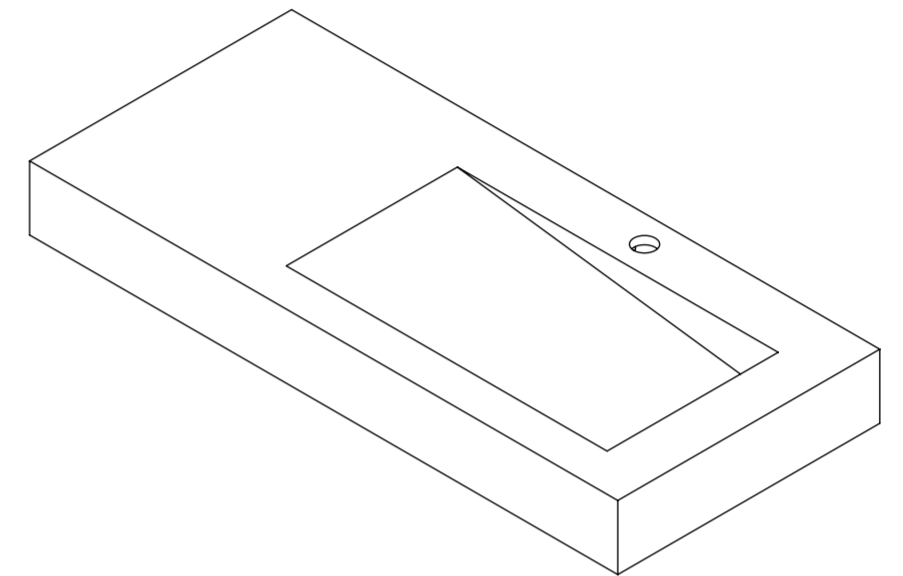

Top View

Front View - Section View

Side View

Back View

<b>LUSSO</b> S T O N E	Product Name	Slope Right Basin
	Material	Stone Resin
	Size, mm	1200 x 490 x 120

*All basins are supplied with no tap hole(s). If you require a tap hole, you will need to use a standard 38mm hole-saw drill attachment.*