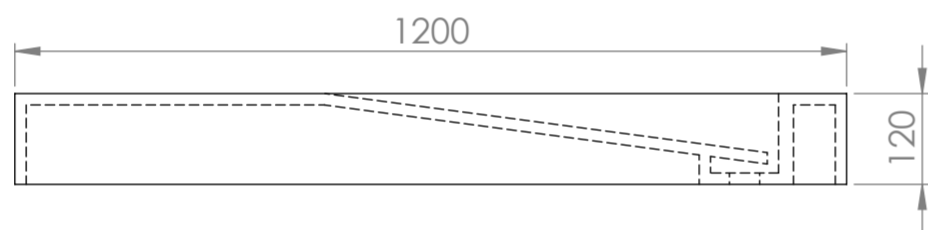

Top View

Front View - Section View

Side View

Back View

<b>LUSSO</b> S T O N E	Product Name	Slope Right Basin
	Material	Stone Resin
	Size, mm	1200 x 490 x 120

*All basins are supplied with no tap hole(s). If you require a tap hole, you will need to use a standard 38mm hole-saw drill attachment.*