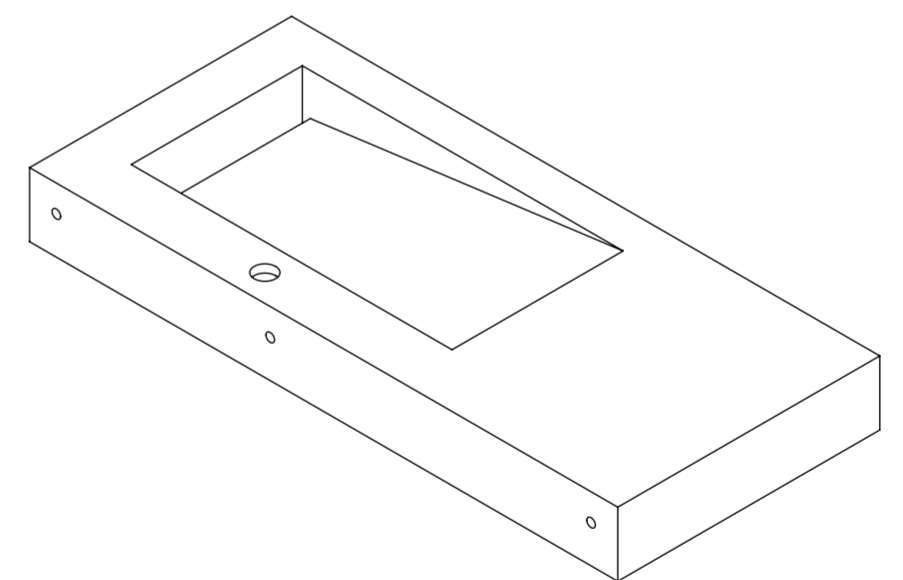

Top View

Front View - Section View

Side View

Back View

<b>LUSSO</b> S T O N E	Product Name	Slope Right Basin
	Material	Stone Resin
	Size, mm	1200 x 490 x 120

*All basins are supplied with no tap hole(s). If you require a tap hole, you will need to use a standard 38mm hole-saw drill attachment.*