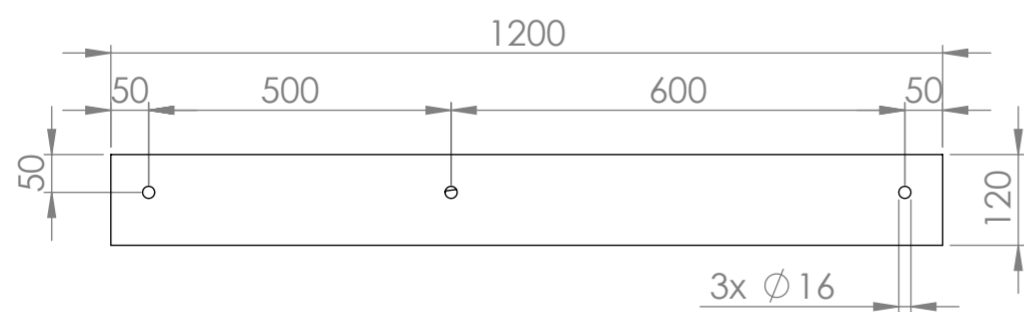

Top View

Front View - Section View

Side View

Back View

<b>LUSSO</b> S T O N E	Product Name	Slope Right Basin
	Material	Stone Resin
	Size, mm	1200 x 490 x 120

*All basins are supplied with no tap hole(s). If you require a tap hole, you will need to use a standard 38mm hole-saw drill attachment.*