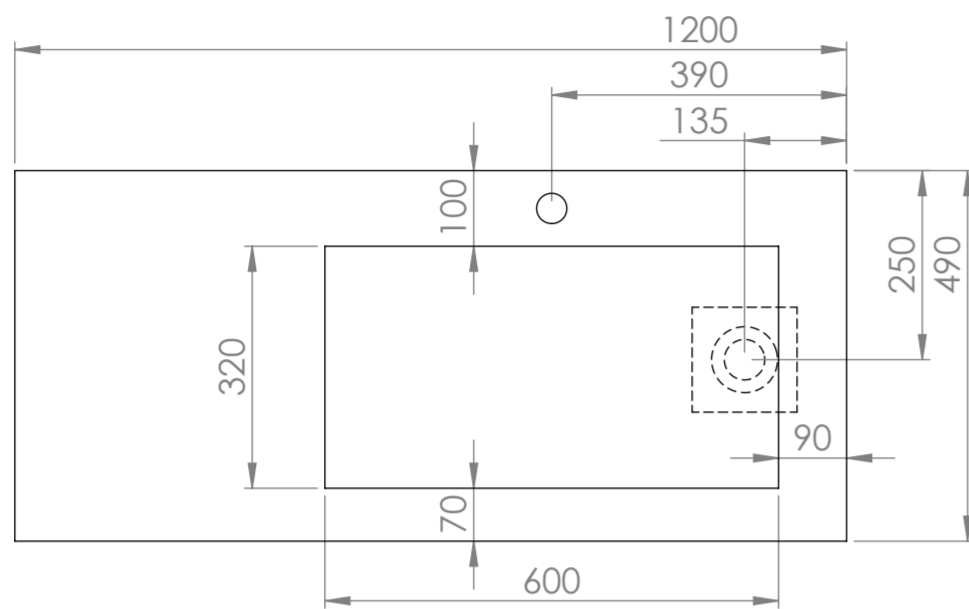

Top View

Front View - Section View

Side View

Back View

<b>LUSSO</b> S T O N E	Product Name	Slope Right Basin
	Material	Stone Resin
	Size, mm	1200 x 490 x 120

*All basins are supplied with no tap hole(s). If you require a tap hole, you will need to use a standard 38mm hole-saw drill attachment.*