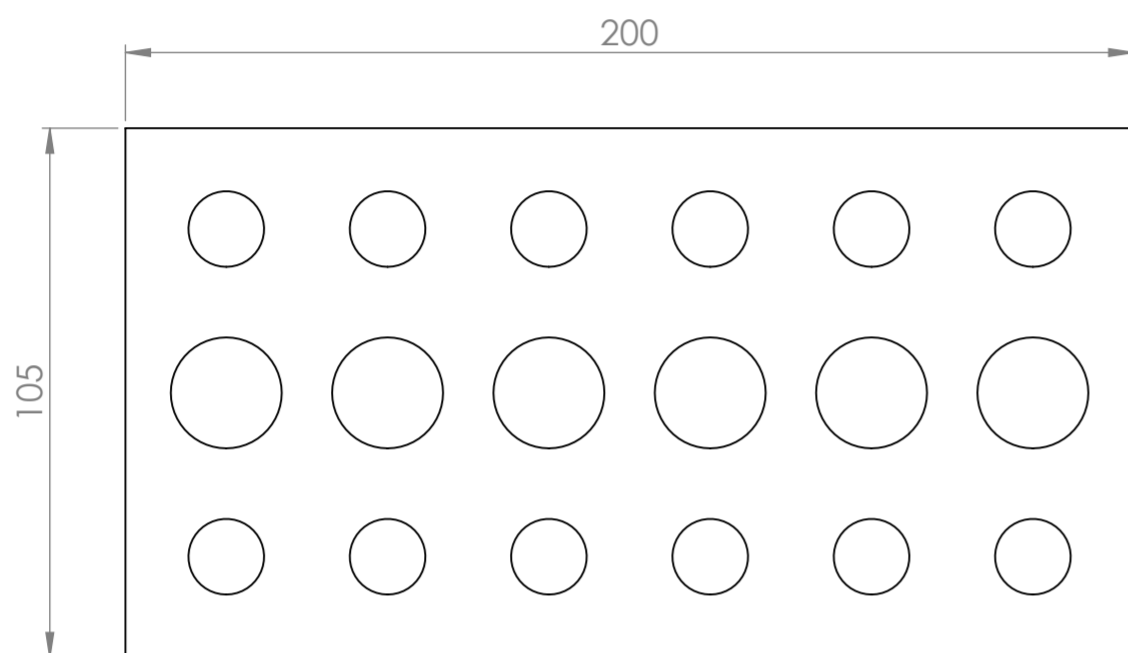

Top View

Side View

<b>LUSSO</b> S T O N E	Product Type	Makeup Storage Block 200
---------------------------	--------------	--------------------------

*All dimensions provided in millimeters.*