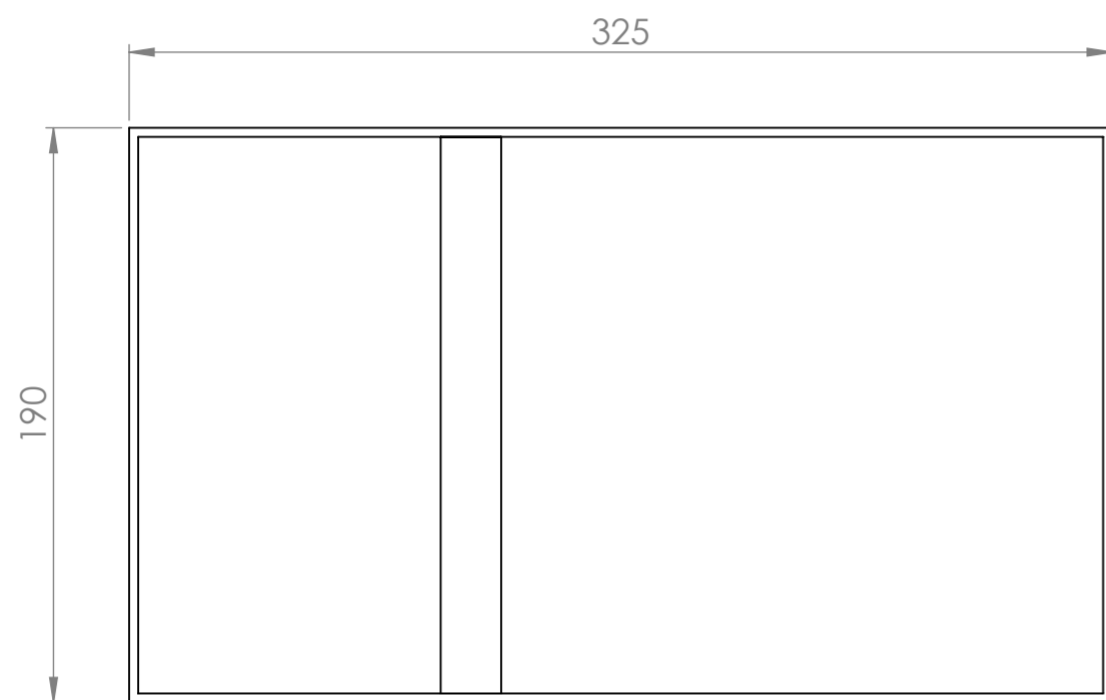

Top View

Side View

LUSO STONE	Product Type	Storage Tray
----------------------	--------------	--------------

All dimensions provided in millimeters.