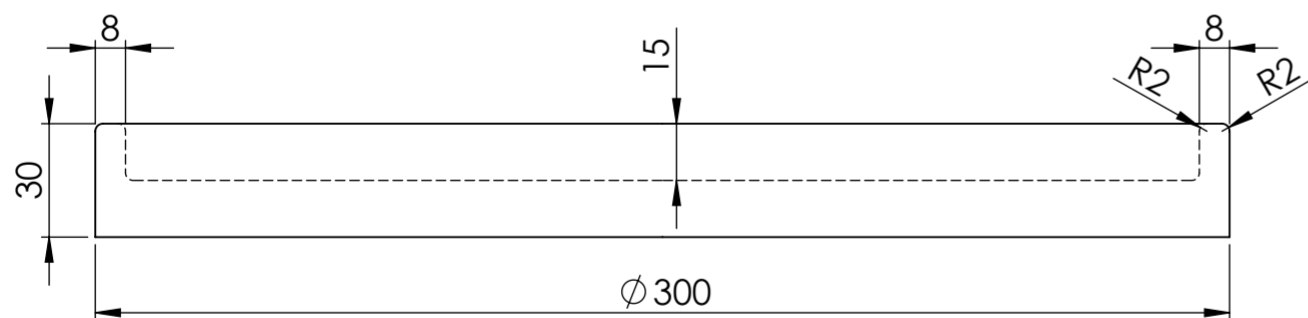

Top View

Side View - Section View

LUSO STONE	Product Type	Large Round Tray
	Material	Carrara Marble

All dimensions provided in millimeters.