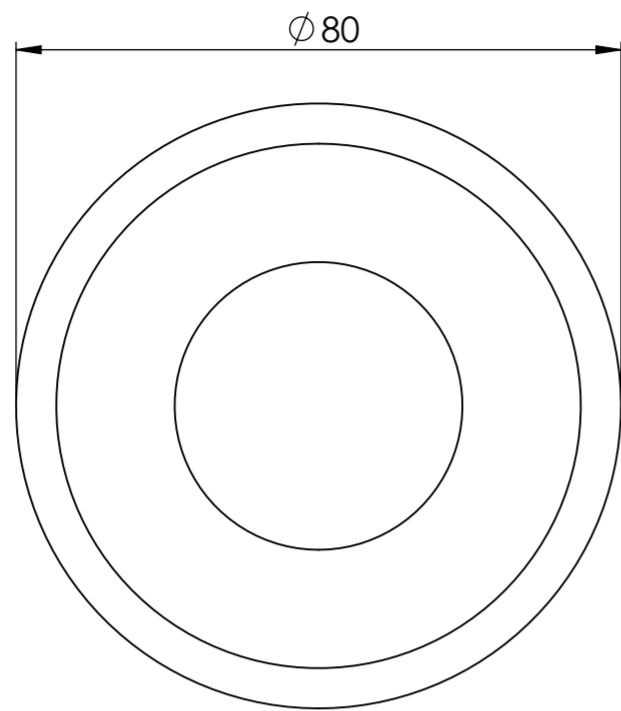

Top View

Side View - Section View

LUSSO S T O N E	Product Type	Bathroom Tumbler
	Material	Carrara Marble

All dimensions provided in millimeters.