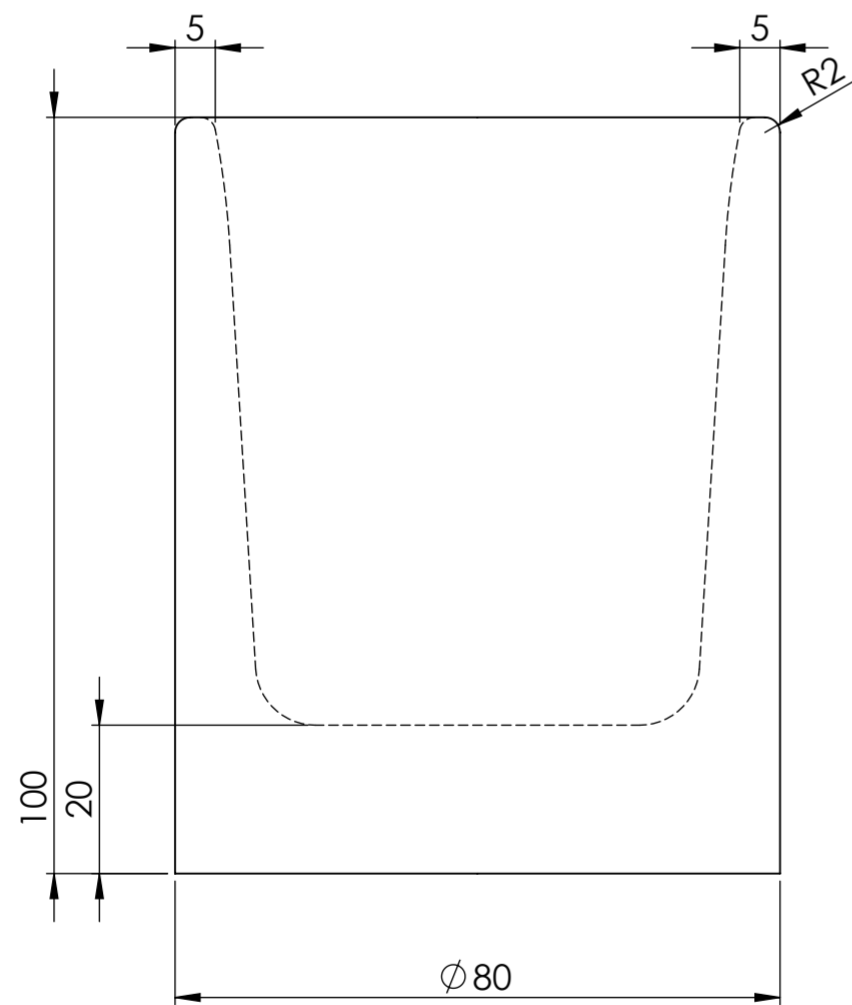

Top View

Side View - Section View

LUSSO S T O N E	Product Type	Bathroom Tumbler
	Material	Carrara Marble

All dimensions provided in millimeters.