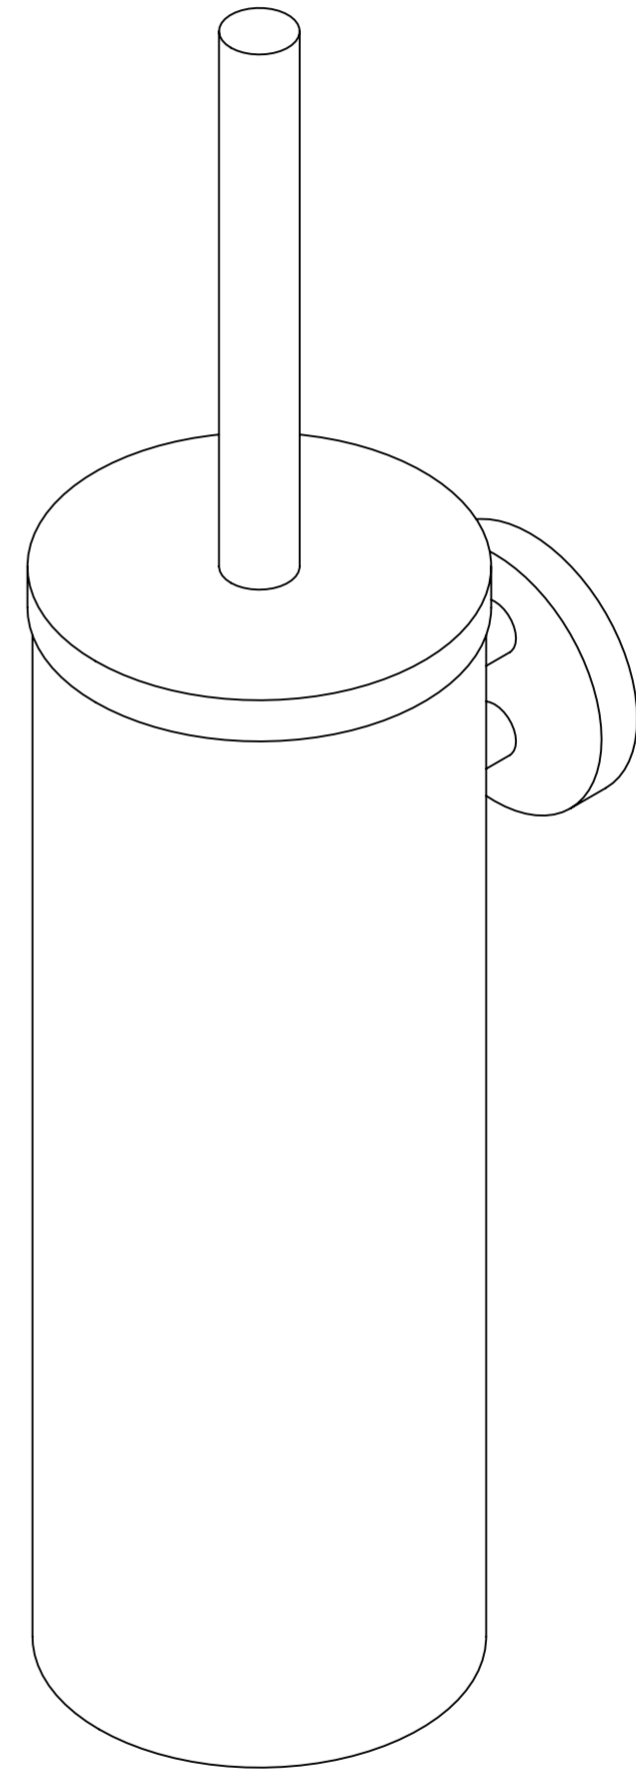

Side View

LUSSO S T O N E	Product Name	Luxe Series
	Product Type	Toilet Brush & Holder

All dimensions provided in millimeters.