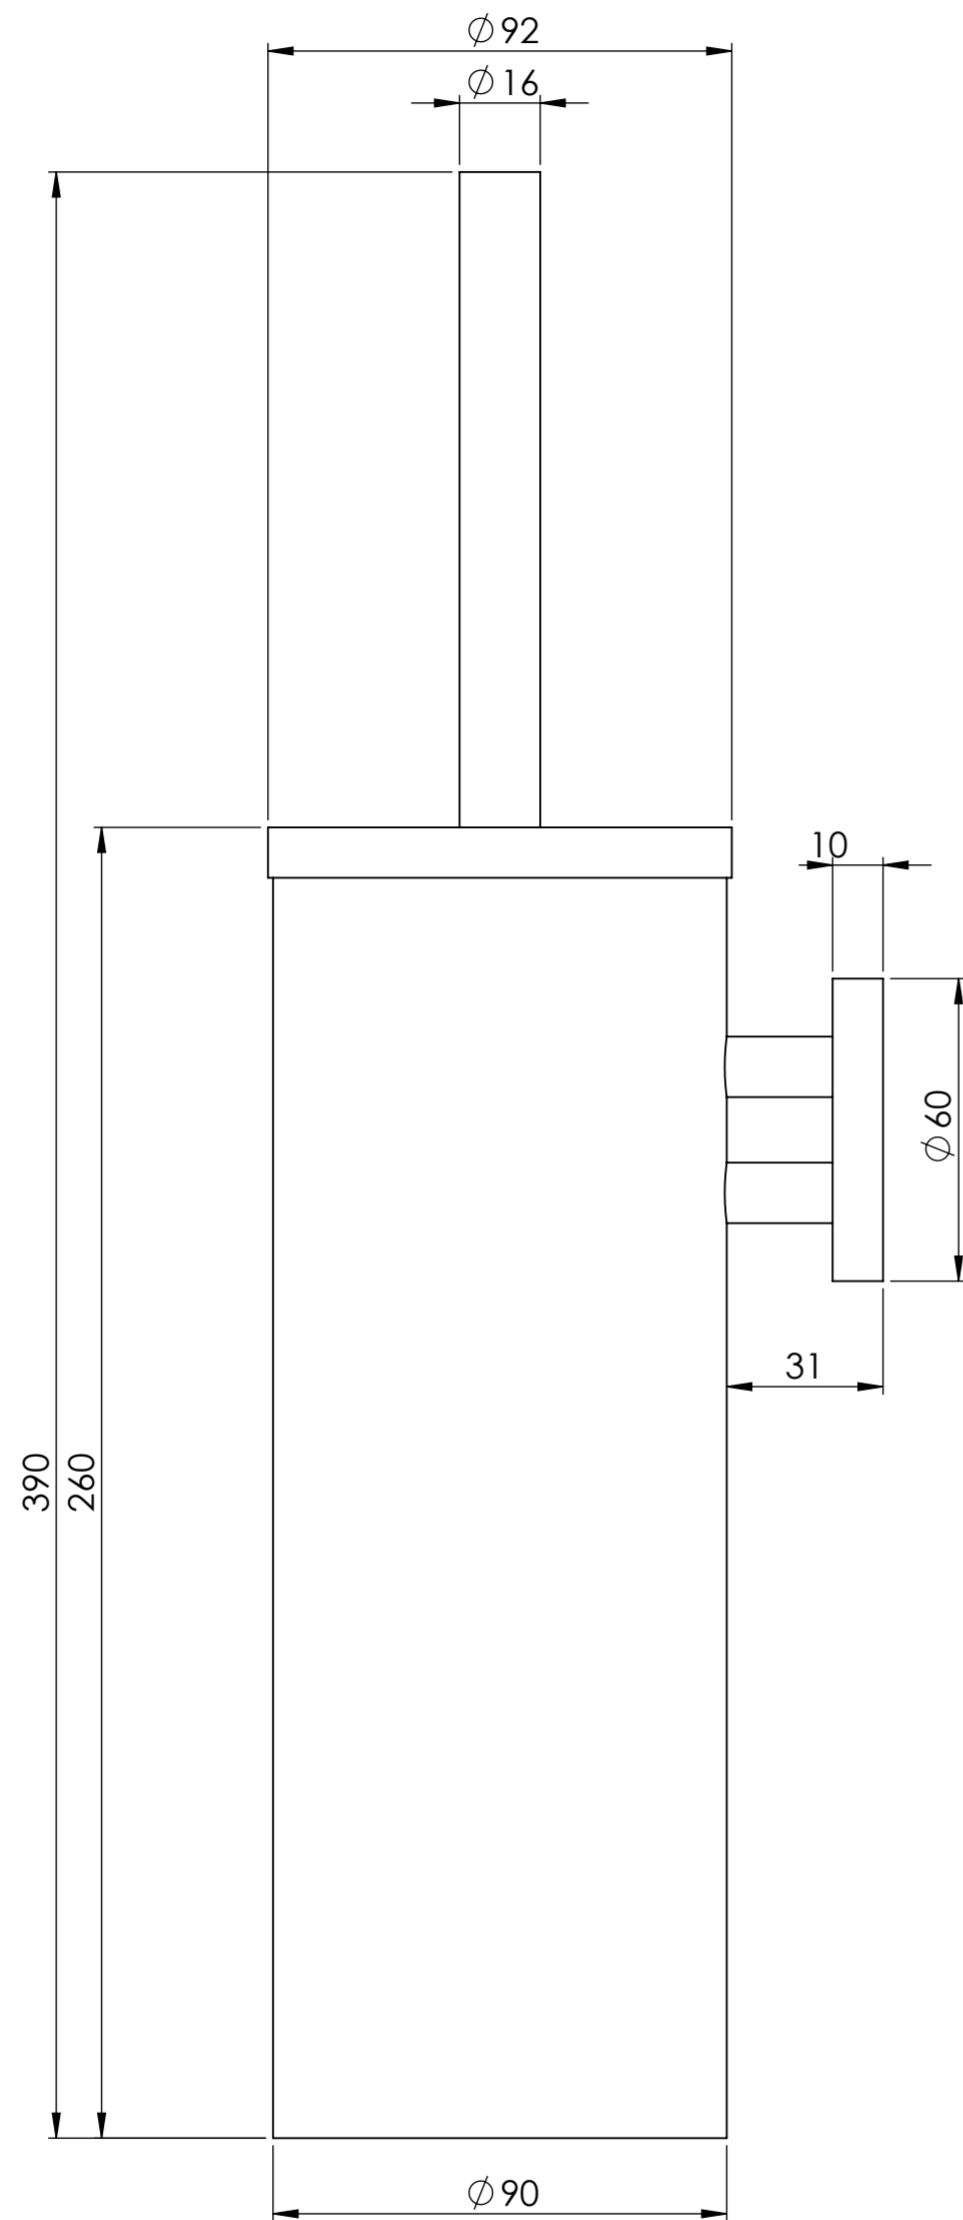

Side View

LUSSO S T O N E	Product Name	Luxe Series
	Product Type	Toilet Brush & Holder

All dimensions provided in millimeters.