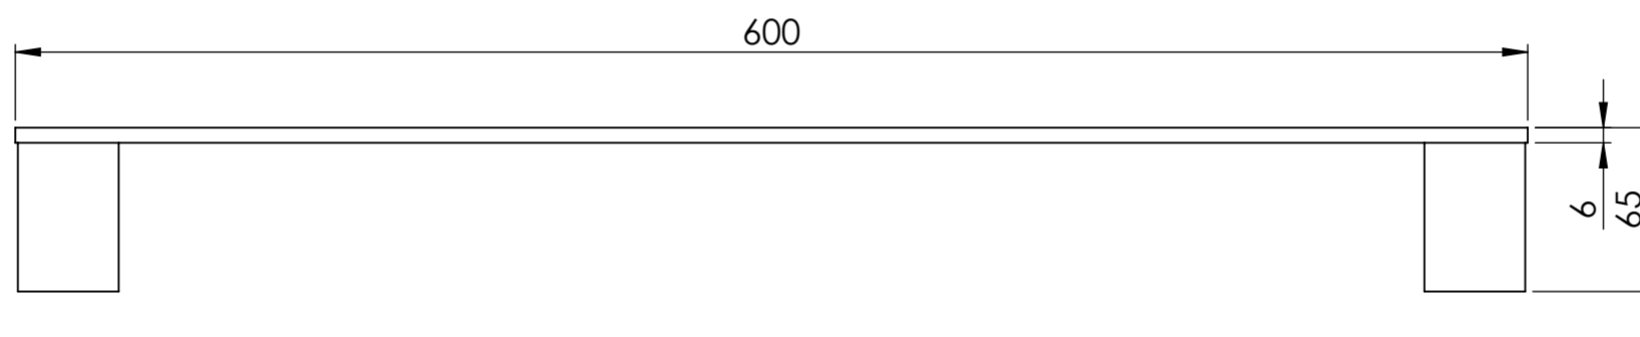

Top View

Side View

Back View

<b>LUSO</b> S T O N E	Product Name	Mia Series
	Product Type	Towel Bar Rail 600

*All dimensions provided in millimeters.*