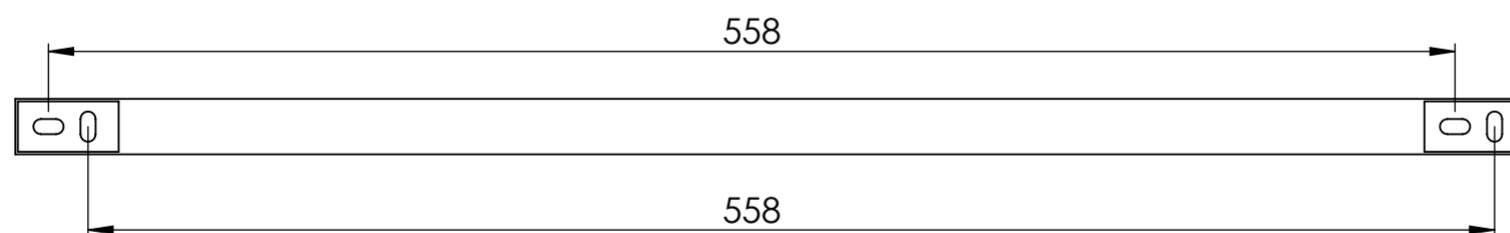

Top View

Side View

Back View

<b>LUSO</b> S T O N E	Product Name	Mia Series
	Product Type	Towel Bar Rail 600

*All dimensions provided in millimeters.*