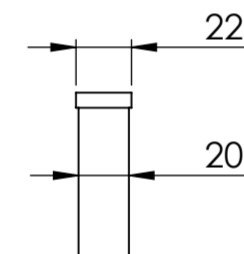

Top View

Side View

Back View

<b>LUSO</b> S T O N E	Product Name	Mia Series
	Product Type	Towel Bar Rail 600

*All dimensions provided in millimeters.*