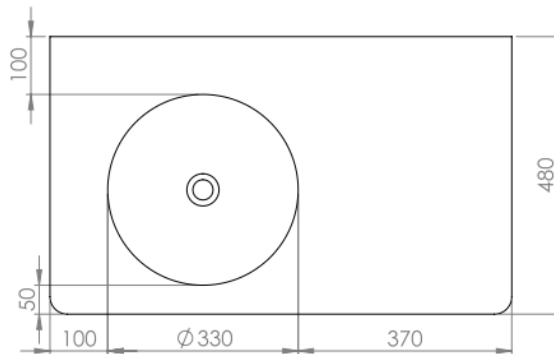

LUSSO

LANOSA 800

FEATURES

BRAND:	Lusso Stone
TITLE:	Lanosa 800
ARTICLE NUMBER:	9080
COLOUR:	White
MATERIAL:	Stone Resin
AVAILABLE FINISHES:	Matte
PRODUCT DIMENSIONS:	800 x 480 x 100mm
NET WEIGHT:	15kg
GROSS WEIGHT (Including packaging):	17kg
INSTALLATION:	Wall Hung

FURTHER DETAILS & DIMENSIONS CAN BE FOUND AT WWW.LUSSOSTONE.COM IN THE FEATURE SECTION AND DOWNLOADS TAB OF EACH PRODUCT PAGE.

TEL: 0203 370 4057

EMAIL: INFO@LUSSOSTONE.COM

WWW.LUSSOSTONE.COM