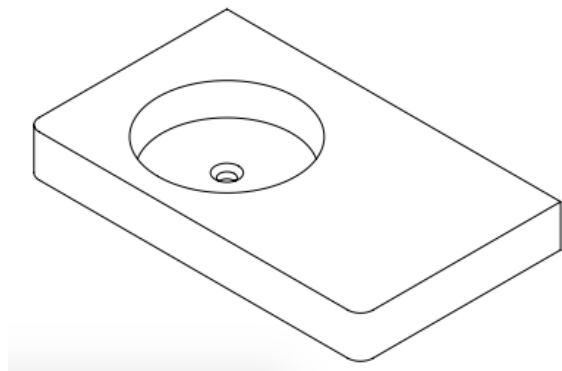

LUSSO

LANOSA 800

FEATURES

BRAND:	Lusso Stone
TITLE:	Lanosa 800
ARTICLE NUMBER:	9080
COLOUR:	White
MATERIAL:	Stone Resin
AVAILABLE FINISHES:	Matte
PRODUCT DIMENSIONS:	800 x 480 x 100mm
NET WEIGHT:	15kg
GROSS WEIGHT (Including packaging):	17kg
INSTALLATION:	Wall Hung

FURTHER DETAILS & DIMENSIONS CAN BE FOUND AT WWW.LUSSOSTONE.COM IN THE FEATURE SECTION AND DOWNLOADS TAB OF EACH PRODUCT PAGE.

TEL: 0203 370 4057

EMAIL: INFO@LUSSOSTONE.COM

WWW.LUSSOSTONE.COM