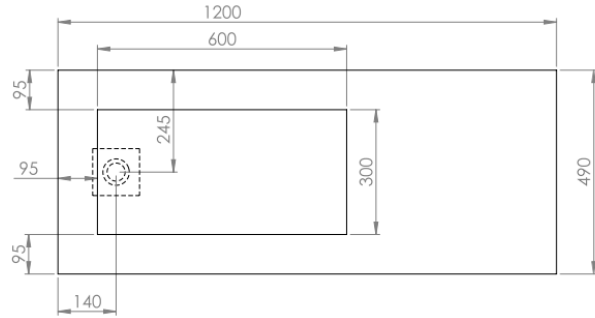

LUSSO

SLOPE LEFT

FEATURES

BRAND:	Lusso Stone
TITLE:	Slope Left
ARTICLE NUMBER:	1040 L
COLOUR:	White
MATERIAL:	Stone Resin
AVAILABLE FINISHES:	Matte
PRODUCT DIMENSIONS:	1200 x 490 x 120mm
NET WEIGHT:	30kg
GROSS WEIGHT (Including packaging):	33kg
INSTALLATION:	Wall Hung

FURTHER DETAILS & DIMENSIONS CAN BE FOUND AT WWW.LUSSOSTONE.COM IN THE FEATURE SECTION AND DOWNLOADS TAB OF EACH PRODUCT PAGE.

TEL: 0203 370 4057

EMAIL: INFO@LUSSOSTONE.COM

WWW.LUSSOSTONE.COM

THE INFORMATION ON THIS SPECIFICATION DOCUMENT WAS CORRECT AT THE DATE OF ISSUE. SOME VARIATION MAY OCCUR DUE TO MANUFACTURING TOLERANCES AND SITE-SPECIFIC CONDITIONS.