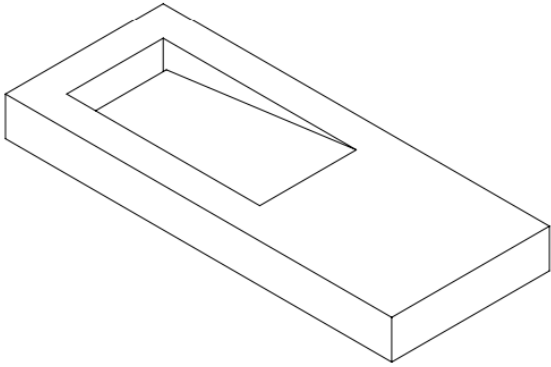

LUSSO

SLOPE LEFT

FEATURES

BRAND:	Lusso Stone
TITLE:	Slope Left
ARTICLE NUMBER:	1040 L
COLOUR:	White
MATERIAL:	Stone Resin
AVAILABLE FINISHES:	Matte
PRODUCT DIMENSIONS:	1200 x 490 x 120mm
NET WEIGHT:	30kg
GROSS WEIGHT (Including packaging):	33kg
INSTALLATION:	Wall Hung