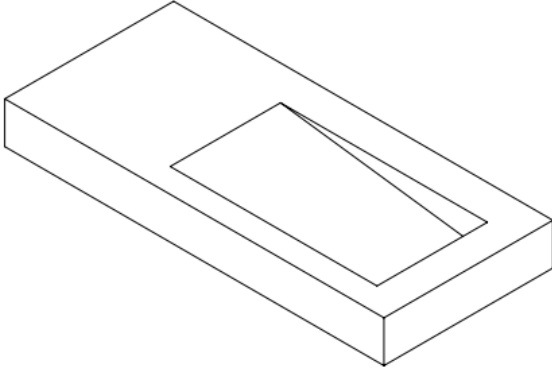

SLOPE RIGHT

FEATURES

BRAND:	Lusso Stone
TITLE:	Slope Right
ARTICLE NUMBER:	1040 R
COLOUR:	White
MATERIAL:	Stone Resin
AVAILABLE FINISHES:	Matte
PRODUCT DIMENSIONS:	1200 x 490 x 120mm
NET WEIGHT:	30kg
GROSS WEIGHT (Including packaging):	33kg
INSTALLATION:	Wall Hung

FURTHER DETAILS & DIMENSIONS CAN BE FOUND AT WWW.LUSSOSTONE.COM IN THE FEATURE SECTION AND DOWNLOADS TAB OF EACH PRODUCT PAGE.