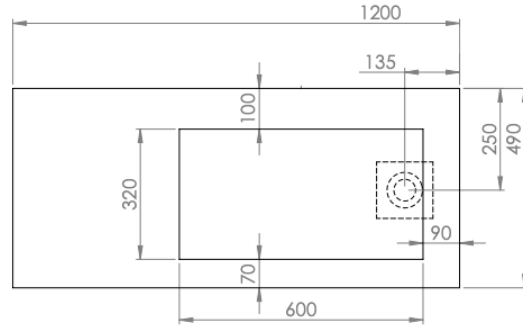

SLOPE RIGHT

FEATURES

BRAND:	Lusso Stone
TITLE:	Slope Right
ARTICLE NUMBER:	1040 R
COLOUR:	White
MATERIAL:	Stone Resin
AVAILABLE FINISHES:	Matte
PRODUCT DIMENSIONS:	1200 x 490 x 120mm
NET WEIGHT:	30kg
GROSS WEIGHT (Including packaging):	33kg
INSTALLATION:	Wall Hung

FURTHER DETAILS & DIMENSIONS CAN BE FOUND AT WWW.LUSSOSTONE.COM IN THE FEATURE SECTION AND DOWNLOADS TAB OF EACH PRODUCT PAGE.