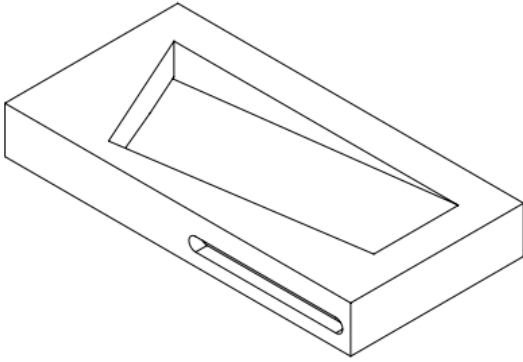

LUSSO

GEO

FEATURES

| | |
|-------------------------------------|-------------------|
| BRAND: | Lusso Stone |
| TITLE: | Geo |
| ARTICLE NUMBER: | 1038 |
| COLOUR: | White |
| MATERIAL: | Stone Resin |
| AVAILABLE FINISHES: | Matte |
| PRODUCT DIMENSIONS: | 900 x 450 x 110mm |
| NET WEIGHT: | 25kg |
| GROSS WEIGHT (Including packaging): | 27kg |
| INSTALLATION: | Wall Hung |

FURTHER DETAILS & DIMENSIONS CAN BE FOUND AT WWW.LUSSOSTONE.COM IN THE FEATURE SECTION AND DOWNLOADS TAB OF EACH PRODUCT PAGE.

TEL: 0203 370 4057

EMAIL: INFO@LUSSOSTONE.COM

WWW.LUSSOSTONE.COM

THE INFORMATION ON THIS SPECIFICATION DOCUMENT WAS CORRECT AT THE DATE OF ISSUE. SOME VARIATION MAY OCCUR DUE TO MANUFACTURING TOLERANCES AND SITE-SPECIFIC CONDITIONS.