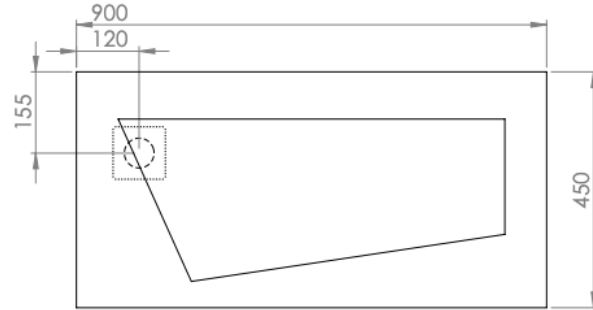

LUSSO

GEO

FEATURES

| | |
|-------------------------------------|-------------------|
| BRAND: | Lusso Stone |
| TITLE: | Geo |
| ARTICLE NUMBER: | 1038 |
| COLOUR: | White |
| MATERIAL: | Stone Resin |
| AVAILABLE FINISHES: | Matte |
| PRODUCT DIMENSIONS: | 900 x 450 x 110mm |
| NET WEIGHT: | 25kg |
| GROSS WEIGHT (Including packaging): | 27kg |
| INSTALLATION: | Wall Hung |

FURTHER DETAILS & DIMENSIONS CAN BE FOUND AT WWW.LUSSOSTONE.COM IN THE FEATURE SECTION AND DOWNLOADS TAB OF EACH PRODUCT PAGE.

TEL: 0203 370 4057

EMAIL: INFO@LUSSOSTONE.COM

WWW.LUSSOSTONE.COM

THE INFORMATION ON THIS SPECIFICATION DOCUMENT WAS CORRECT AT THE DATE OF ISSUE. SOME VARIATION MAY OCCUR DUE TO MANUFACTURING TOLERANCES AND SITE-SPECIFIC CONDITIONS.