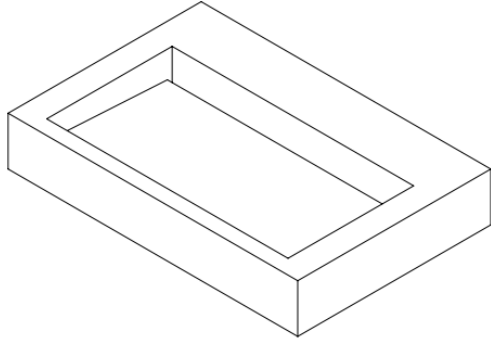

LUSSO

AURA 600

FEATURES

BRAND:	Lusso Stone
TITLE:	Aura 600
ARTICLE NUMBER:	1033 600
COLOUR:	White
MATERIAL:	Stone Resin
AVAILABLE FINISHES:	Matte
PRODUCT DIMENSIONS:	600 x 400 x 100mm
NET WEIGHT:	12kg
GROSS WEIGHT (Including packaging):	14kg
INSTALLATION:	Wall Hung