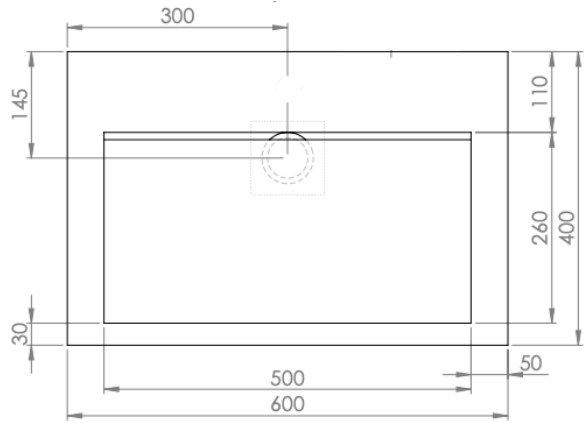

LUSSO

AURA 600

FEATURES

BRAND:	Lusso Stone
TITLE:	Aura 600
ARTICLE NUMBER:	1033 600
COLOUR:	White
MATERIAL:	Stone Resin
AVAILABLE FINISHES:	Matte
PRODUCT DIMENSIONS:	600 x 400 x 100mm
NET WEIGHT:	12kg
GROSS WEIGHT (Including packaging):	14kg
INSTALLATION:	Wall Hung

FURTHER DETAILS & DIMENSIONS CAN BE FOUND AT WWW.LUSSOSTONE.COM IN THE FEATURE SECTION AND DOWNLOADS TAB OF EACH PRODUCT PAGE.

TEL: 0203 370 4057

EMAIL: INFO@LUSSOSTONE.COM

WWW.LUSSOSTONE.COM

THE INFORMATION ON THIS SPECIFICATION DOCUMENT WAS CORRECT AT THE DATE OF ISSUE. SOME VARIATION MAY OCCUR DUE TO MANUFACTURING TOLERANCES AND SITE-SPECIFIC CONDITIONS.