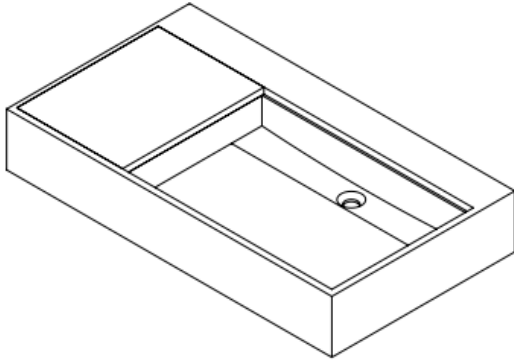

LUSSO

VENO

FEATURES

BRAND:	Lusso Stone
TITLE:	Veno
ARTICLE NUMBER:	1032
COLOUR:	White
MATERIAL:	Stone Resin
AVAILABLE FINISHES:	Matte
PRODUCT DIMENSIONS:	800 x 450 x 130mm
NET WEIGHT:	23kg
GROSS WEIGHT (Including packaging):	25kg
INSTALLATION:	Wall Hung

FURTHER DETAILS & DIMENSIONS CAN BE FOUND AT WWW.LUSSOSTONE.COM IN THE FEATURE SECTION AND DOWNLOADS TAB OF EACH PRODUCT PAGE.

TEL: 0203 370 4057

EMAIL: INFO@LUSSOSTONE.COM

WWW.LUSSOSTONE.COM