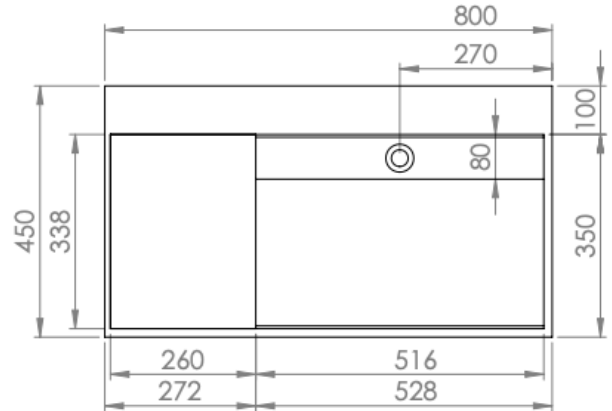

LUSSO

VENO

FEATURES

BRAND:	Lusso Stone
TITLE:	Veno
ARTICLE NUMBER:	1032
COLOUR:	White
MATERIAL:	Stone Resin
AVAILABLE FINISHES:	Matte
PRODUCT DIMENSIONS:	800 x 450 x 130mm
NET WEIGHT:	23kg
GROSS WEIGHT (Including packaging):	25kg
INSTALLATION:	Wall Hung

FURTHER DETAILS & DIMENSIONS CAN BE FOUND AT WWW.LUSSOSTONE.COM IN THE FEATURE SECTION AND DOWNLOADS TAB OF EACH PRODUCT PAGE.

TEL: 0203 370 4057

EMAIL: INFO@LUSSOSTONE.COM

WWW.LUSSOSTONE.COM