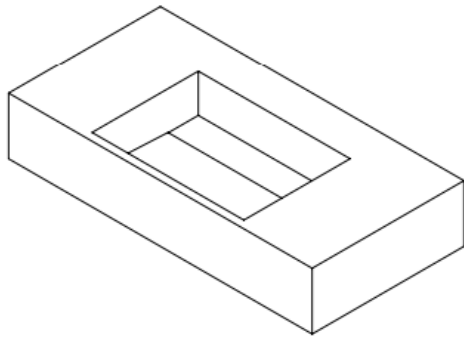

## PRISMA

### FEATURES

BRAND:	Lusso Stone
TITLE:	Prisma
ARTICLE NUMBER:	1027
COLOUR:	White
MATERIAL:	Stone Resin
AVAILABLE FINISHES:	Matte
PRODUCT DIMENSIONS:	800 x 400 x 150mm
NET WEIGHT:	17kg
GROSS WEIGHT (Including packaging):	19kg
INSTALLATION:	Wall Hung