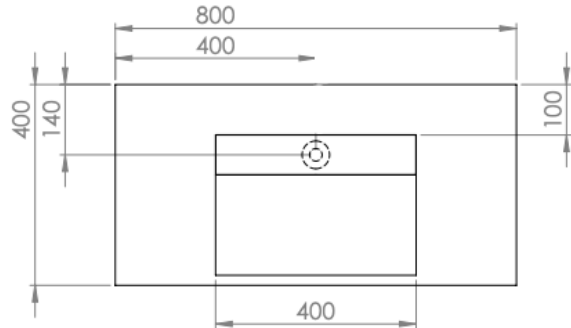

### FEATURES

BRAND:	Lusso Stone
TITLE:	Prisma
ARTICLE NUMBER:	1027
COLOUR:	White
MATERIAL:	Stone Resin
AVAILABLE FINISHES:	Matte
PRODUCT DIMENSIONS:	800 x 400 x 150mm
NET WEIGHT:	17kg
GROSS WEIGHT (Including packaging):	19kg
INSTALLATION:	Wall Hung