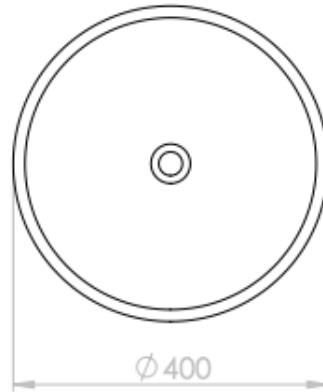

ALINA

FEATURES

BRAND:	Lusso Stone
TITLE:	Alina
ARTICLE NUMBER:	2012
COLOUR:	White
MATERIAL:	Stone Resin
AVAILABLE FINISHES:	Matte and Polished
PRODUCT DIMENSIONS:	400 x 820mm
NET WEIGHT:	28kg
GROSS WEIGHT (Including packaging):	36kg
INSTALLATION:	Freestanding

FURTHER DETAILS & DIMENSIONS CAN BE FOUND AT WWW.LUSSOSTONE.COM IN THE FEATURE SECTION AND DOWNLOADS TAB OF EACH PRODUCT PAGE.