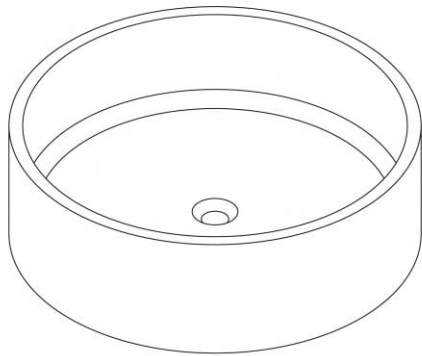

### FEATURES

BRAND:	Lusso Stone
TITLE:	Nuvo
ARTICLE NUMBER:	9061
COLOUR:	White
MATERIAL:	Stone Resin
AVAILABLE FINISHES:	Matte and Polished
PRODUCT DIMENSIONS:	450 x 145mm
NET WEIGHT:	9kg
GROSS WEIGHT (Including packaging):	10kg
INSTALLATION:	Countertop

FURTHER DETAILS & DIMENSIONS CAN BE FOUND AT [WWW.LUSSOSTONE.COM](http://WWW.LUSSOSTONE.COM) IN THE FEATURE SECTION AND DOWNLOADS TAB OF EACH PRODUCT PAGE.