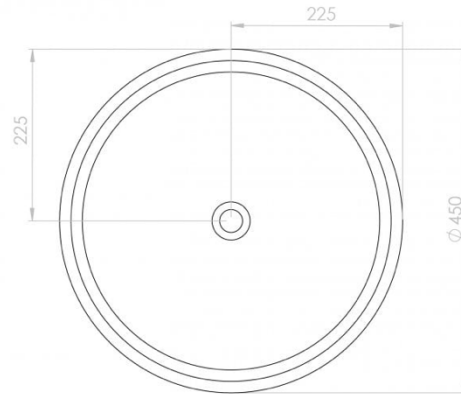

### FEATURES

BRAND:	Lusso Stone
TITLE:	Nuvo
ARTICLE NUMBER:	9061
COLOUR:	White
MATERIAL:	Stone Resin
AVAILABLE FINISHES:	Matte and Polished
PRODUCT DIMENSIONS:	450 x 145mm
NET WEIGHT:	9kg
GROSS WEIGHT (Including packaging):	10kg
INSTALLATION:	Countertop

FURTHER DETAILS & DIMENSIONS CAN BE FOUND AT [WWW.LUSSOSTONE.COM](http://WWW.LUSSOSTONE.COM) IN THE FEATURE SECTION AND DOWNLOADS TAB OF EACH PRODUCT PAGE.