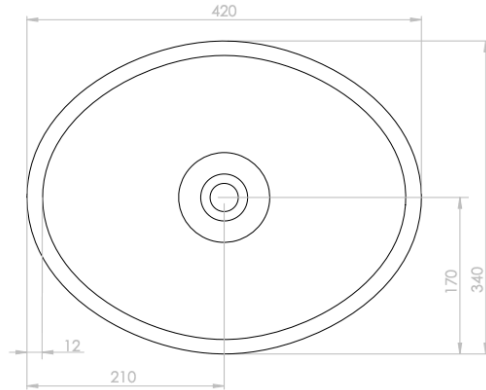

LUSSO

SOHO

FEATURES

BRAND:	Lusso Stone
TITLE:	Soho
ARTICLE NUMBER:	9039
COLOUR:	White
MATERIAL:	Stone Resin
AVAILABLE FINISHES:	Matte and Polished
PRODUCT DIMENSIONS:	420 x 140
NET WEIGHT:	8kg
GROSS WEIGHT (Including packaging):	9kg
INSTALLATION:	Countertop

FURTHER DETAILS & DIMENSIONS CAN BE FOUND AT WWW.LUSSOSTONE.COM IN THE FEATURE SECTION AND DOWNLOADS TAB OF EACH PRODUCT PAGE.

TEL: 0203 370 4057

EMAIL: INFO@LUSSOSTONE.COM

WWW.LUSSOSTONE.COM

THE INFORMATION ON THIS SPECIFICATION DOCUMENT WAS CORRECT AT THE DATE OF ISSUE. SOME VARIATION MAY OCCUR DUE TO MANUFACTURING TOLERANCES AND SITE-SPECIFIC CONDITIONS.