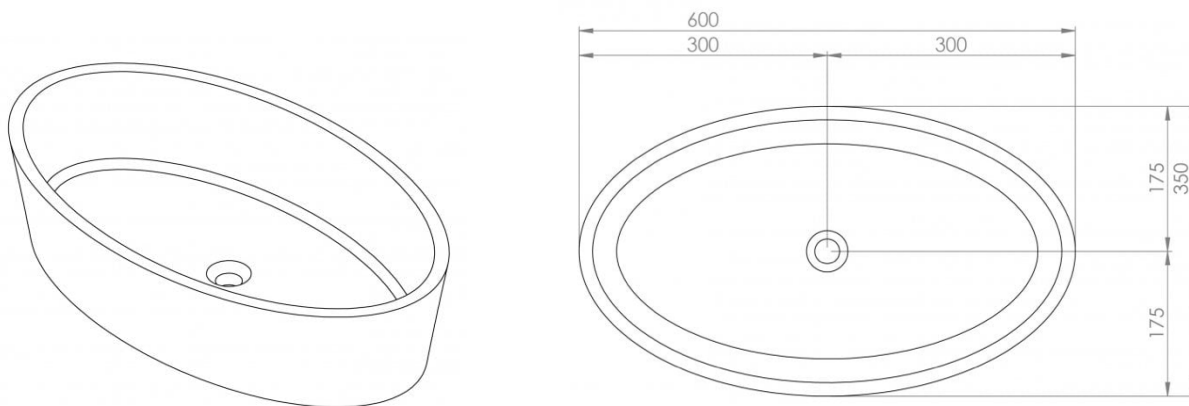

## KURV

### FEATURES

BRAND:	Lusso Stone
TITLE:	Kurv
ARTICLE NUMBER:	9036
COLOUR:	White
MATERIAL:	Stone Resin
AVAILABLE FINISHES:	Matte and Polished
PRODUCT DIMENSIONS:	600 x 350 x 160mm
NET WEIGHT:	9kg
GROSS WEIGHT (Including packaging):	10kg
INSTALLATION:	Countertop