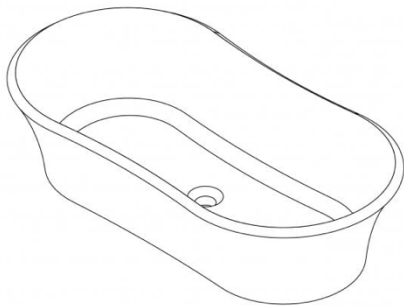

LUSSO

AMALFI

FEATURES

BRAND:	Lusso Stone
TITLE:	Amalfi
ARTICLE NUMBER:	9024
COLOUR:	White
MATERIAL:	Stone Resin
AVAILABLE FINISHES:	Matte and Polished
PRODUCT DIMENSIONS:	660 x 345 x 160mm
NET WEIGHT:	10kg
GROSS WEIGHT (Including packaging):	11kg
INSTALLATION:	Countertop