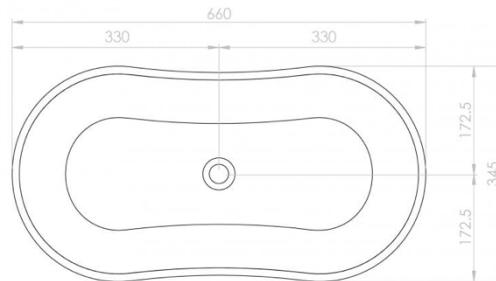

LUSSO

AMALFI

FEATURES

BRAND:	Lusso Stone
TITLE:	Amalfi
ARTICLE NUMBER:	9024
COLOUR:	White
MATERIAL:	Stone Resin
AVAILABLE FINISHES:	Matte and Polished
PRODUCT DIMENSIONS:	660 x 345 x 160mm
NET WEIGHT:	10kg
GROSS WEIGHT (Including packaging):	11kg
INSTALLATION:	Countertop

FURTHER DETAILS & DIMENSIONS CAN BE FOUND AT WWW.LUSSOSTONE.COM IN THE FEATURE SECTION AND DOWNLOADS TAB OF EACH PRODUCT PAGE.

TEL: 0203 370 4057

EMAIL: INFO@LUSSOSTONE.COM

WWW.LUSSOSTONE.COM