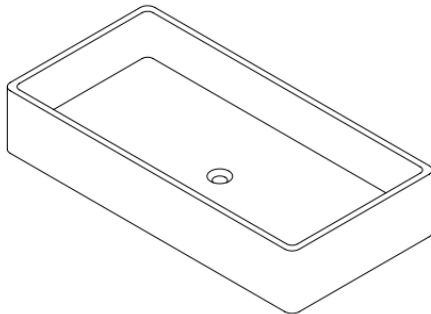

### FEATURES

BRAND:	Lusso Stone
TITLE:	Lauro 800
ARTICLE NUMBER:	9010
COLOUR:	White
MATERIAL:	Stone Resin
AVAILABLE FINISHES:	Matte and Polished
PRODUCT DIMENSIONS:	800 x 400 x 150mm
NET WEIGHT:	18kg
GROSS WEIGHT (Including packaging):	19kg
INSTALLATION:	Countertop