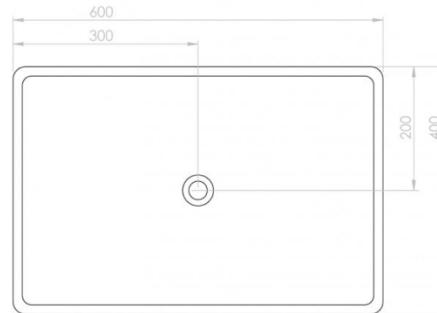

### FEATURES

BRAND:	Lusso Stone
TITLE:	Lauro 800
ARTICLE NUMBER:	9010
COLOUR:	White
MATERIAL:	Stone Resin
AVAILABLE FINISHES:	Matte and Polished
PRODUCT DIMENSIONS:	800 x 400 x 150mm
NET WEIGHT:	18kg
GROSS WEIGHT (Including packaging):	19kg
INSTALLATION:	Countertop