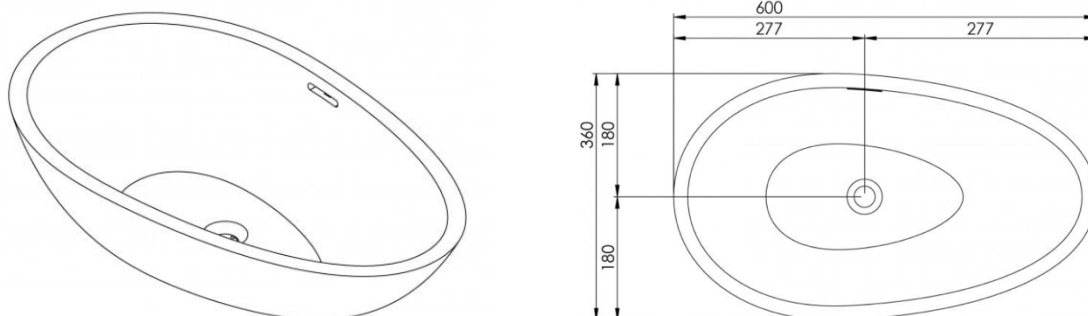

LUSSO

EGG SHELL

FEATURES

BRAND:	Lusso Stone
TITLE:	Egg Shell
ARTICLE NUMBER:	9035
COLOUR:	White
MATERIAL:	Stone Resin
AVAILABLE FINISHES:	Matte and Polished
PRODUCT DIMENSIONS:	600 x 350 x 160mm
NET WEIGHT:	11kg
GROSS WEIGHT (Including packaging):	11kg
INSTALLATION:	Countertop

FURTHER DETAILS & DIMENSIONS CAN BE FOUND AT WWW.LUSSOSTONE.COM IN THE FEATURE SECTION AND DOWNLOADS TAB OF EACH PRODUCT PAGE.

TEL: 0203 370 4057

EMAIL: INFO@LUSSOSTONE.COM

WWW.LUSSOSTONE.COM