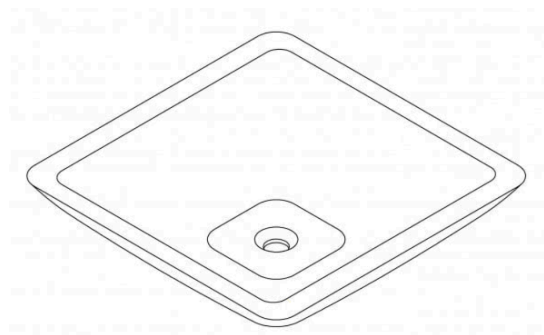

LUSSO

QUADRATO 425

FEATURES

BRAND:	Lusso Stone
TITLE:	Quadrato 425
ARTICLE NUMBER:	9003
COLOUR:	White
MATERIAL:	Stone Resin
AVAILABLE FINISHES:	Matte and Polished
PRODUCT DIMENSIONS:	425 x 425 x 90mm
NET WEIGHT:	7kg
GROSS WEIGHT (Including packaging):	8kg
INSTALLATION:	Countertop

FURTHER DETAILS & DIMENSIONS CAN BE FOUND AT WWW.LUSSOSTONE.COM IN THE FEATURE SECTION AND DOWNLOADS TAB OF EACH PRODUCT PAGE.

TEL: 0203 370 4057

EMAIL: INFO@LUSSOSTONE.COM

WWW.LUSSOSTONE.COM

THE INFORMATION ON THIS SPECIFICATION DOCUMENT WAS CORRECT AT THE DATE OF ISSUE. SOME VARIATION MAY OCCUR DUE TO MANUFACTURING TOLERANCES AND SITE-SPECIFIC CONDITIONS.