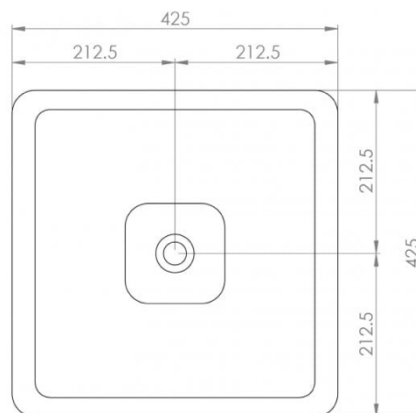

LUSSO

QUADRATO 425

FEATURES

BRAND:	Lusso Stone
TITLE:	Quadrato 425
ARTICLE NUMBER:	9003
COLOUR:	White
MATERIAL:	Stone Resin
AVAILABLE FINISHES:	Matte and Polished
PRODUCT DIMENSIONS:	425 x 425 x 90mm
NET WEIGHT:	7kg
GROSS WEIGHT (Including packaging):	8kg
INSTALLATION:	Countertop

FURTHER DETAILS & DIMENSIONS CAN BE FOUND AT WWW.LUSSOSTONE.COM IN THE FEATURE SECTION AND DOWNLOADS TAB OF EACH PRODUCT PAGE.

TEL: 0203 370 4057

EMAIL: INFO@LUSSOSTONE.COM

WWW.LUSSOSTONE.COM

THE INFORMATION ON THIS SPECIFICATION DOCUMENT WAS CORRECT AT THE DATE OF ISSUE. SOME VARIATION MAY OCCUR DUE TO MANUFACTURING TOLERANCES AND SITE-SPECIFIC CONDITIONS.