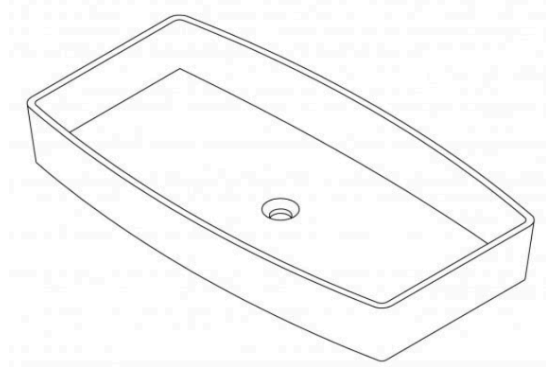

LUSSO

ALBERT

FEATURES

BRAND:	Lusso Stone
TITLE:	Albert
ARTICLE NUMBER:	9001
COLOUR:	White
MATERIAL:	Stone Resin
AVAILABLE FINISHES:	Matte and Polished
PRODUCT DIMENSIONS:	680 x 360 x 95mm
NET WEIGHT:	9kg
GROSS WEIGHT (Including packaging):	10kg
INSTALLATION:	Countertop

FURTHER DETAILS & DIMENSIONS CAN BE FOUND AT WWW.LUSSOSTONE.COM IN THE FEATURE SECTION AND DOWNLOADS TAB OF EACH PRODUCT PAGE.

TEL: 0203 370 4057

EMAIL: INFO@LUSSOSTONE.COM

WWW.LUSSOSTONE.COM