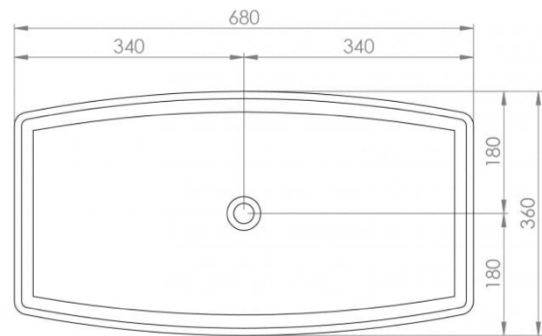

LUSSO

ALBERT

FEATURES

BRAND:	Lusso Stone
TITLE:	Albert
ARTICLE NUMBER:	9001
COLOUR:	White
MATERIAL:	Stone Resin
AVAILABLE FINISHES:	Matte and Polished
PRODUCT DIMENSIONS:	680 x 360 x 95mm
NET WEIGHT:	9kg
GROSS WEIGHT (Including packaging):	10kg
INSTALLATION:	Countertop

FURTHER DETAILS & DIMENSIONS CAN BE FOUND AT WWW.LUSSOSTONE.COM IN THE FEATURE SECTION AND DOWNLOADS TAB OF EACH PRODUCT PAGE.

TEL: 0203 370 4057

EMAIL: INFO@LUSSOSTONE.COM

WWW.LUSSOSTONE.COM