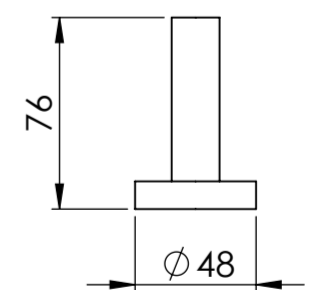

Back View

Top View

Side View

LUSO S T O N E	Product Name	Urban Series
	Product Type	Towel Bar Rail 600
	Material	Stainless Steel

All dimensions provided in millimeters.