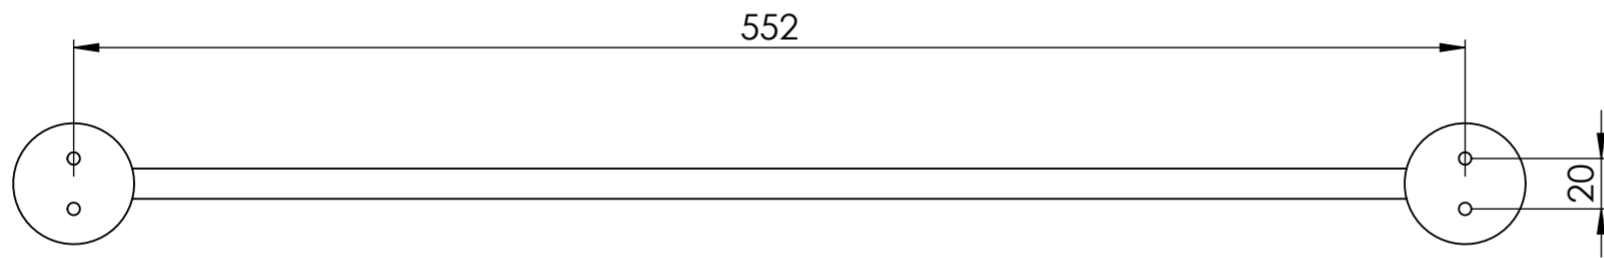

Back View

Top View

Side View

LUSO S T O N E	Product Name	Urban Series
	Product Type	Towel Bar Rail 600
	Material	Stainless Steel

All dimensions provided in millimeters.