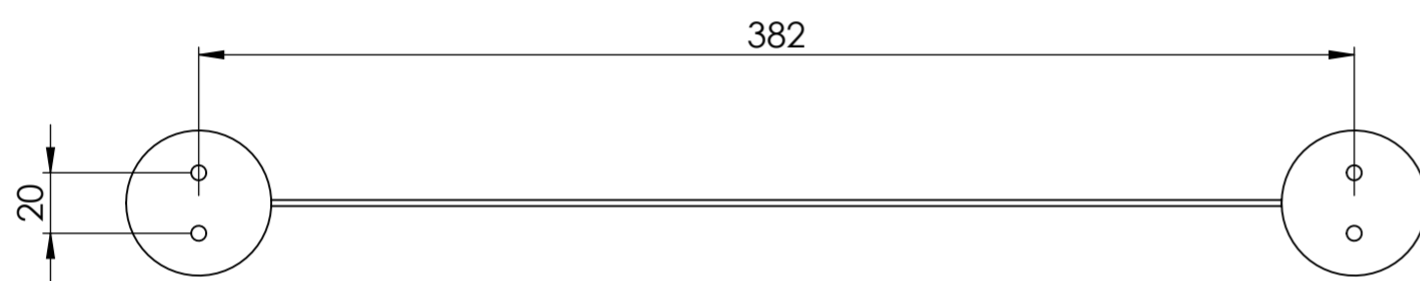

Back View

Top View

Side View

<b>LUSO</b> S T O N E	Product Name	Urban Series
	Product Type	Shower Shelf
	Material	Stainless Steel

*All dimensions provided in millimeters.*