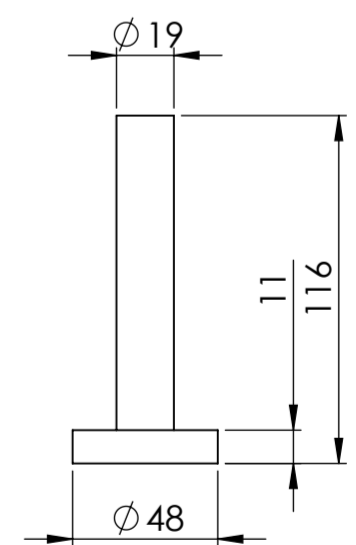

Back View

Top View

Side View

<b>LUSO</b> S T O N E	Product Name	Urban Series
	Product Type	Shower Shelf
	Material	Stainless Steel

*All dimensions provided in millimeters.*