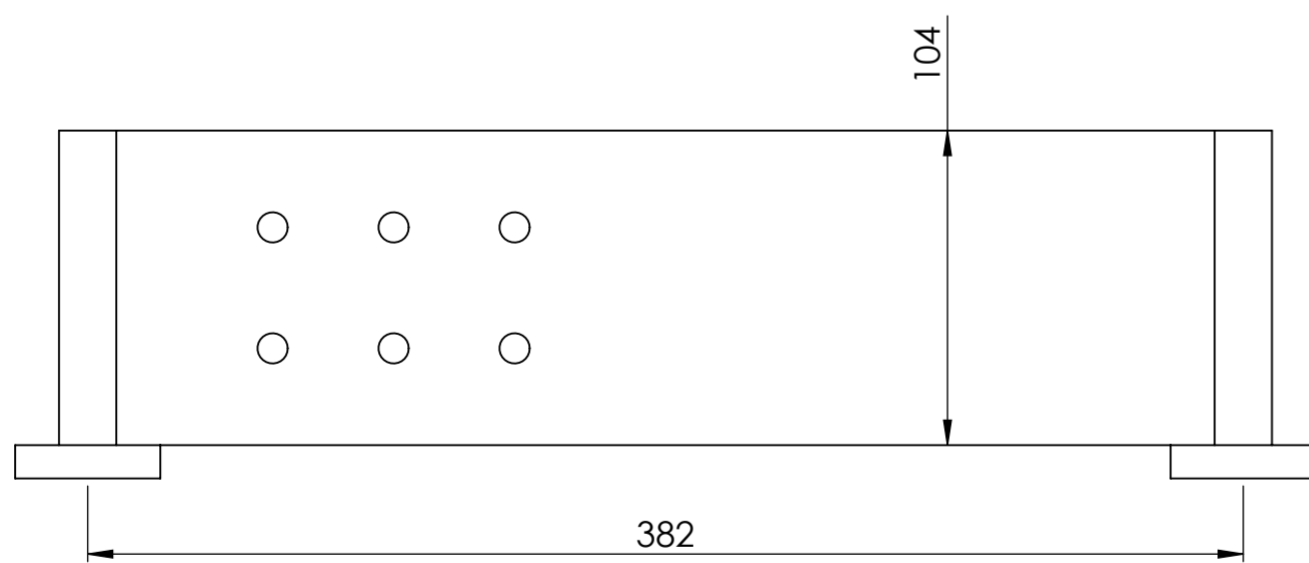

Back View

Top View

Side View

<b>LUSO</b> S T O N E	Product Name	Urban Series
	Product Type	Shower Shelf
	Material	Stainless Steel

*All dimensions provided in millimeters.*