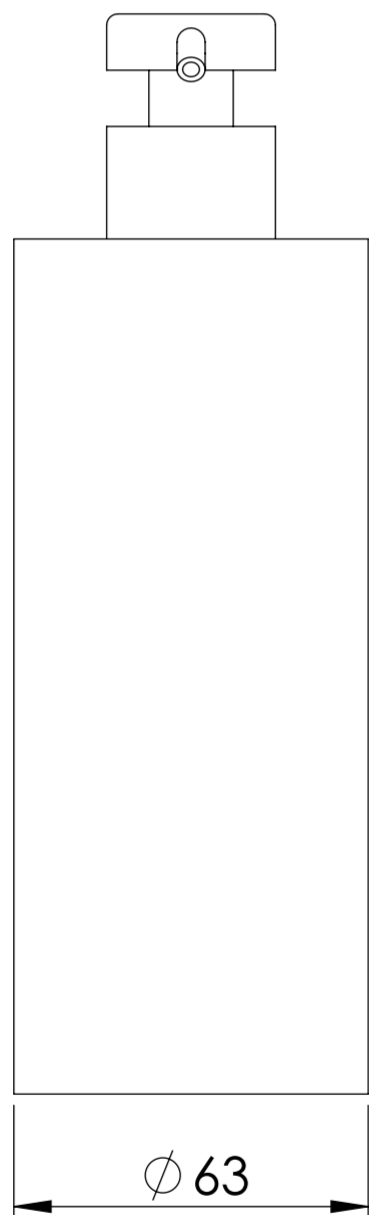

Front View

Side View

LUSO
S T O N E

Product Type

Wall Mounted Soap Dispenser

All dimensions provided in millimeters.