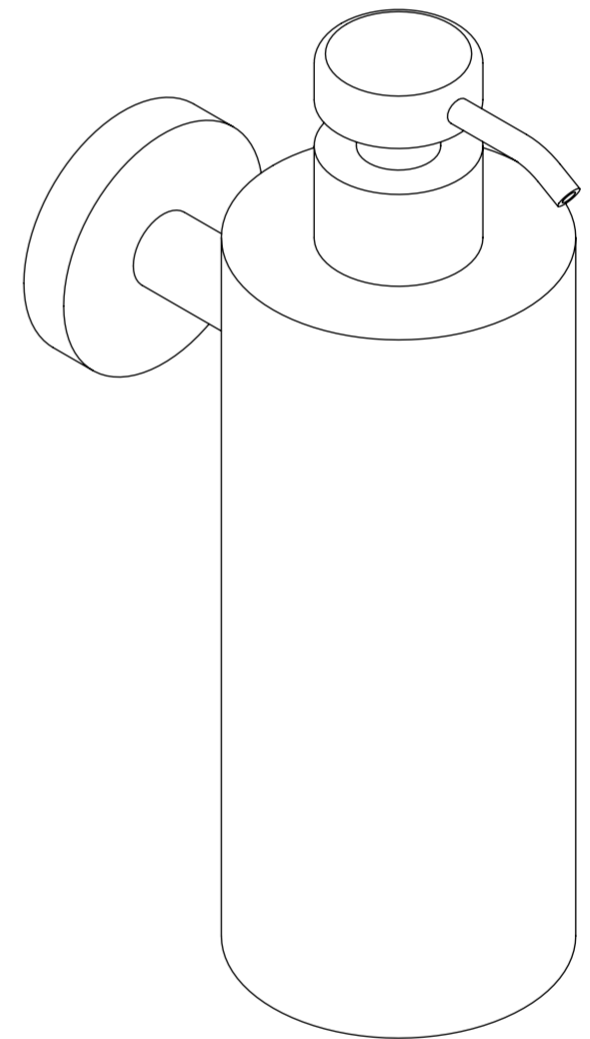

Front View

Side View

LUSO
S T O N E

Product Type

Wall Mounted Soap Dispenser

All dimensions provided in millimeters.