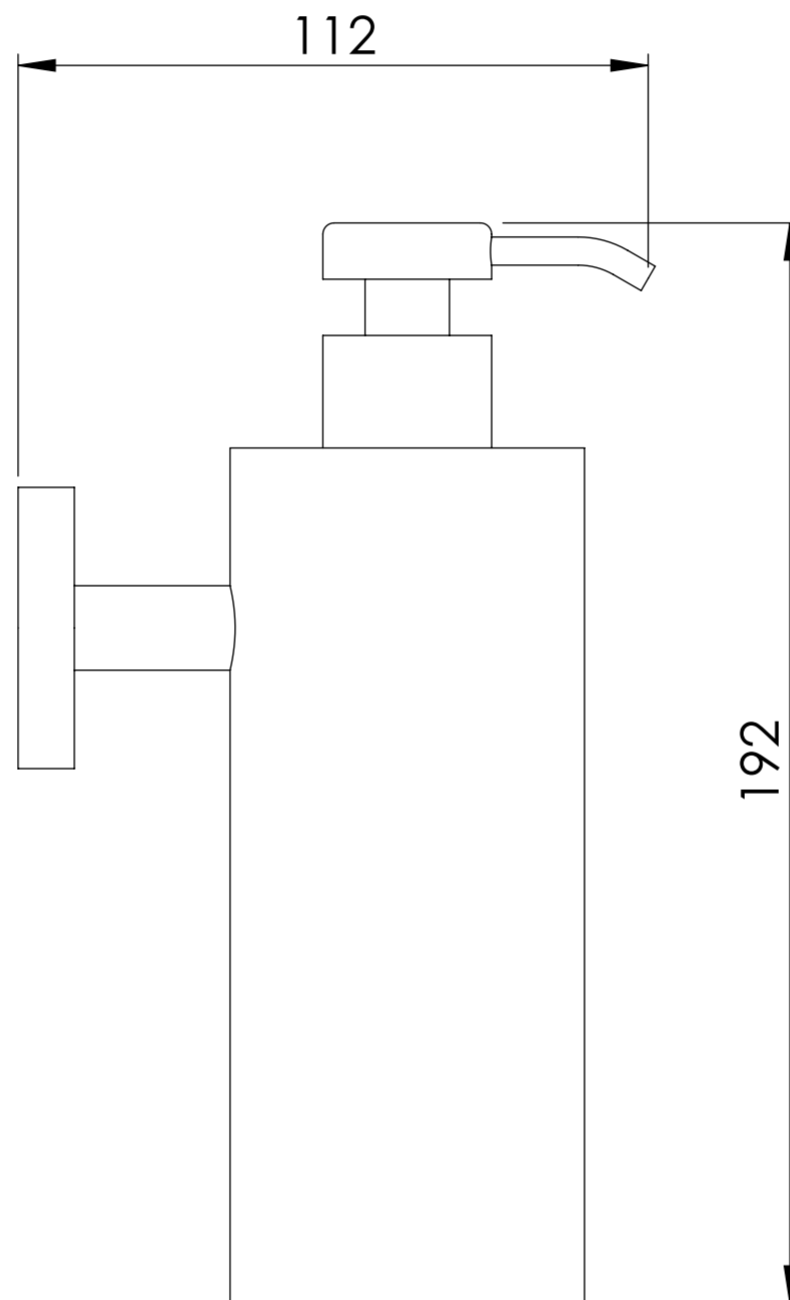

Front View

Side View

LUSO
S T O N E

Product Type

Wall Mounted Soap Dispenser

All dimensions provided in millimeters.