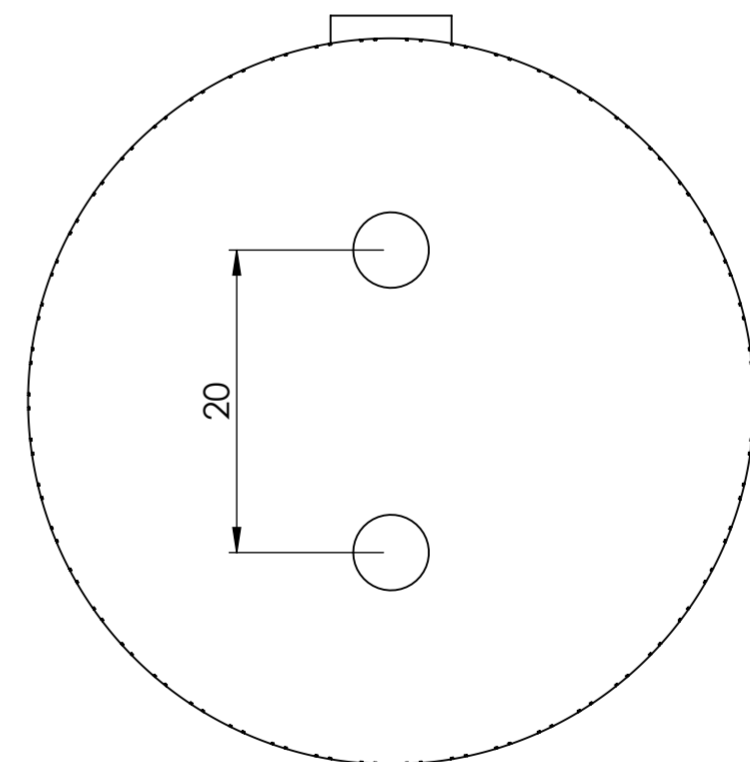

Back View

Side View

<b>LUSO</b> S T O N E	Product Name	Urban Series
	Product Type	Towel Hook
	Material	Stainless Steel

*All dimensions provided in millimeters.*