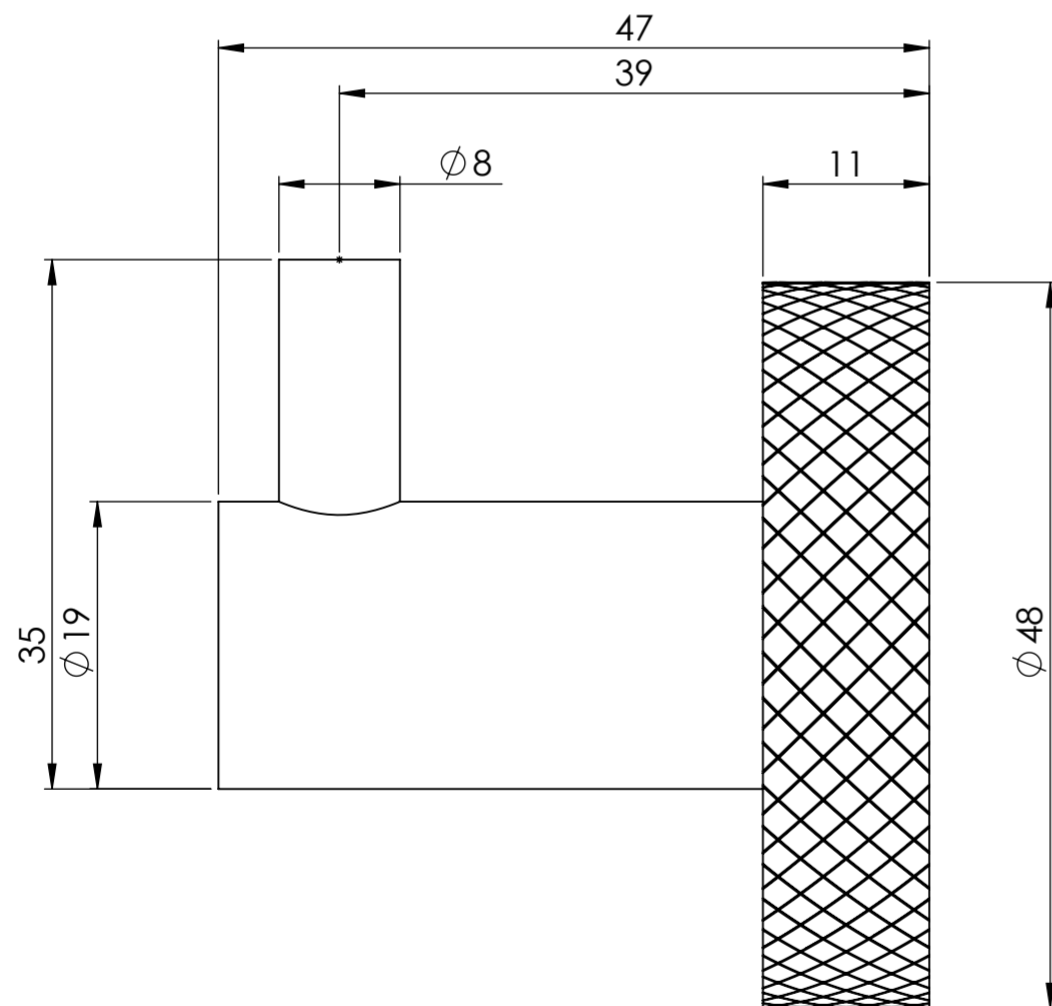

Back View

Side View

<b>LUSO</b> S T O N E	Product Name	Urban Series
	Product Type	Towel Hook
	Material	Stainless Steel

*All dimensions provided in millimeters.*