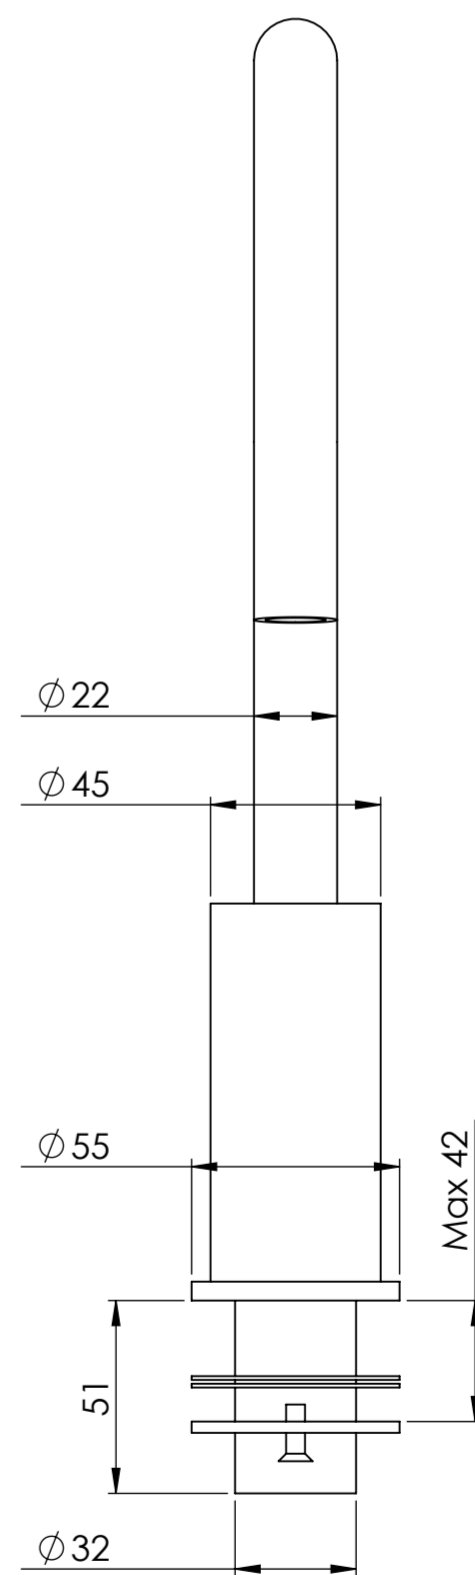

Side View

Front View

LUSSO S T O N E	Product Name	Giro Series
	Product Type	Kitchen Tap

All dimensions provided in millimeters.