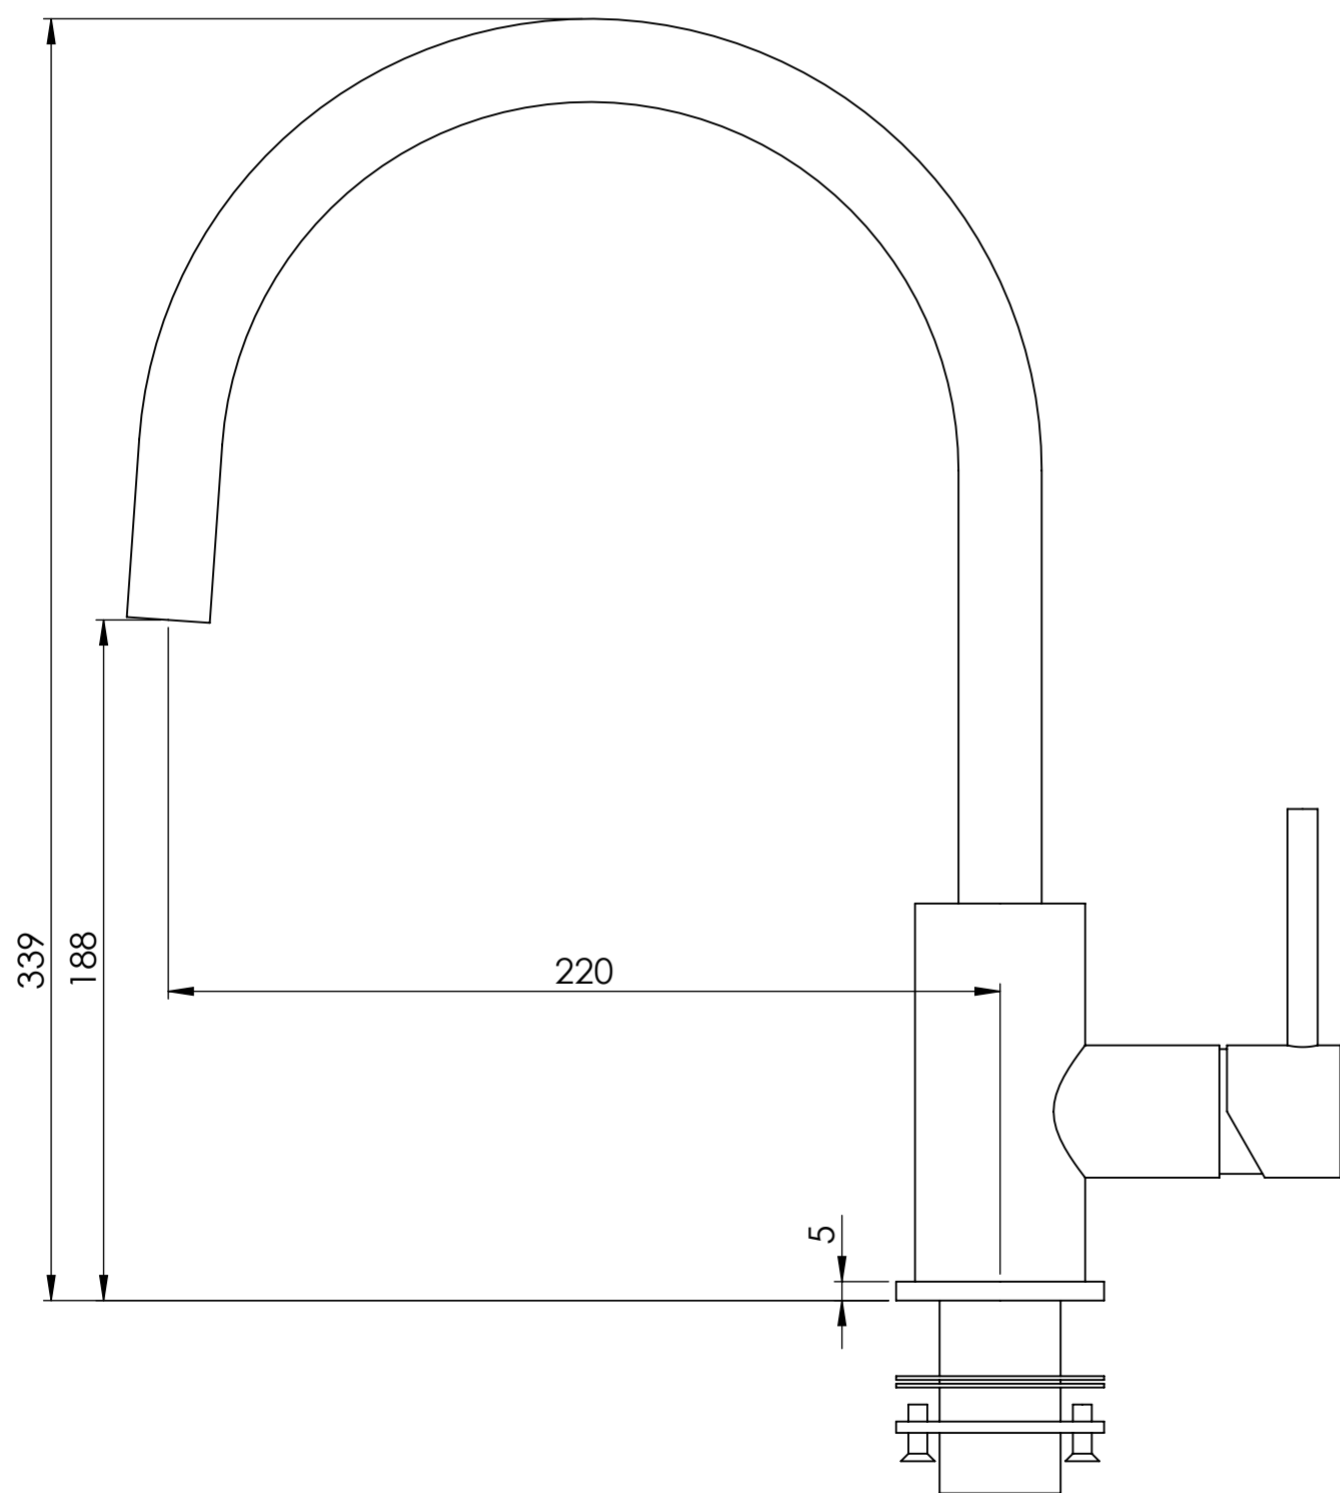

Side View

Front View

LUSSO S T O N E	Product Name	Giro Series
	Product Type	Kitchen Tap

All dimensions provided in millimeters.