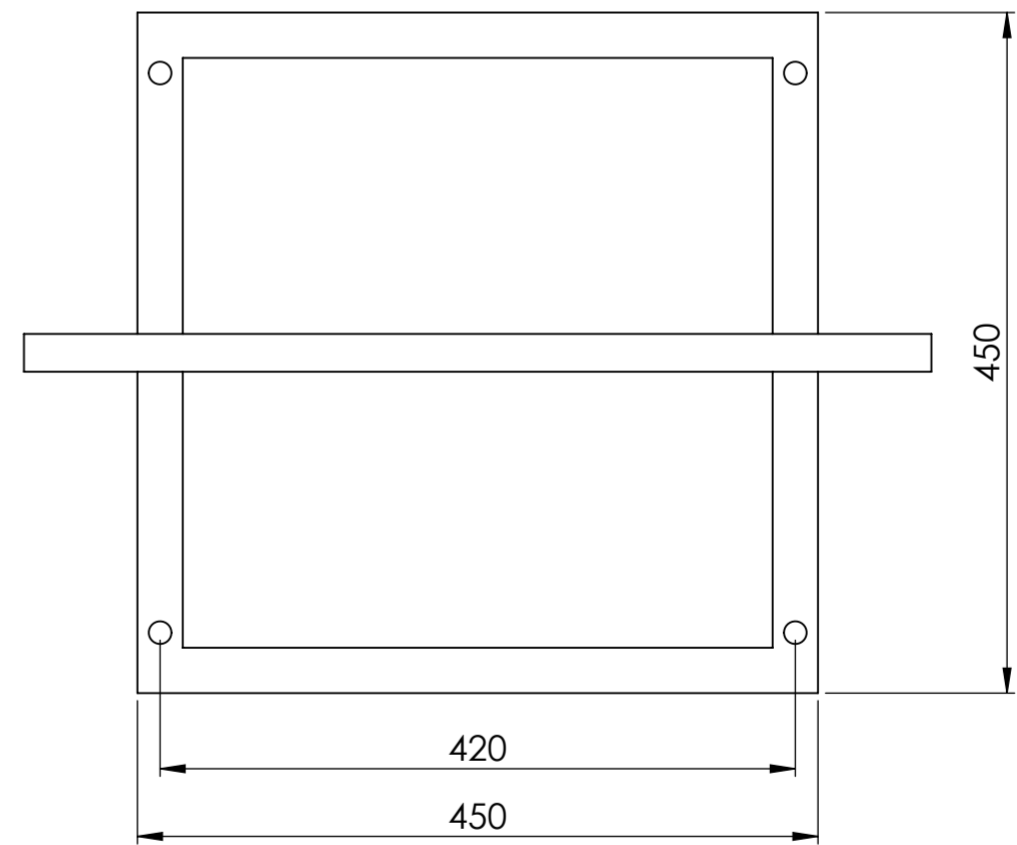

Top View

Side View

Front View

LUSSO S T O N E	Product Name	Lago
	Size, mm	600 x 450

All dimensions provided in millimeters.