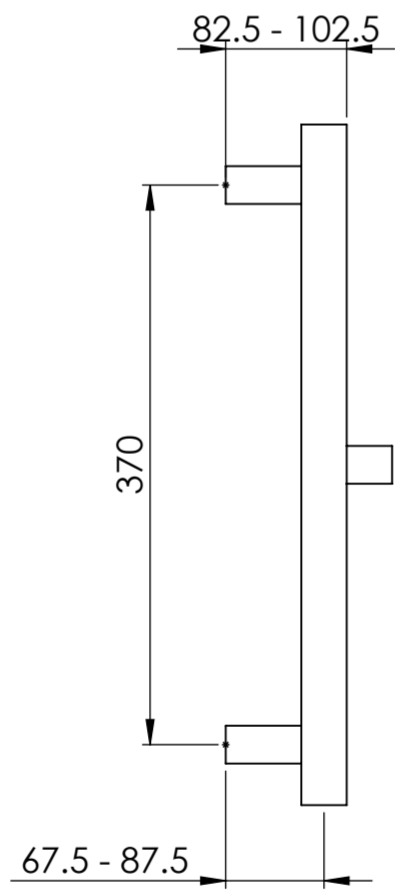

Top View

Side View

Front View

LUSSO S T O N E	Product Name	Lago
	Size, mm	600 x 450

All dimensions provided in millimeters.