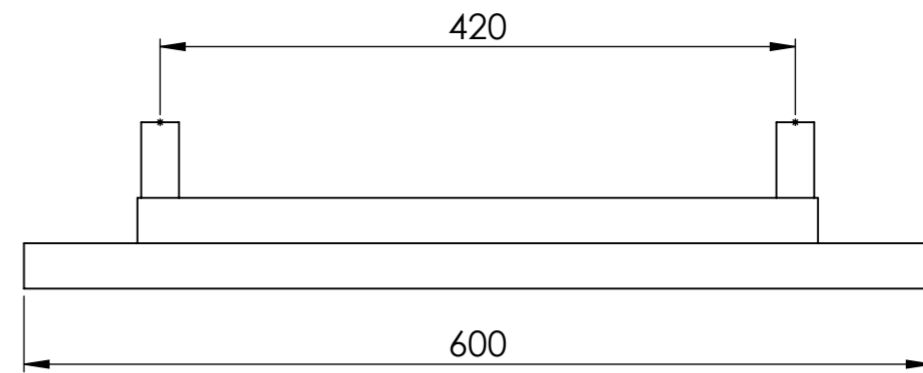

Top View

Side View

Front View

LUSSO S T O N E	Product Name	Lago
	Size, mm	600 x 450

All dimensions provided in millimeters.