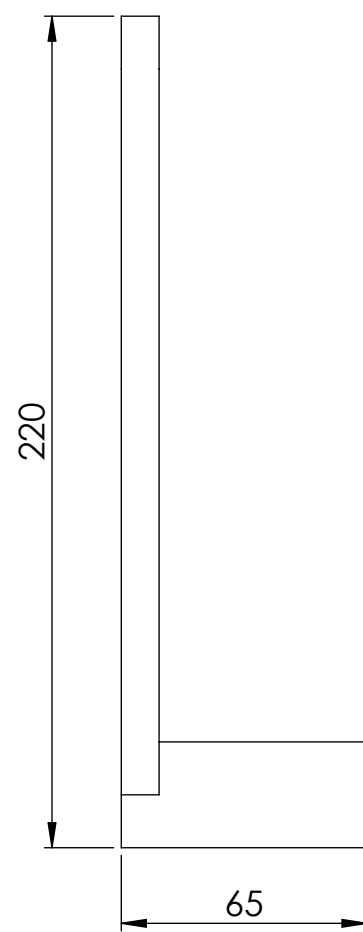

Top View

Front View

Side View

LUSSO S T O N E	Product Name	Luxe Towel Bar 220
---------------------------	--------------	--------------------

All dimensions provided in millimeters.