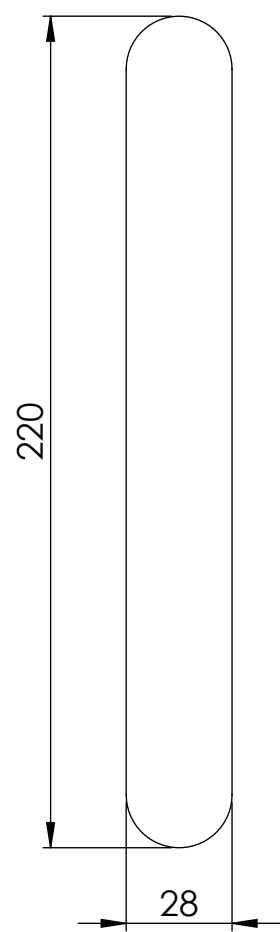

Top View

Front View

Side View

LUSSO S T O N E	Product Name	Luxe Towel Bar 220
---------------------------	--------------	--------------------

All dimensions provided in millimeters.