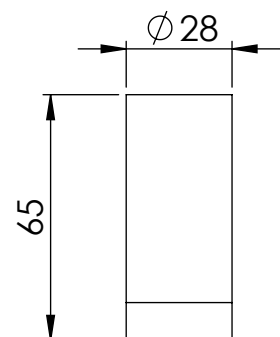

Top View

Front View

Side View

LUSSO S T O N E	Product Name	Luxe Towel Bar 220
---------------------------	--------------	--------------------

All dimensions provided in millimeters.