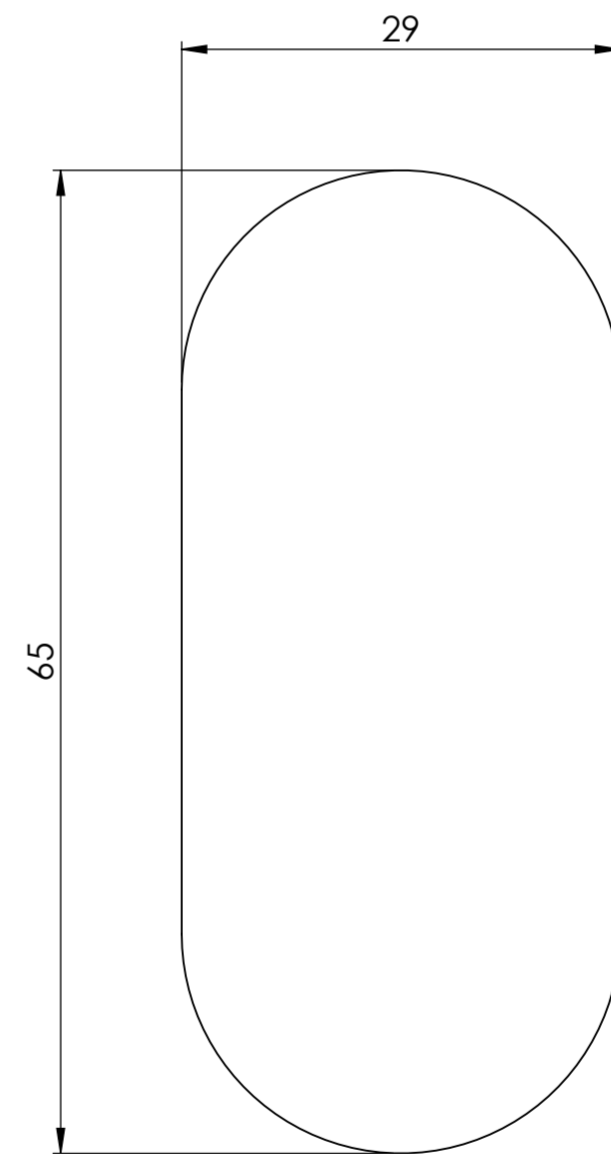

Side View

Front View

LUSSO S T O N E	Product Name	Luxe Robe Hook
---------------------------	--------------	----------------

All dimensions provided in millimeters.