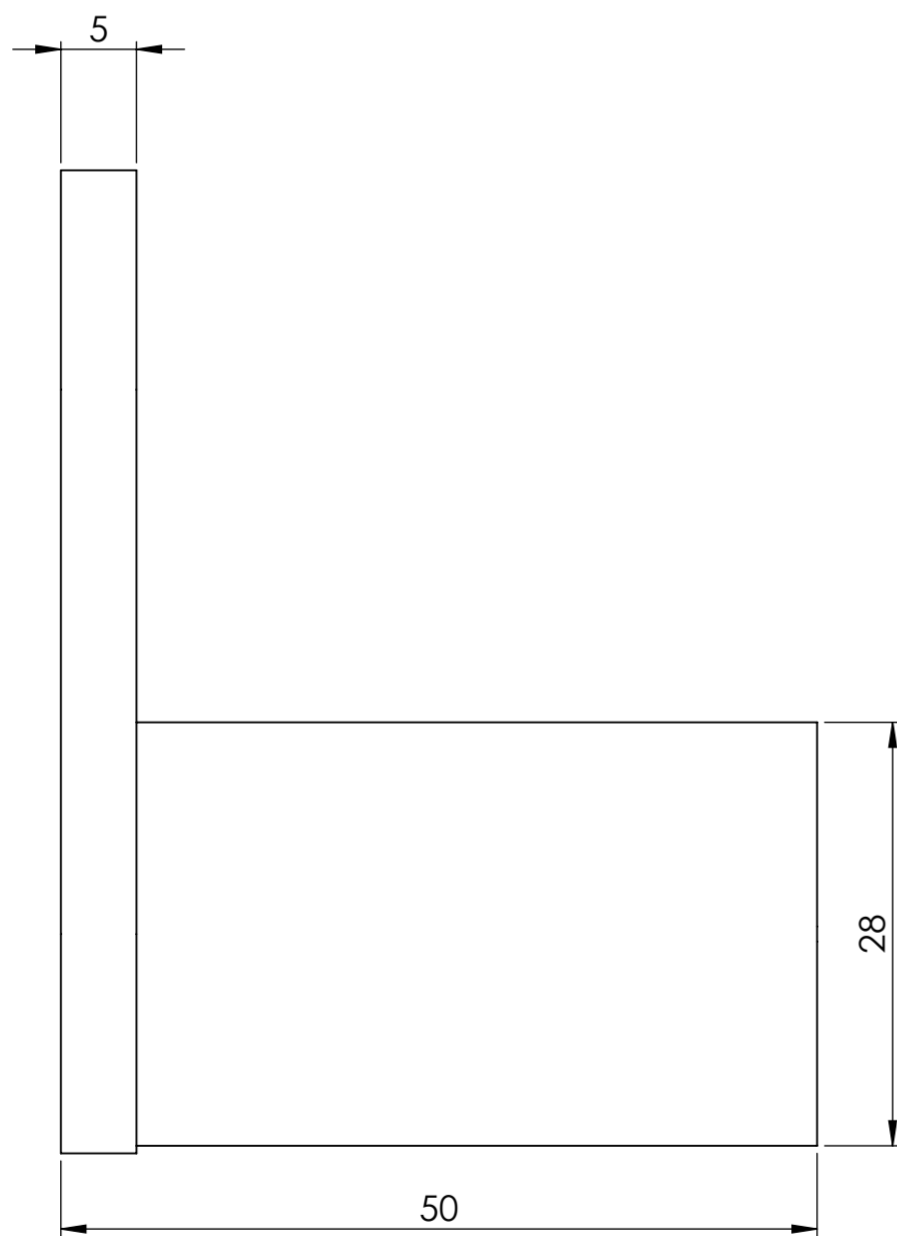

Side View

Front View

LUSSO S T O N E	Product Name	Luxe Robe Hook
---------------------------	--------------	----------------

All dimensions provided in millimeters.