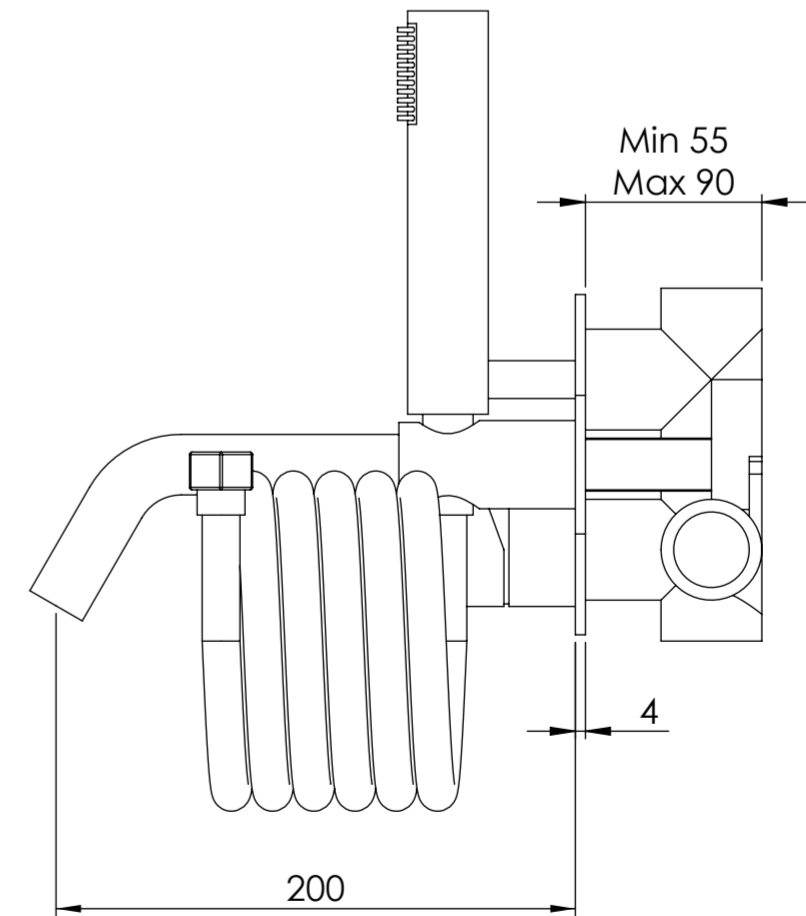

Back View

Front View

Side View

LUSO S T O N E	Product Name	Luxe Series
	Product Type	W/M Bath & Shower Mixer

All dimensions provided in millimeters.