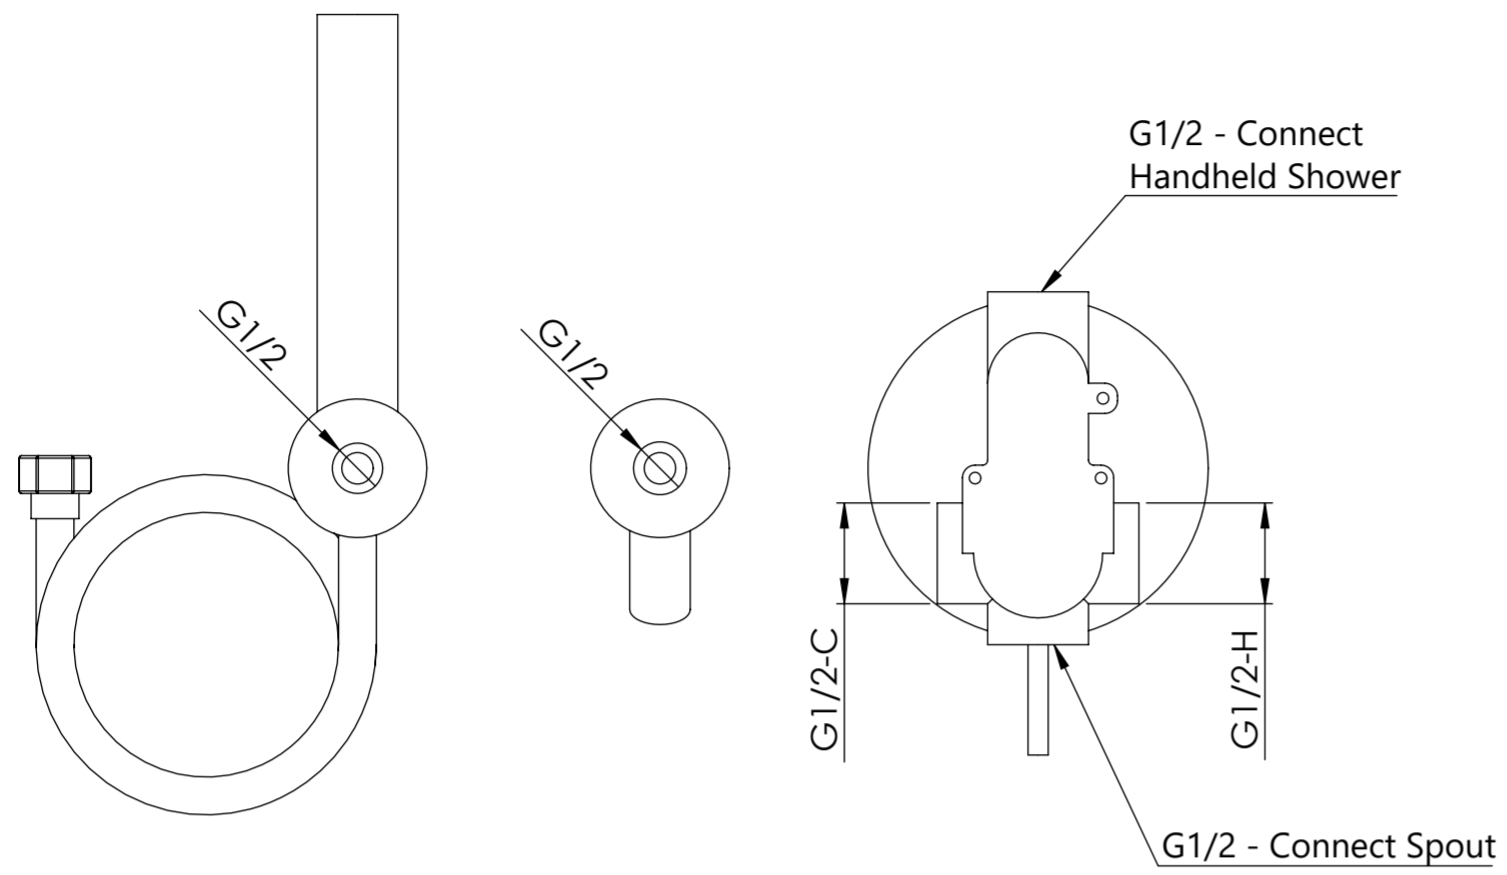

Back View

Front View

Side View

LUSO S T O N E	Product Name	Luxe Series
	Product Type	W/M Bath & Shower Mixer

All dimensions provided in millimeters.