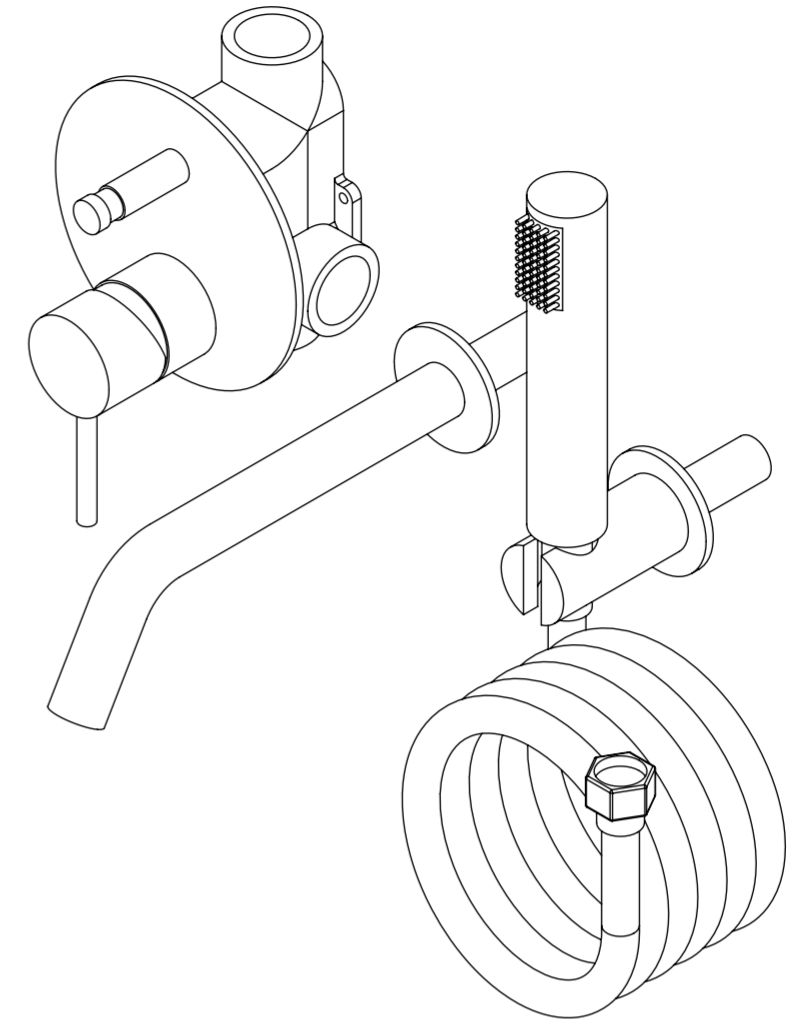

Back View

Front View

Side View

LUSO S T O N E	Product Name	Luxe Series
	Product Type	W/M Bath & Shower Mixer

All dimensions provided in millimeters.