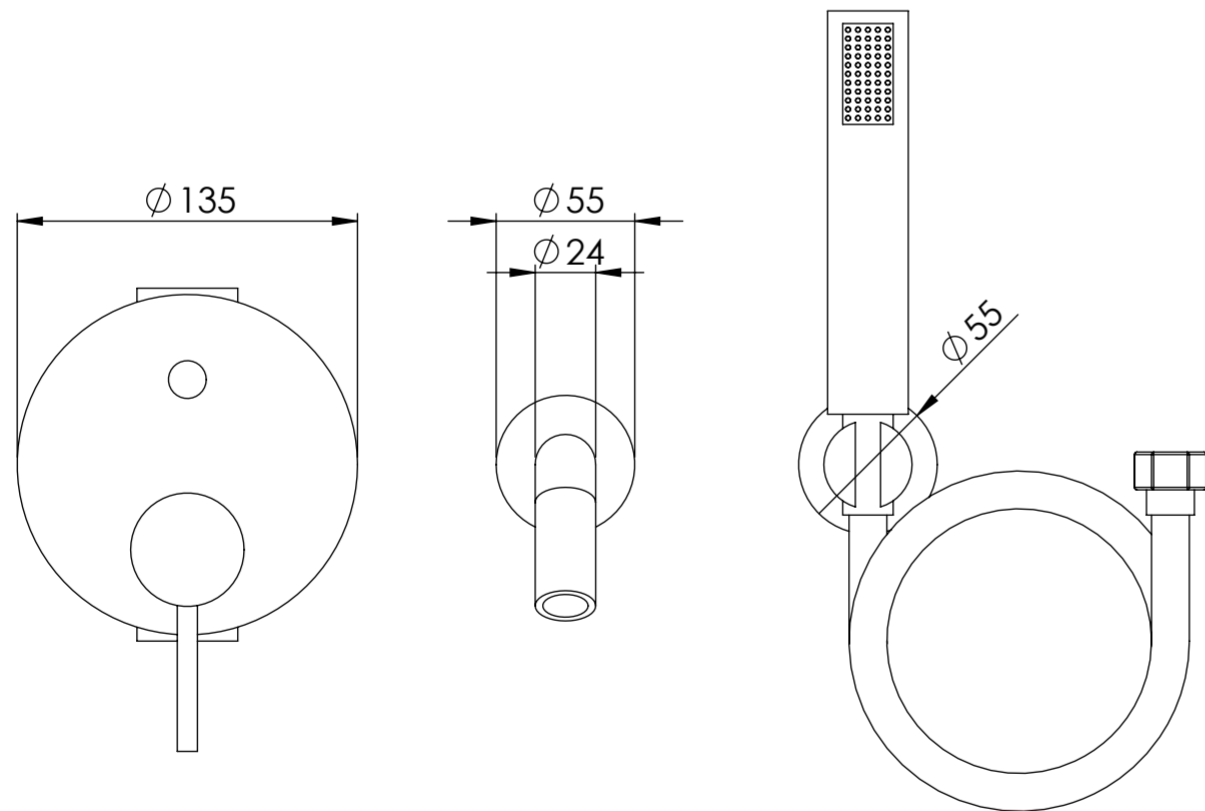

Back View

Front View

Side View

LUSO S T O N E	Product Name	Luxe Series
	Product Type	W/M Bath & Shower Mixer

All dimensions provided in millimeters.