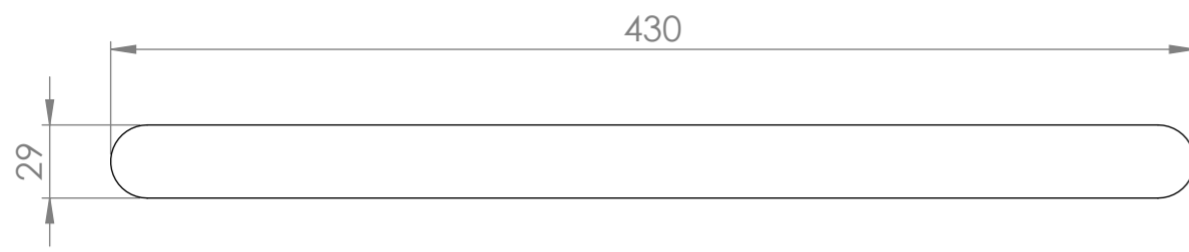

Front View

Top View

LUSO STONE	Product Name	Luxe Shower Shelf
	Product Type	Stainless Steel

All dimensions provided in millimeters.