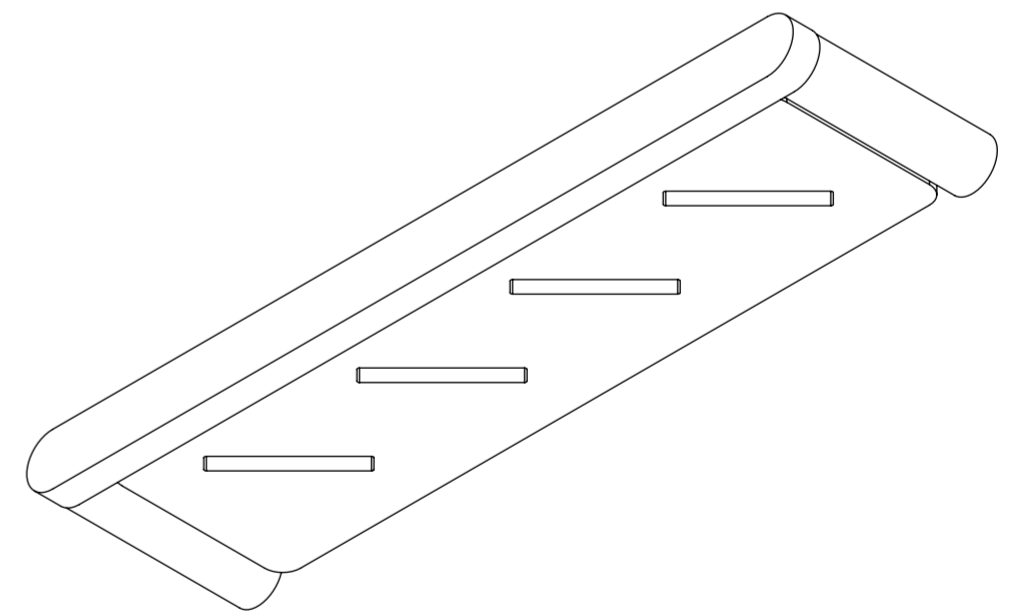

Front View

Top View

LUSO STONE	Product Name	Luxe Shower Shelf
	Product Type	Stainless Steel

All dimensions provided in millimeters.