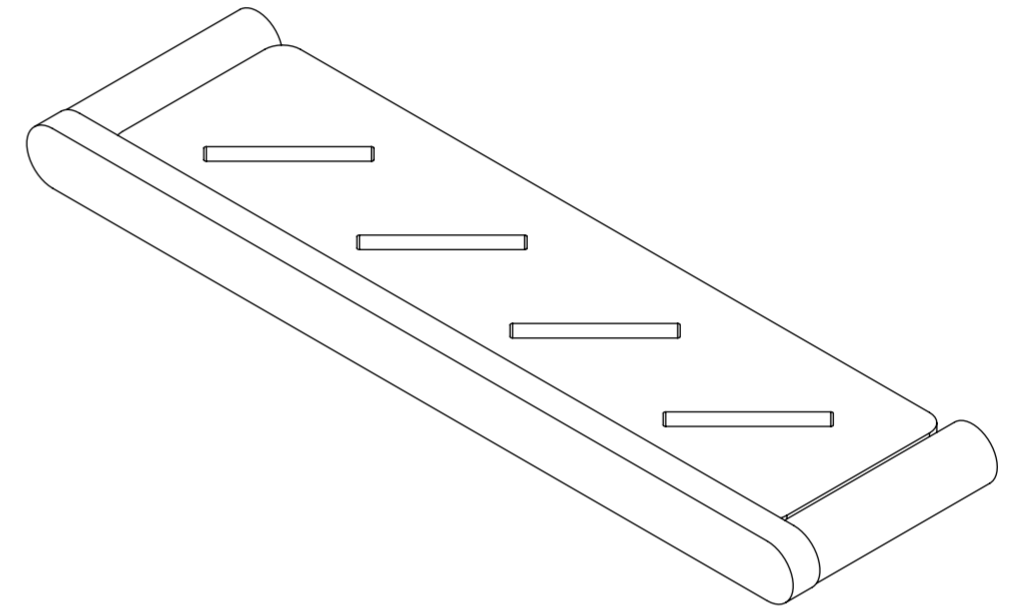

Front View

Top View

LUSO STONE	Product Name	Luxe Shower Shelf
	Product Type	Stainless Steel

All dimensions provided in millimeters.