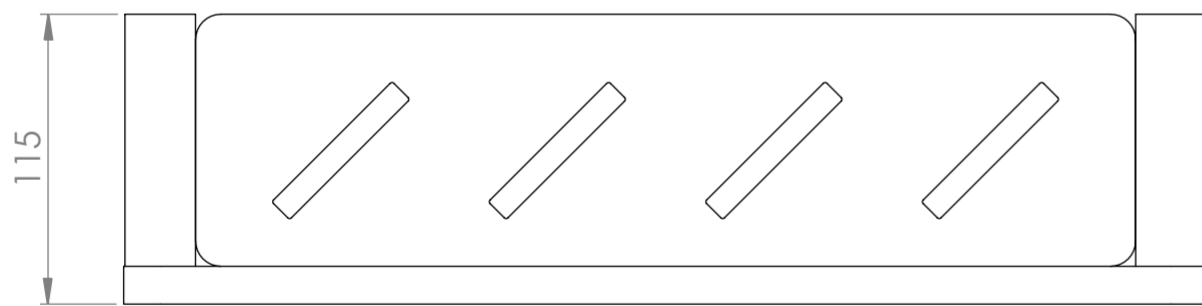

Front View

Top View

LUSO STONE	Product Name	Luxe Shower Shelf
	Product Type	Stainless Steel

All dimensions provided in millimeters.