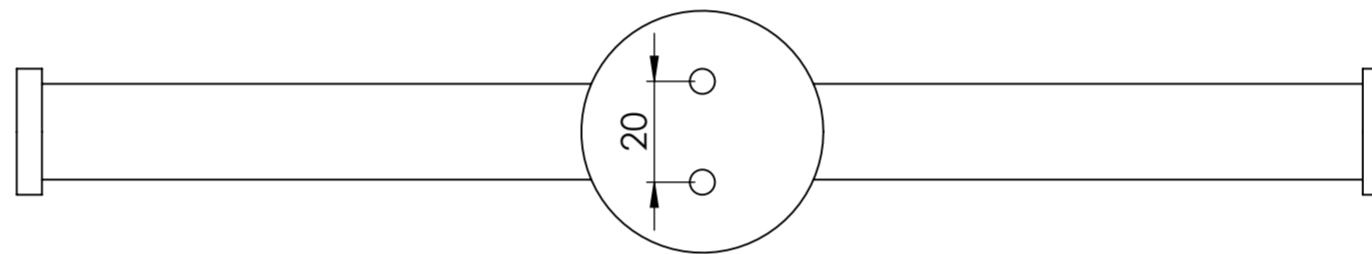

Back View

Top View

<b>LUSO</b> S T O N E	Product Name	Urban Series
	Product Type	Double Toilet Roll Holder
	Material	Stainless Steel

*All dimensions provided in millimeters.*