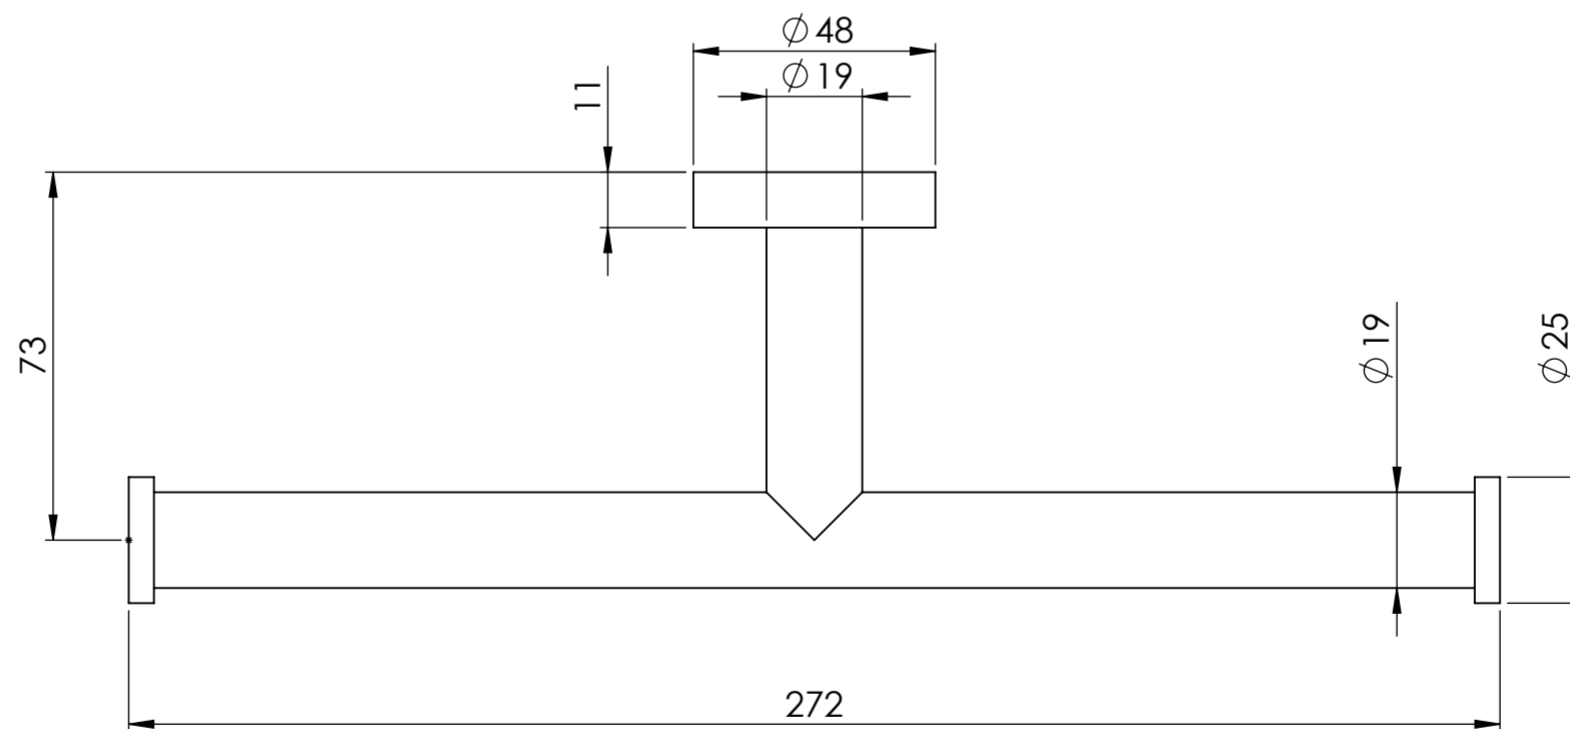

Back View

Top View

<b>LUSO</b> S T O N E	Product Name	Urban Series
	Product Type	Double Toilet Roll Holder
	Material	Stainless Steel

*All dimensions provided in millimeters.*