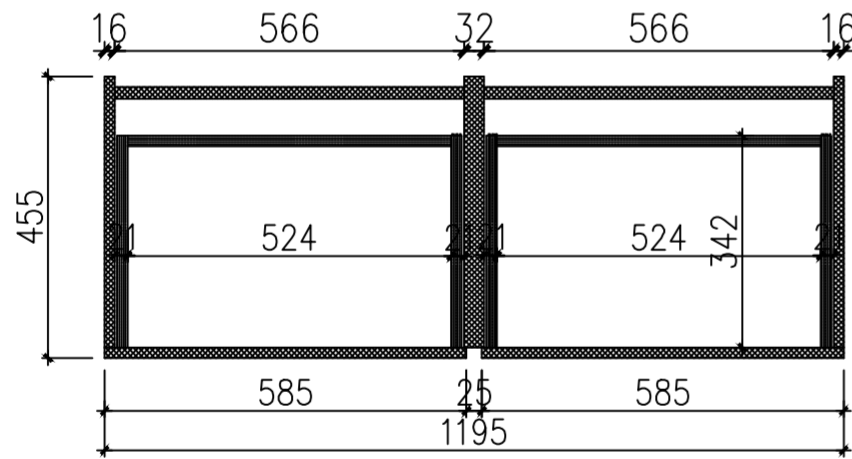

Top View

Top View - Section View

Side View - Section View

LUSSO
STONE

Product Name	Vola Vanity Unit 1200
Material	Stone Resin Basin / Wood Cabinet
Size, mm	1200 x 455 x 455

*All dimensions provided in millimeters.
All vanity units are supplied with no tap hole (s). If you require a tap hole,
you will need to use a standard 38mm hole-saw drill attachment.*