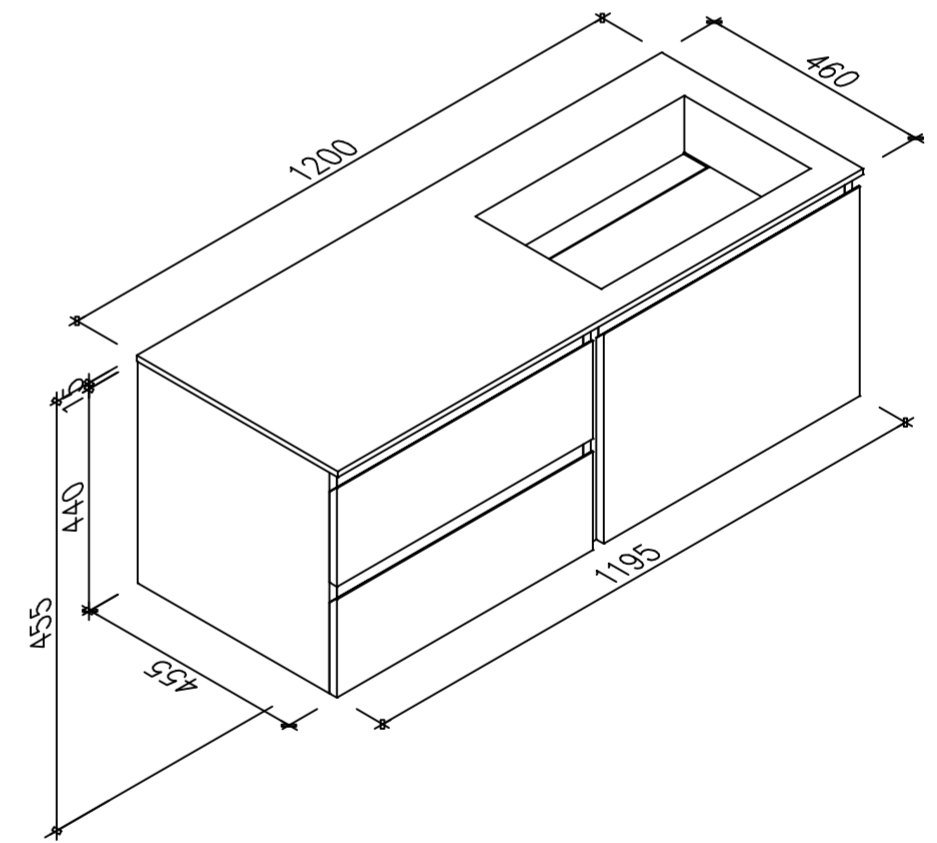

Top View

Top View - Section View

Side View - Section View

LUSSO
STONE

Product Name	Vola Vanity Unit 1200
Material	Stone Resin Basin / Wood Cabinet
Size, mm	1200 x 455 x 455

*All dimensions provided in millimeters.
All vanity units are supplied with no tap hole (s). If you require a tap hole,
you will need to use a standard 38mm hole-saw drill attachment.*