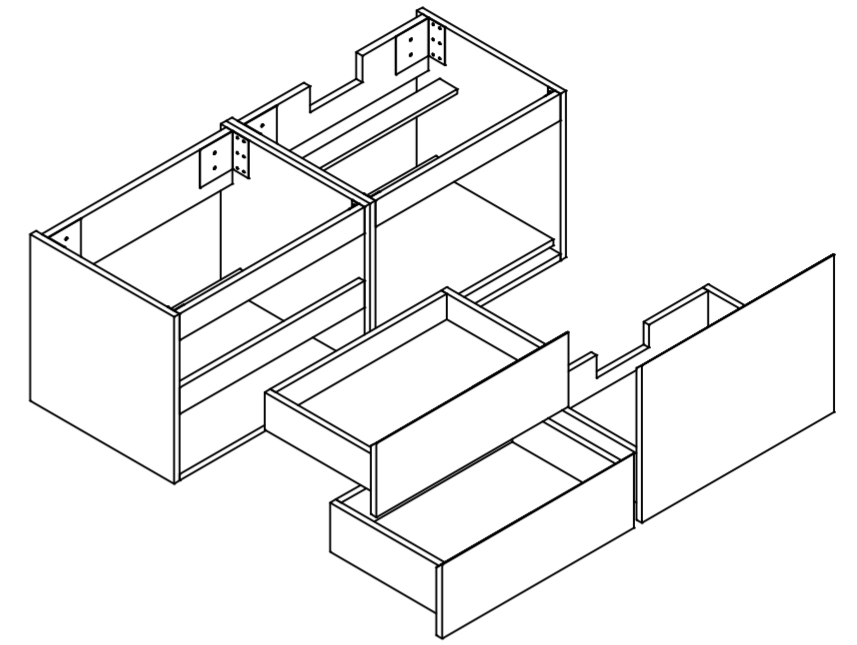

Top View

Top View - Section View

Side View - Section View

LUSSO
STONE

Product Name	Vola Vanity Unit 1200
Material	Stone Resin Basin / Wood Cabinet
Size, mm	1200 x 455 x 455

*All dimensions provided in millimeters.
All vanity units are supplied with no tap hole (s). If you require a tap hole,
you will need to use a standard 38mm hole-saw drill attachment.*