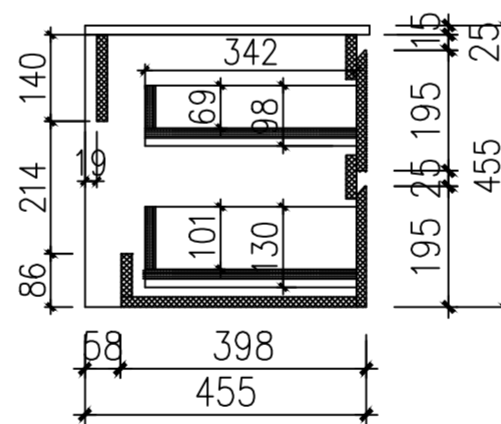

Top View

Top View - Section View

Side View - Section View

LUSSO
STONE

Product Name	Vola Vanity Unit 1200
Material	Stone Resin Basin / Wood Cabinet
Size, mm	1200 x 455 x 455

*All dimensions provided in millimeters.
All vanity units are supplied with no tap hole (s). If you require a tap hole,
you will need to use a standard 38mm hole-saw drill attachment.*