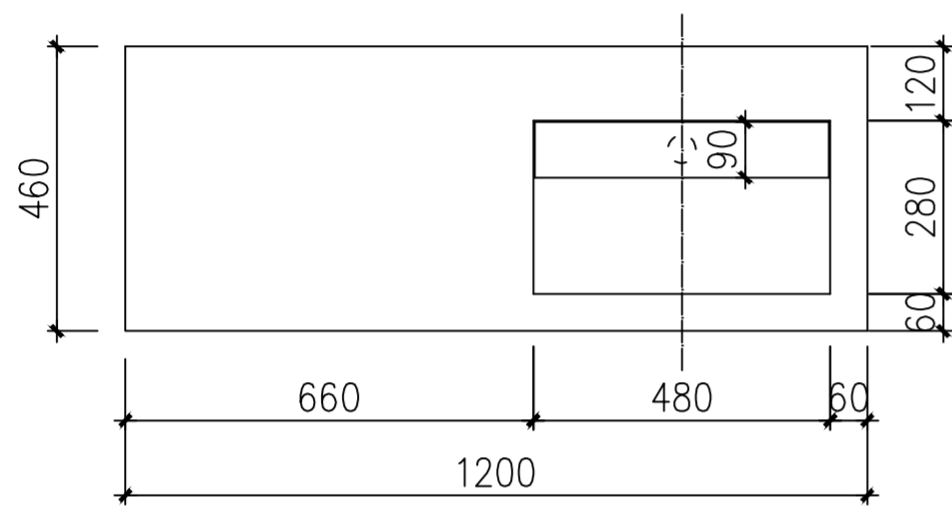

Top View

Top View - Section View

Side View - Section View

LUSSO
STONE

Product Name	Vola Vanity Unit 1200
Material	Stone Resin Basin / Wood Cabinet
Size, mm	1200 x 455 x 455

*All dimensions provided in millimeters.
All vanity units are supplied with no tap hole (s). If you require a tap hole,
you will need to use a standard 38mm hole-saw drill attachment.*