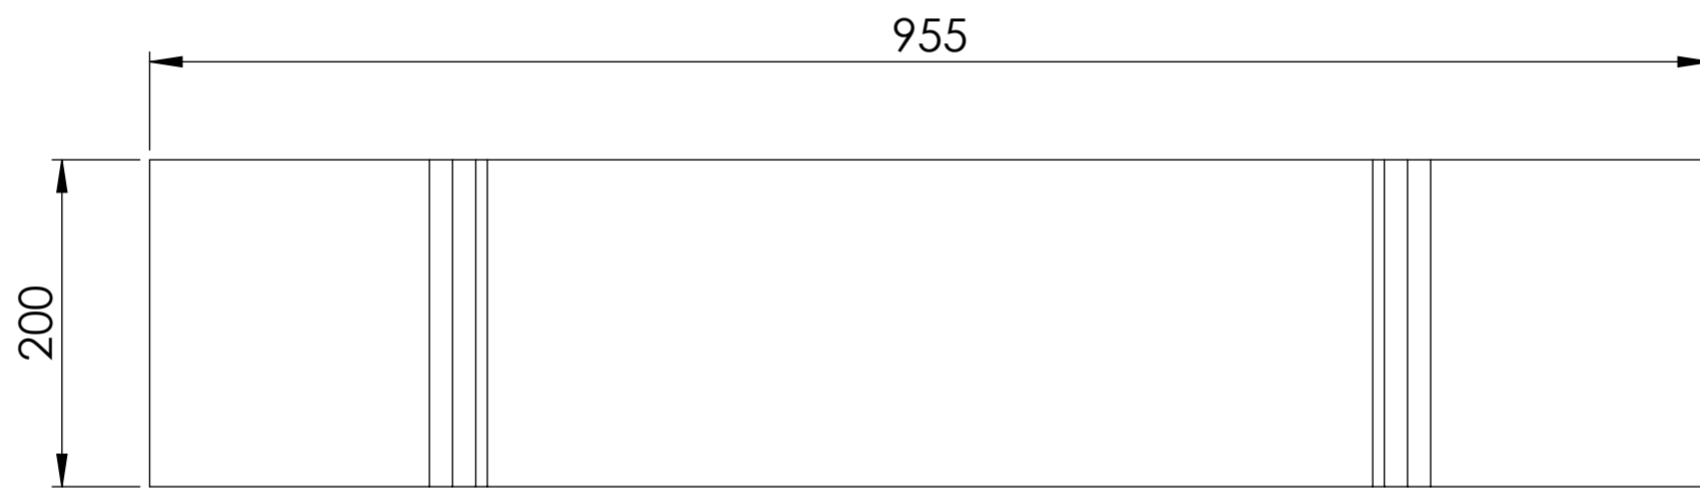

Top View

Side View

LUSO S T O N E	Product Type	Bath Caddy Shelf
	Material	Durastone

All dimensions provided in millimeters.