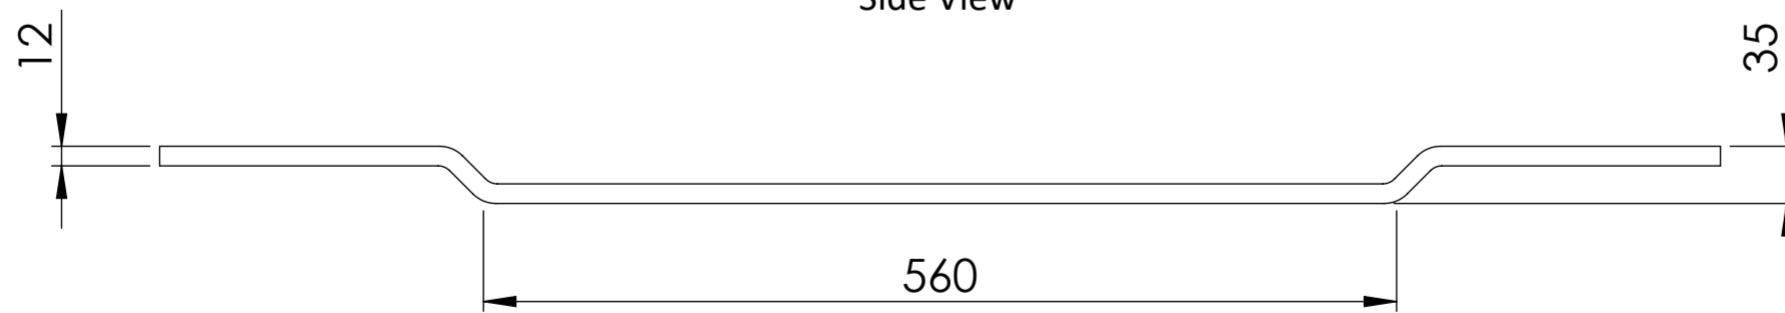

Top View

Side View

LUSO S T O N E	Product Type	Bath Caddy Shelf
	Material	Durastone

All dimensions provided in millimeters.