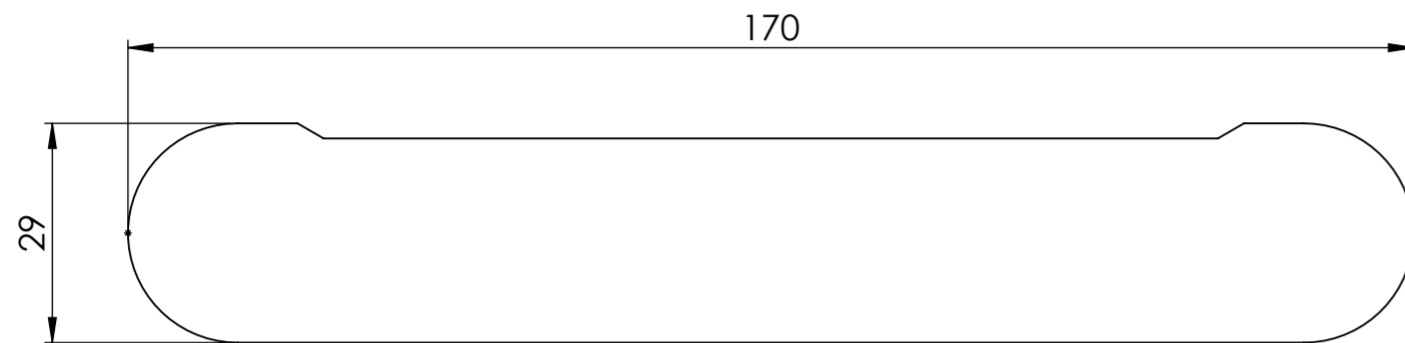

Front View

Top View

LUSO S T O N E	Product Name	Luxe Toilet Roll Holder
	Size, mm	170 x 65 x 29

All dimensions provided in millimeters.