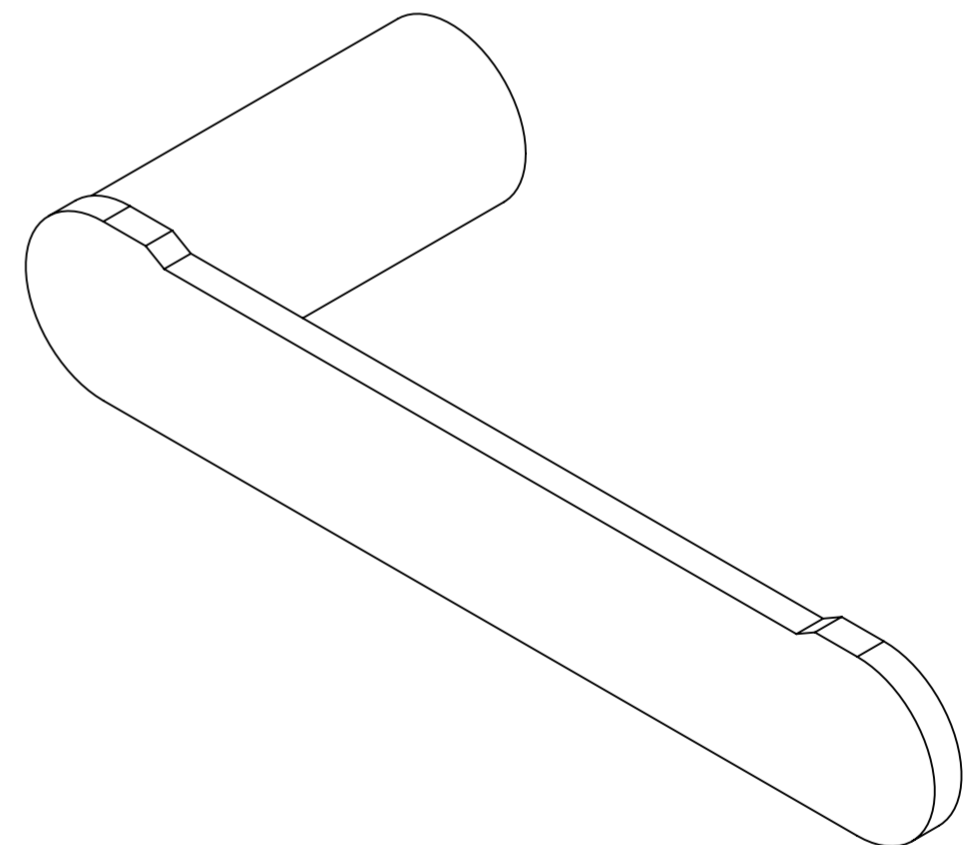

Front View

Top View

LUSO S T O N E	Product Name	Luxe Toilet Roll Holder
	Size, mm	170 x 65 x 29

All dimensions provided in millimeters.