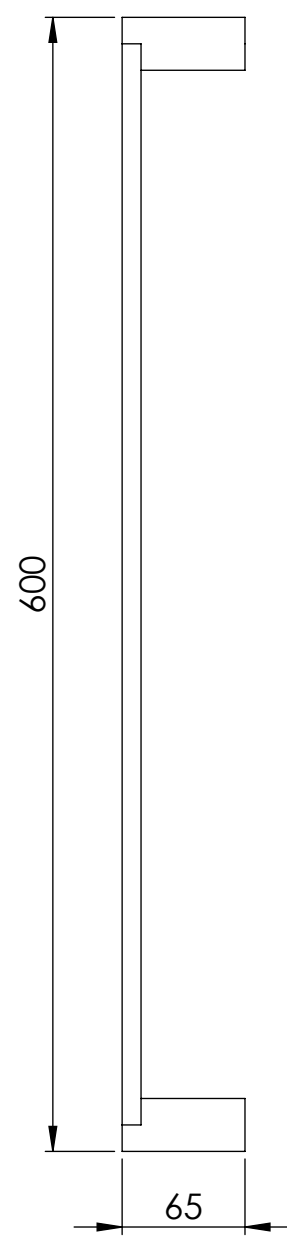

Top View

Front View

Side View

LUSSO S T O N E	Product Name	Luxe Towel Bar 600
---------------------------	--------------	--------------------

All dimensions provided in millimeters.