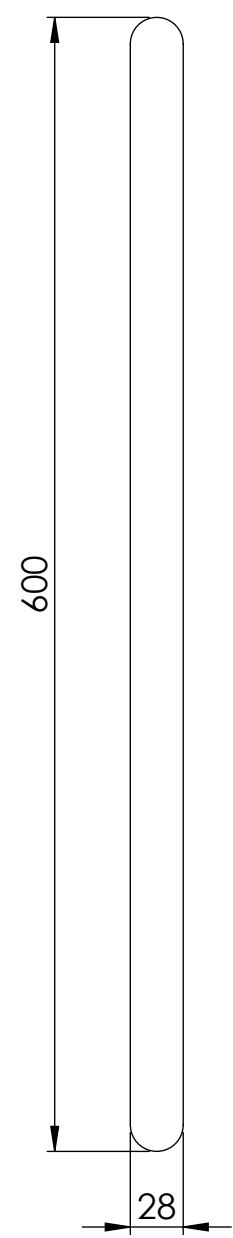

Top View

Front View

Side View

LUSSO S T O N E	Product Name	Luxe Towel Bar 600
---------------------------	--------------	--------------------

All dimensions provided in millimeters.