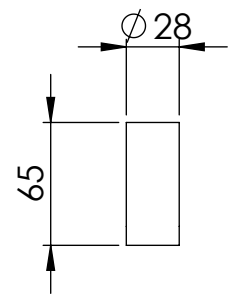

Top View

Front View

Side View

LUSSO S T O N E	Product Name	Luxe Towel Bar 600
---------------------------	--------------	--------------------

All dimensions provided in millimeters.