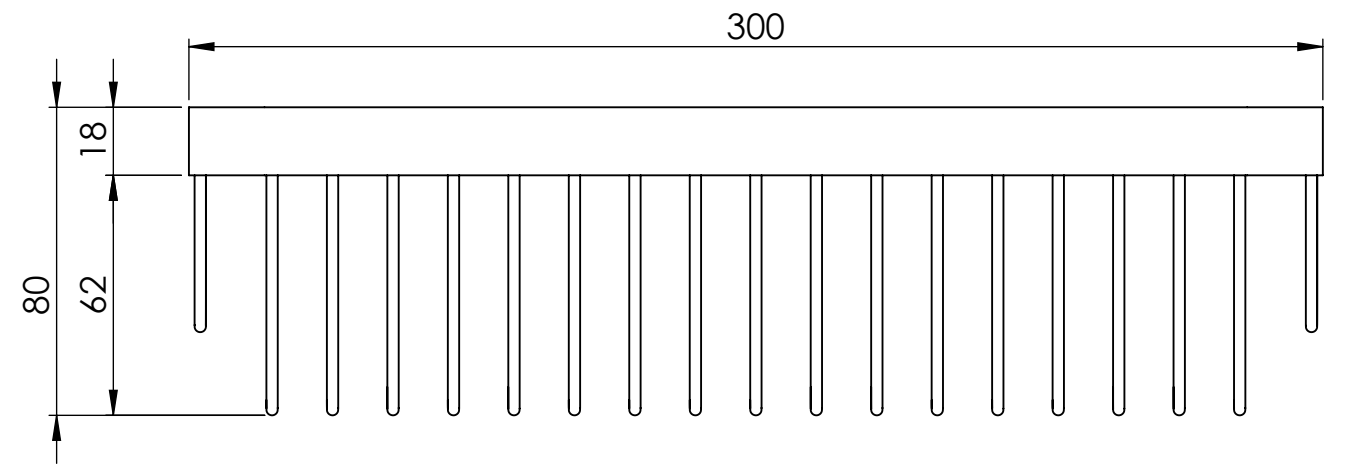

Side View

Top View

| | | |
|----------------------|--------------|-----------------------|
| LUSO STONE | Product Name | Shower Storage Basket |
| | Product Type | Stainless Steel |
| | Size, mm | 300 x 120 x 80 |

All dimensions provided in millimeters.