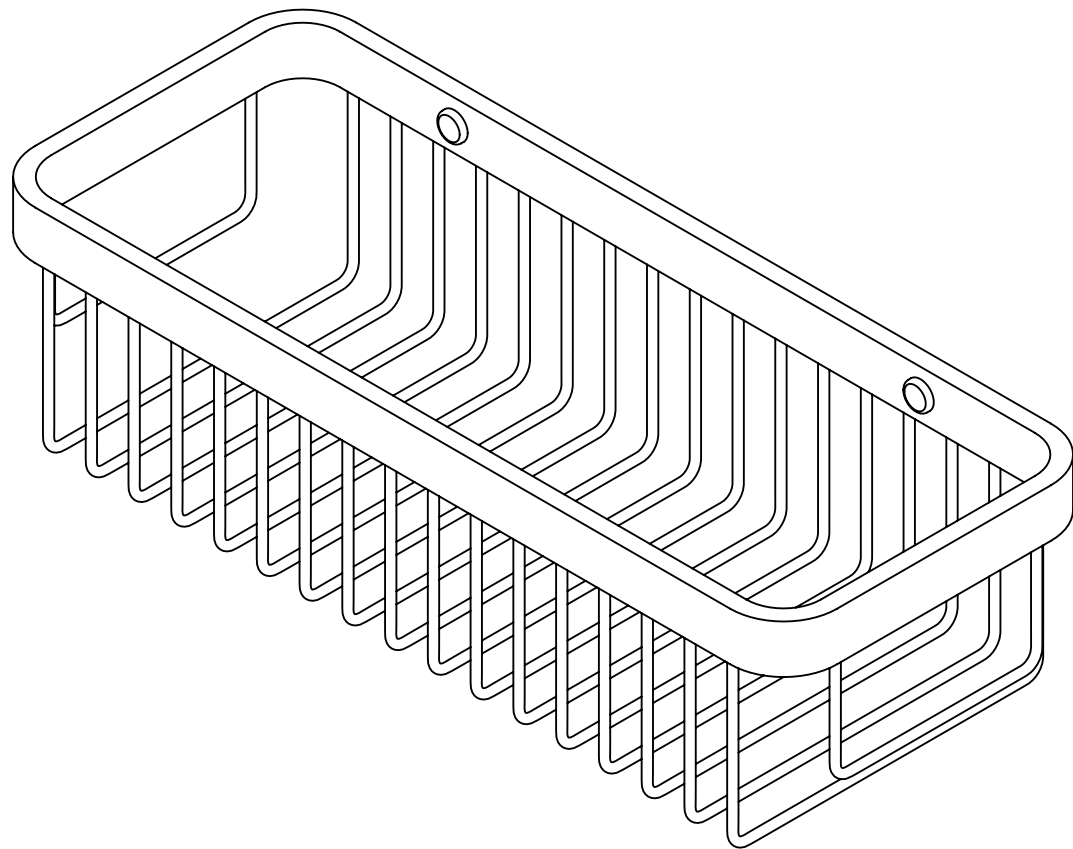

Side View

Top View

| | | |
|----------------------|--------------|-----------------------|
| LUSO STONE | Product Name | Shower Storage Basket |
| | Product Type | Stainless Steel |
| | Size, mm | 300 x 120 x 80 |

All dimensions provided in millimeters.