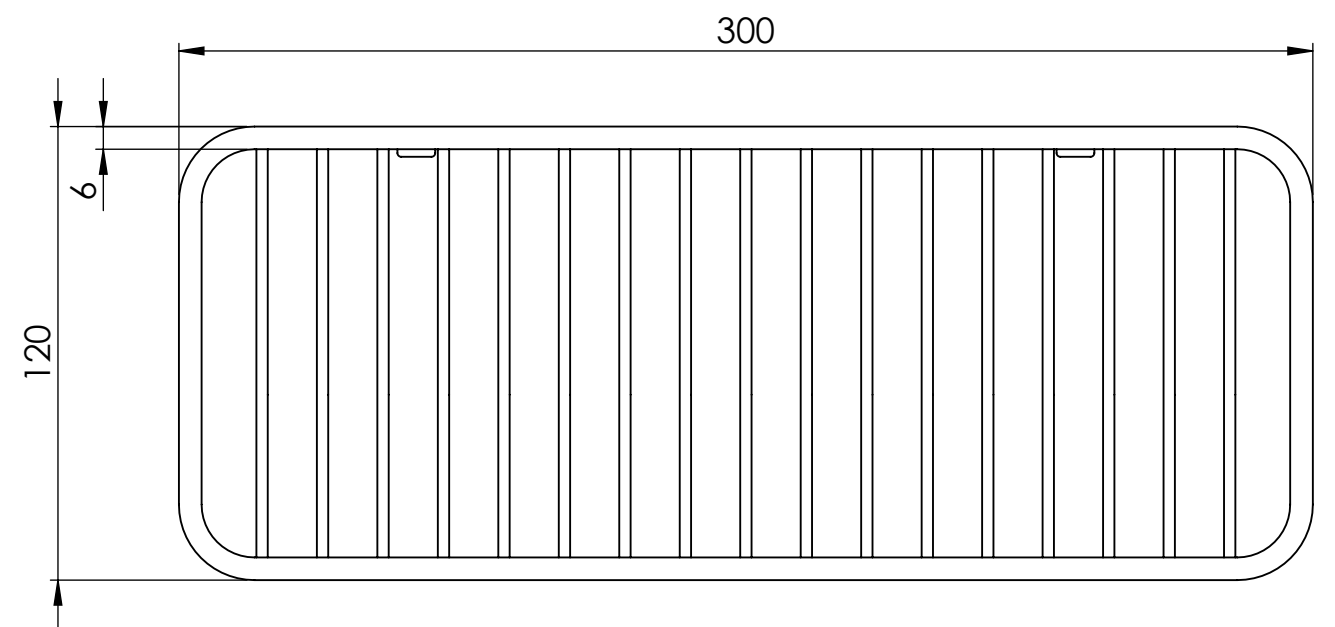

Side View

Top View

| | | |
|----------------------|--------------|-----------------------|
| LUSO STONE | Product Name | Shower Storage Basket |
| | Product Type | Stainless Steel |
| | Size, mm | 300 x 120 x 80 |

All dimensions provided in millimeters.