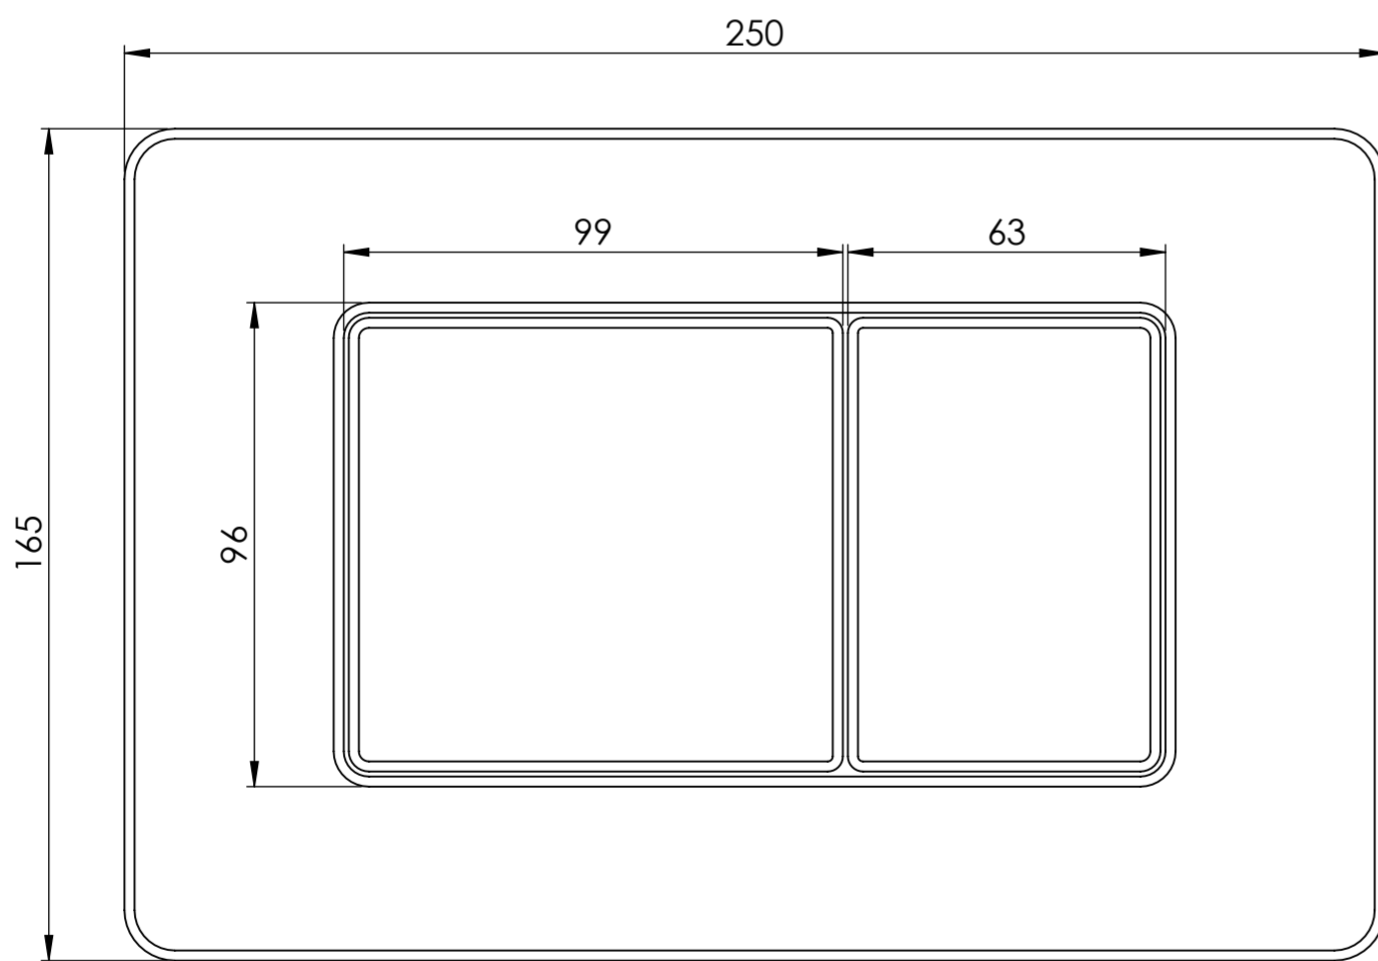

Front View

Side View

LUSO S T O N E	Product Name	Senza Flush Plate
	Product Type	Stainless Steel
	Size, mm	250 x 165 x 6

All dimensions provided in millimeters.