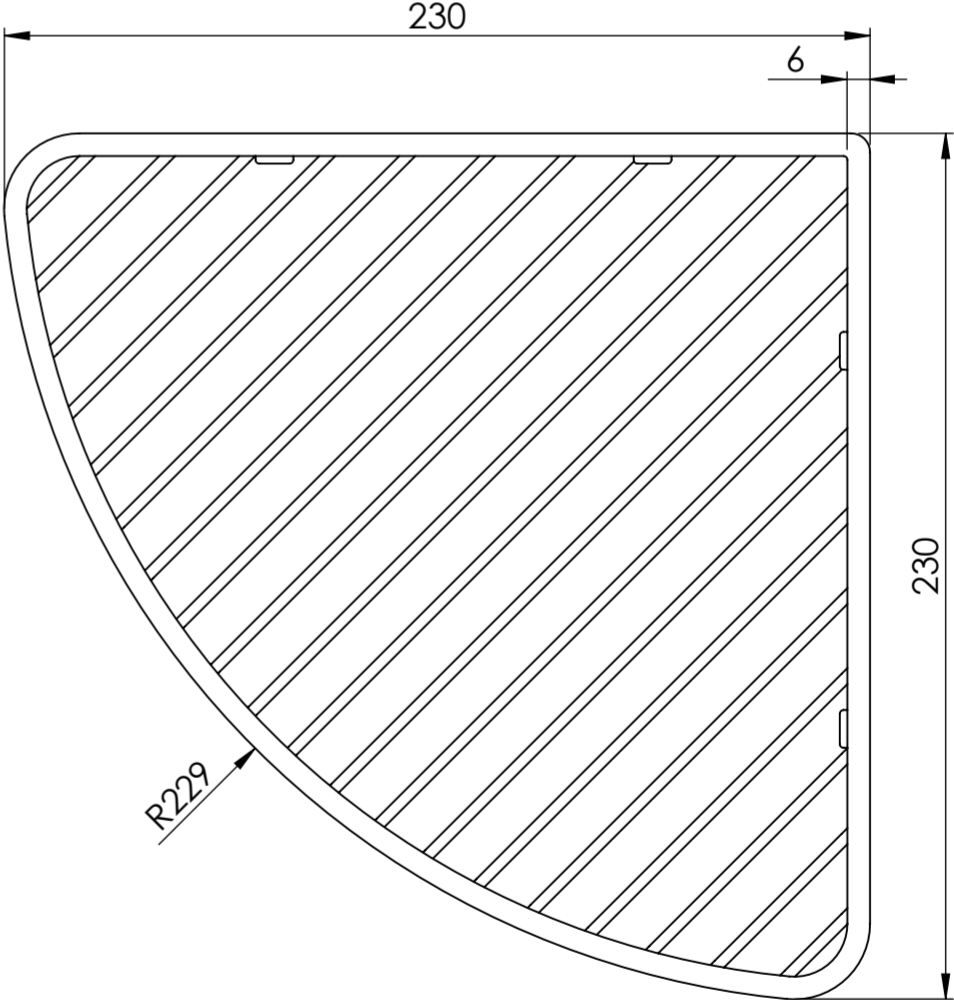

Side View

Top View

LUSO S T O N E	Product Name	Corner Basket
	Product Type	Stainless Steel
	Size, mm	230 x 230 x 80

All dimensions provided in millimeters.