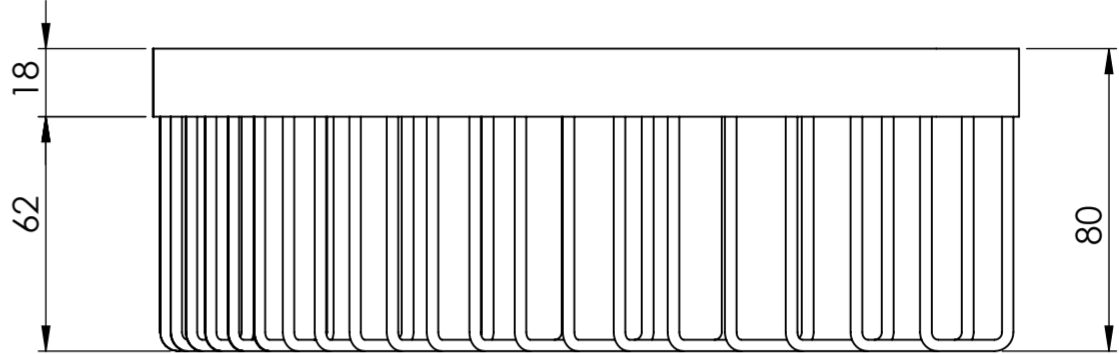

Side View

Top View

LUSO S T O N E	Product Name	Corner Basket
	Product Type	Stainless Steel
	Size, mm	230 x 230 x 80

All dimensions provided in millimeters.