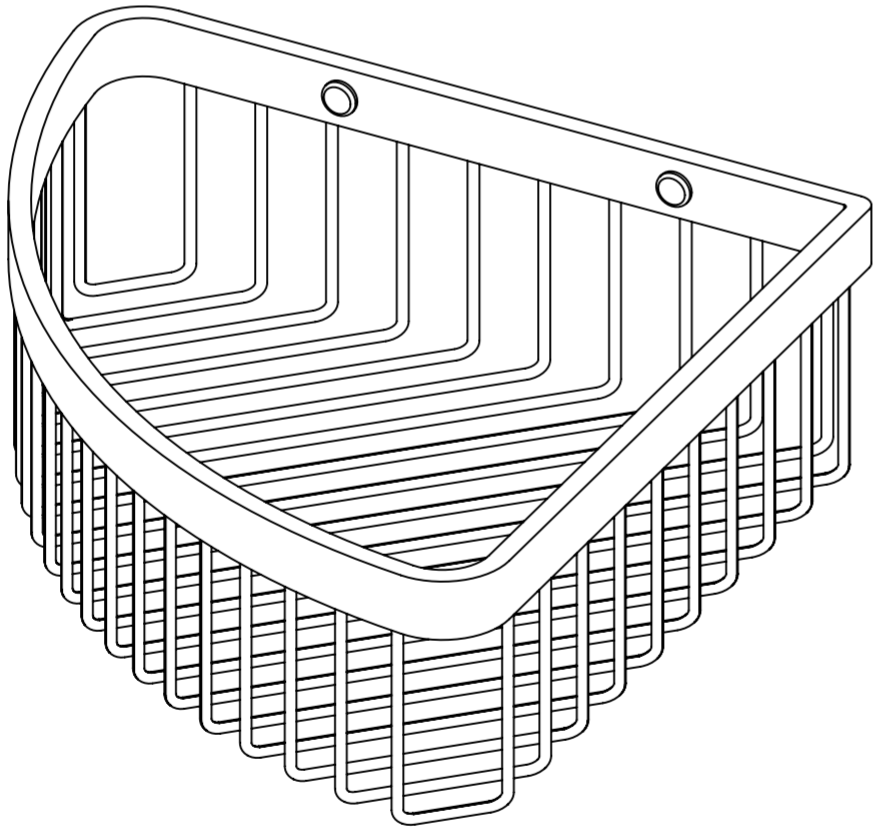

Side View

Top View

LUSO S T O N E	Product Name	Corner Basket
	Product Type	Stainless Steel
	Size, mm	230 x 230 x 80

All dimensions provided in millimeters.