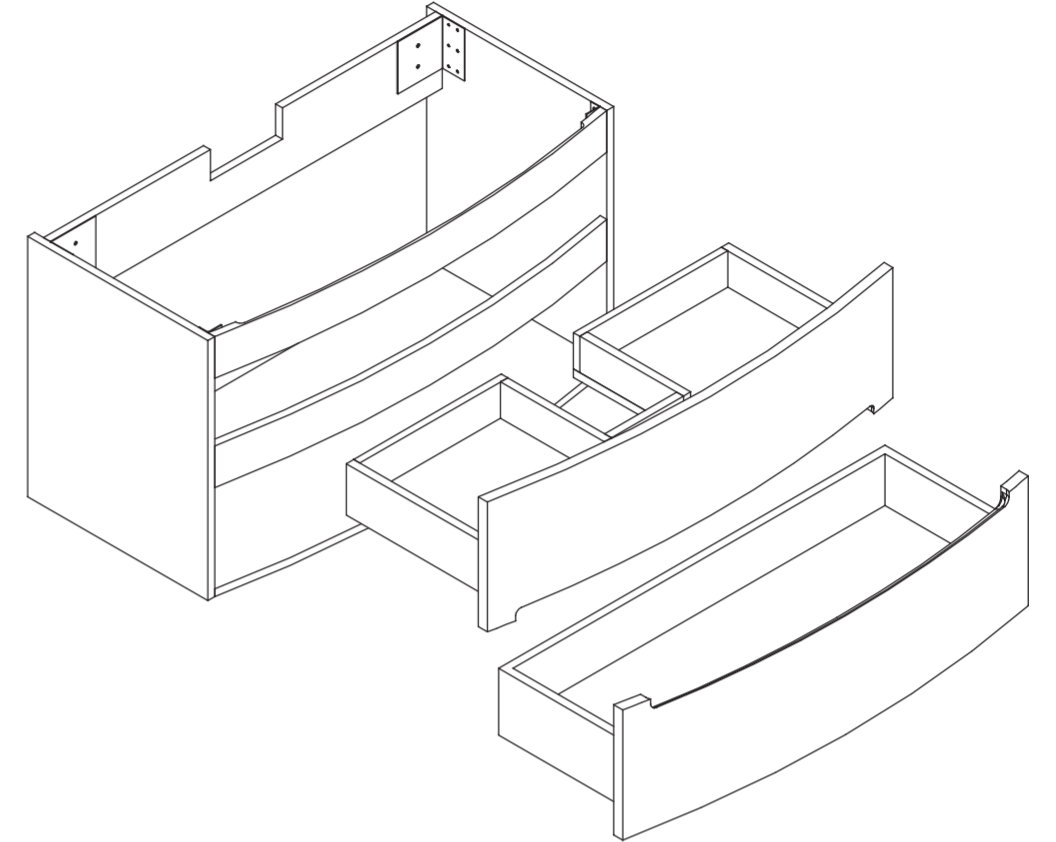

Top View

Top View - Section View

Side View - Section View

LUSSO
STONE

Product Name	Puro 900
Material	Stone Resin Basin / Wood Cabinet
Size, mm	900 x 470 x 575

*All dimensions provided in millimeters.
All vanity units are supplied with no tap hole (s). If you require a tap hole,
you will need to use a standard 38mm hole-saw drill attachment.*