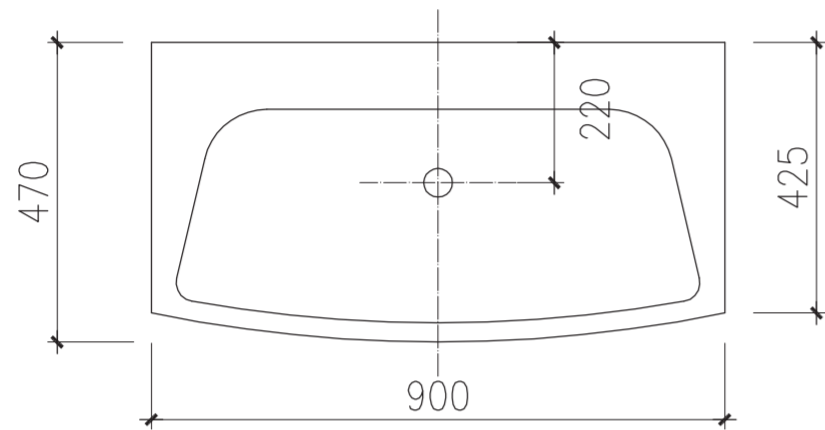

Top View

Top View - Section View

Side View - Section View

LUSSO
STONE

Product Name	Puro 900
Material	Stone Resin Basin / Wood Cabinet
Size, mm	900 x 470 x 575

*All dimensions provided in millimeters.
All vanity units are supplied with no tap hole (s). If you require a tap hole,
you will need to use a standard 38mm hole-saw drill attachment.*