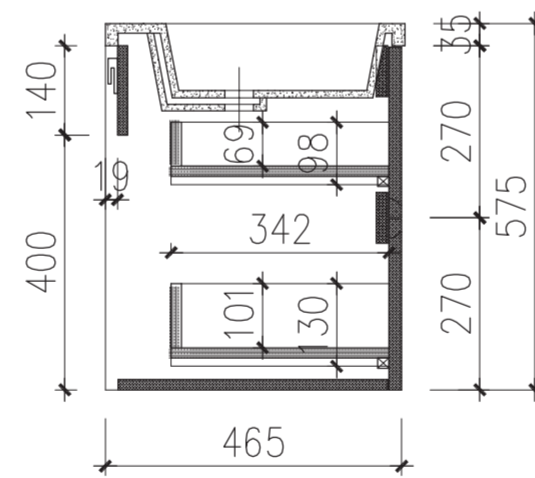

Top View

Top View - Section View

Side View - Section View

LUSSO
STONE

Product Name	Puro 900
Material	Stone Resin Basin / Wood Cabinet
Size, mm	900 x 470 x 575

*All dimensions provided in millimeters.
All vanity units are supplied with no tap hole (s). If you require a tap hole,
you will need to use a standard 38mm hole-saw drill attachment.*