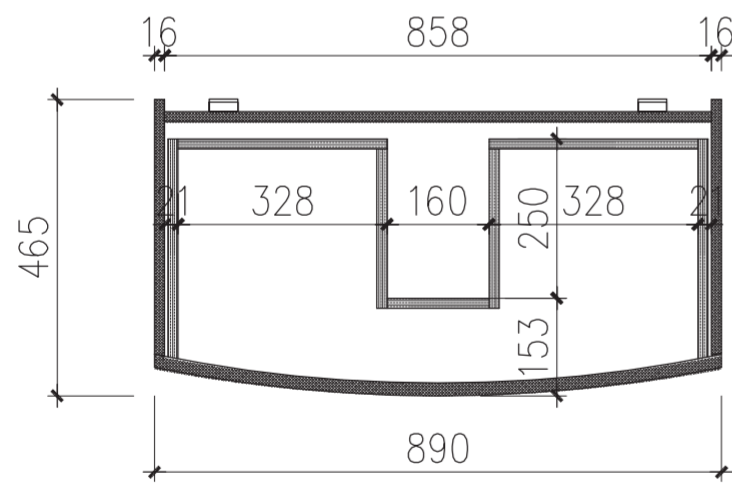

Top View

Top View - Section View

Side View - Section View

LUSSO
STONE

Product Name	Puro 900
Material	Stone Resin Basin / Wood Cabinet
Size, mm	900 x 470 x 575

*All dimensions provided in millimeters.
All vanity units are supplied with no tap hole (s). If you require a tap hole,
you will need to use a standard 38mm hole-saw drill attachment.*