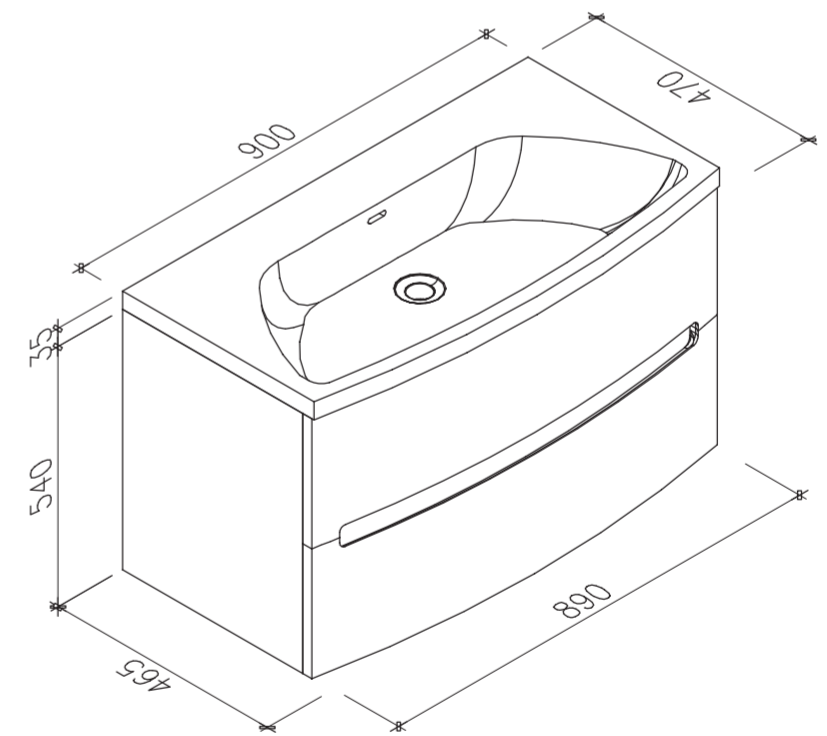

Top View

Top View - Section View

Side View - Section View

LUSSO
STONE

Product Name	Puro 900
Material	Stone Resin Basin / Wood Cabinet
Size, mm	900 x 470 x 575

*All dimensions provided in millimeters.
All vanity units are supplied with no tap hole (s). If you require a tap hole,
you will need to use a standard 38mm hole-saw drill attachment.*