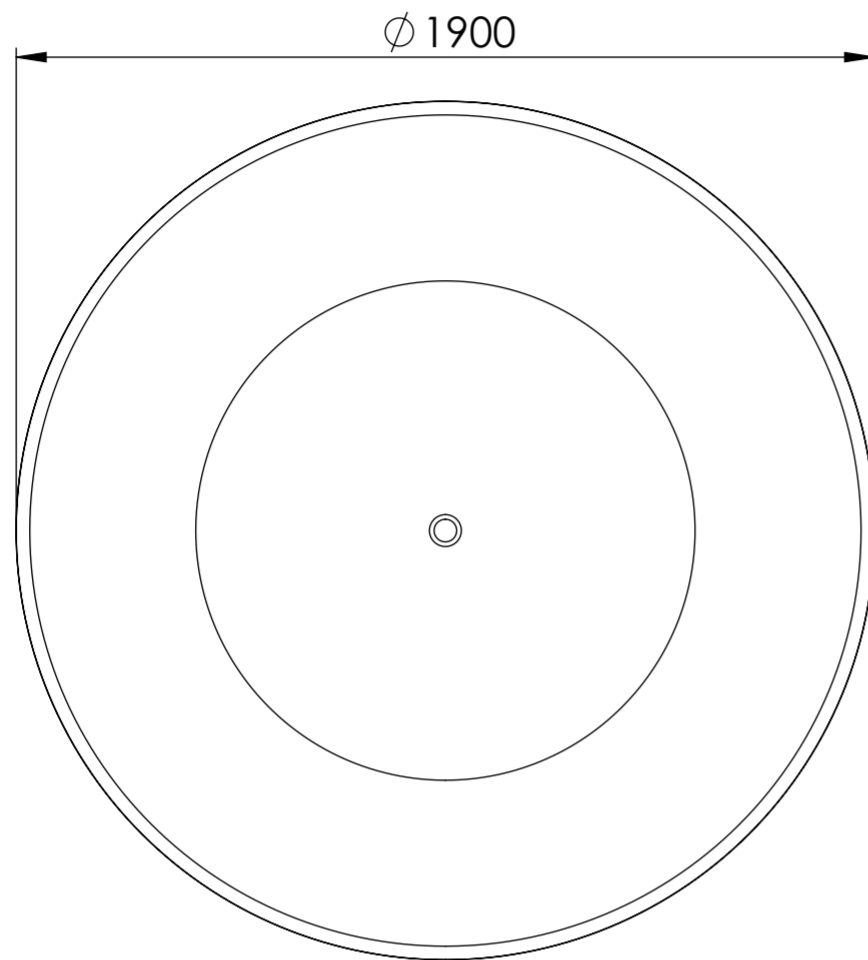

Top View

Front View - Section View

<b>LUSO</b> S T O N E	Product Name	Grande 1900
	Material	Stone Resin
	Size, mm	1900 x 520

*All dimensions provided in millimeters.  
This bath requires a cut out in the floor for the waste to be installed.*