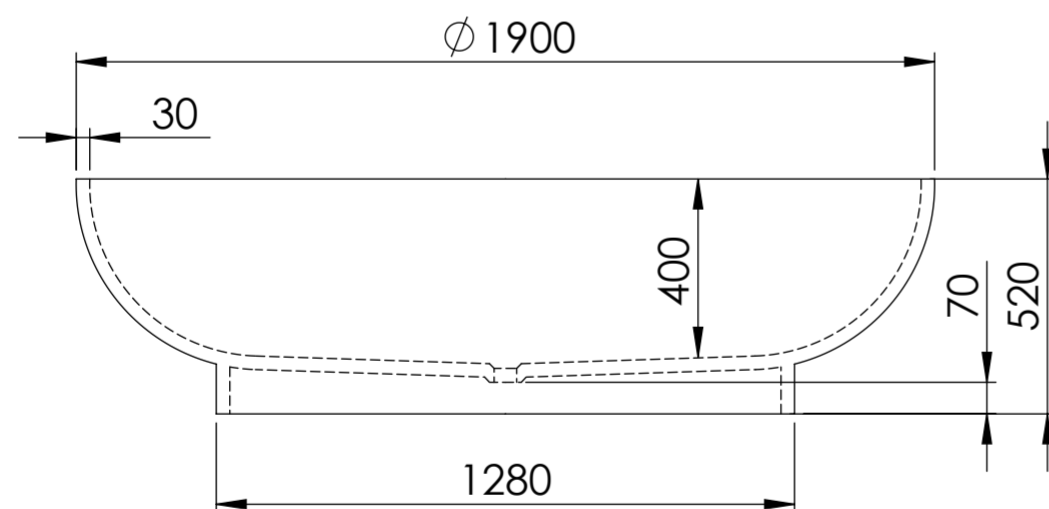

Top View

Front View - Section View

<b>LUSO</b> S T O N E	Product Name	Grande 1900
	Material	Stone Resin
	Size, mm	1900 x 520

*All dimensions provided in millimeters.  
This bath requires a cut out in the floor for the waste to be installed.*