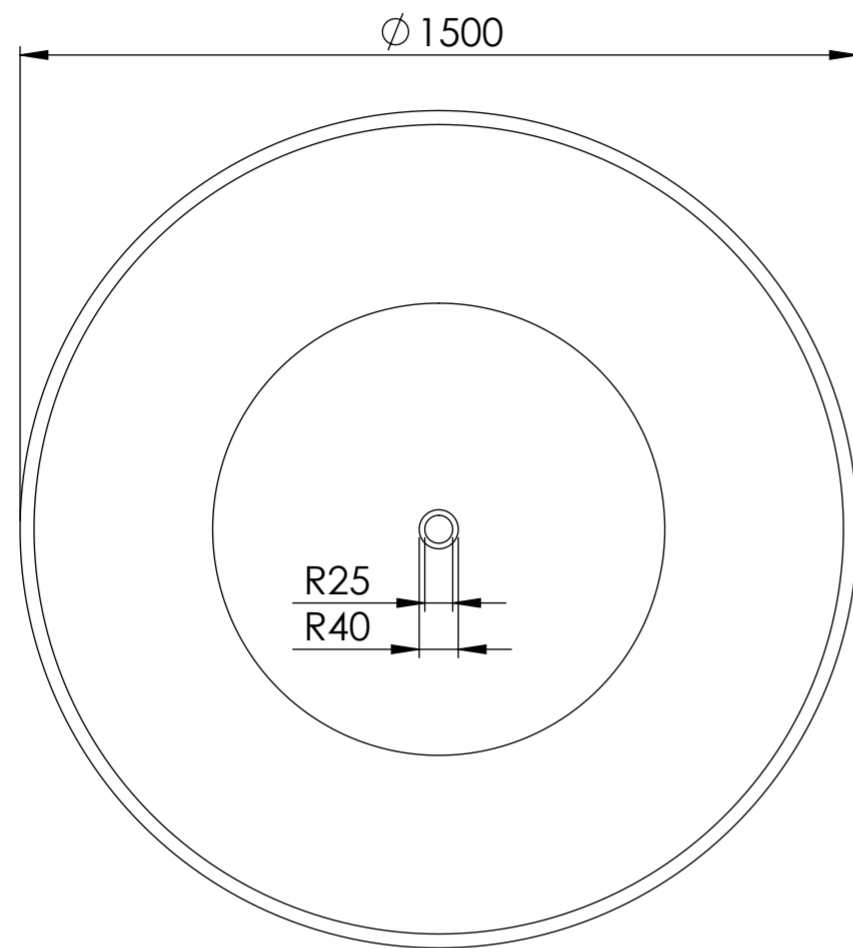

Top View

Front View - Section View

LUSSO S T O N E	Product Name	Notion 1500
	Material	Stone Resin
	Size, mm	1500 x 520

All dimensions provided in millimeters.
 This bath requires a cut out in the floor for the waste to be installed.