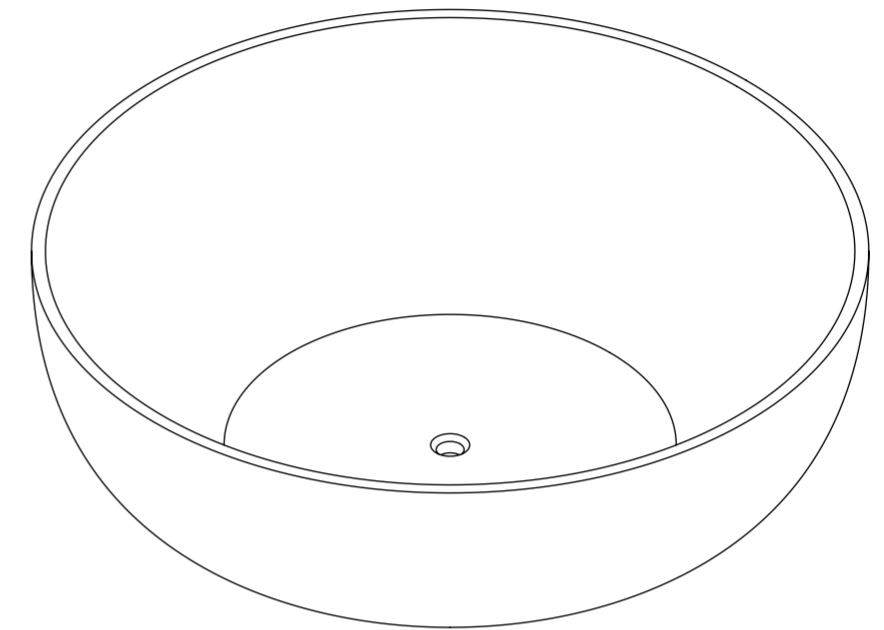

Top View

Front View - Section View

LUSSO S T O N E	Product Name	Notion 1500
	Material	Stone Resin
	Size, mm	1500 x 520

All dimensions provided in millimeters.
 This bath requires a cut out in the floor for the waste to be installed.