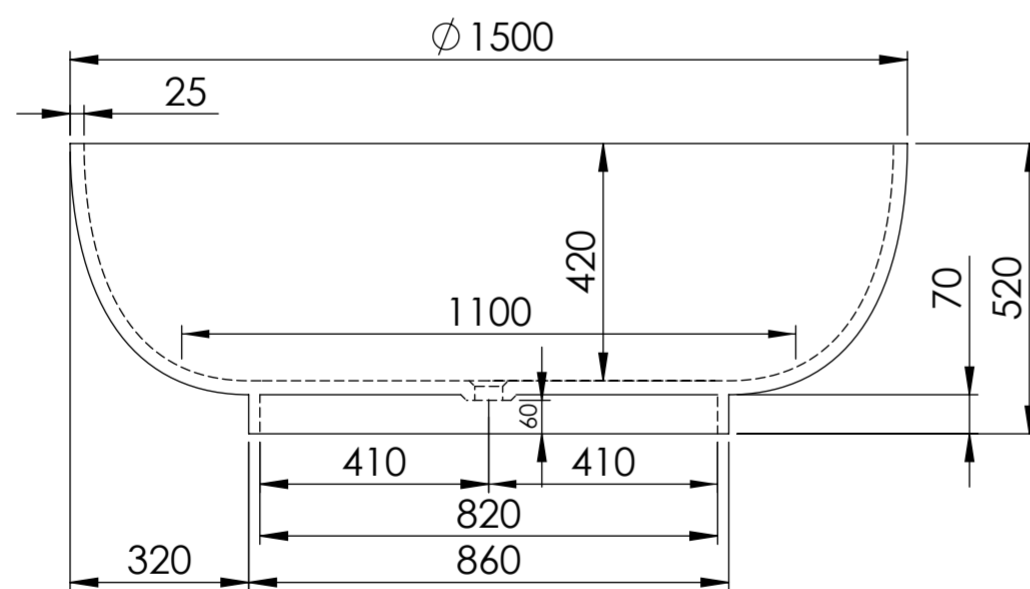

Top View

Front View - Section View

LUSSO S T O N E	Product Name	Notion 1500
	Material	Stone Resin
	Size, mm	1500 x 520

All dimensions provided in millimeters.
 This bath requires a cut out in the floor for the waste to be installed.