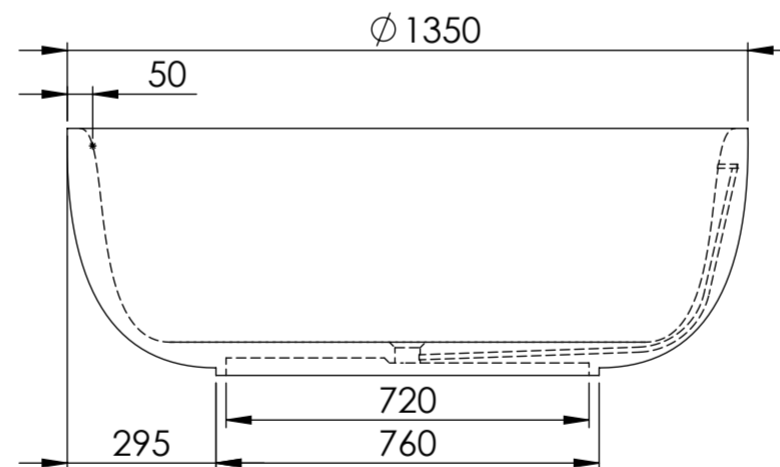

Top View

Front View - Section View

Side View - Section View

LUSSO S T O N E	Product Name	Notion 1350
	Material	Stone Resin
	Size, mm	1350 x 490

All dimensions provided in millimeters.
 This bath requires a cut out in the floor for the waste to be installed.