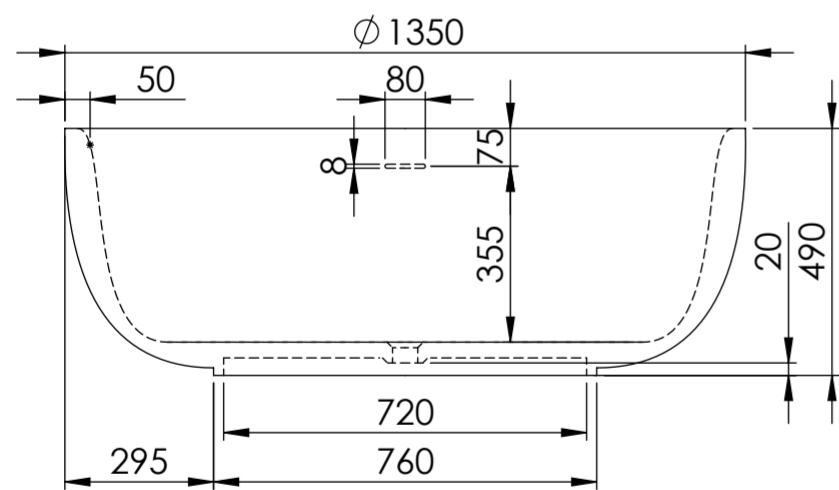

Top View

Front View - Section View

Side View - Section View

LUSSO S T O N E	Product Name	Notion 1350
	Material	Stone Resin
	Size, mm	1350 x 490

All dimensions provided in millimeters.
 This bath requires a cut out in the floor for the waste to be installed.