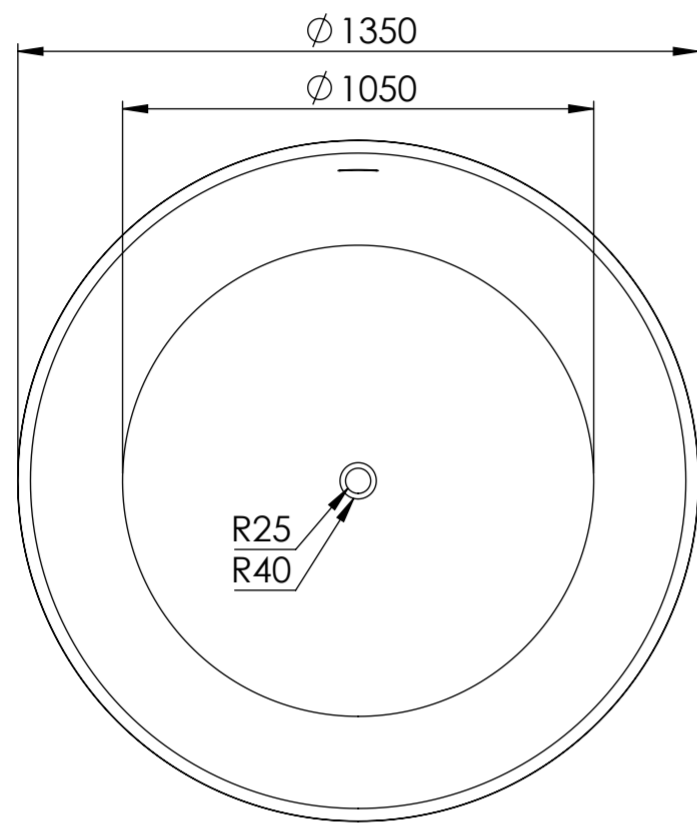

Top View

Front View - Section View

Side View - Section View

LUSSO S T O N E	Product Name	Notion 1350
	Material	Stone Resin
	Size, mm	1350 x 490

All dimensions provided in millimeters.
 This bath requires a cut out in the floor for the waste to be installed.