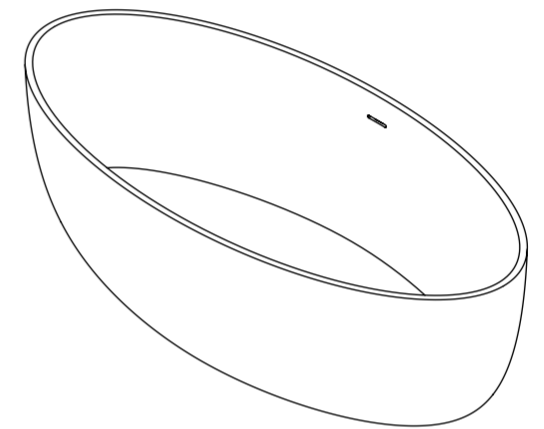

Top View

Front View

Side View

LUSSO S T O N E	Product Name	Morini 1700
	Material	Stone Resin
	Size, mm	1700 x 800 x 540

All dimensions provided in millimeters.