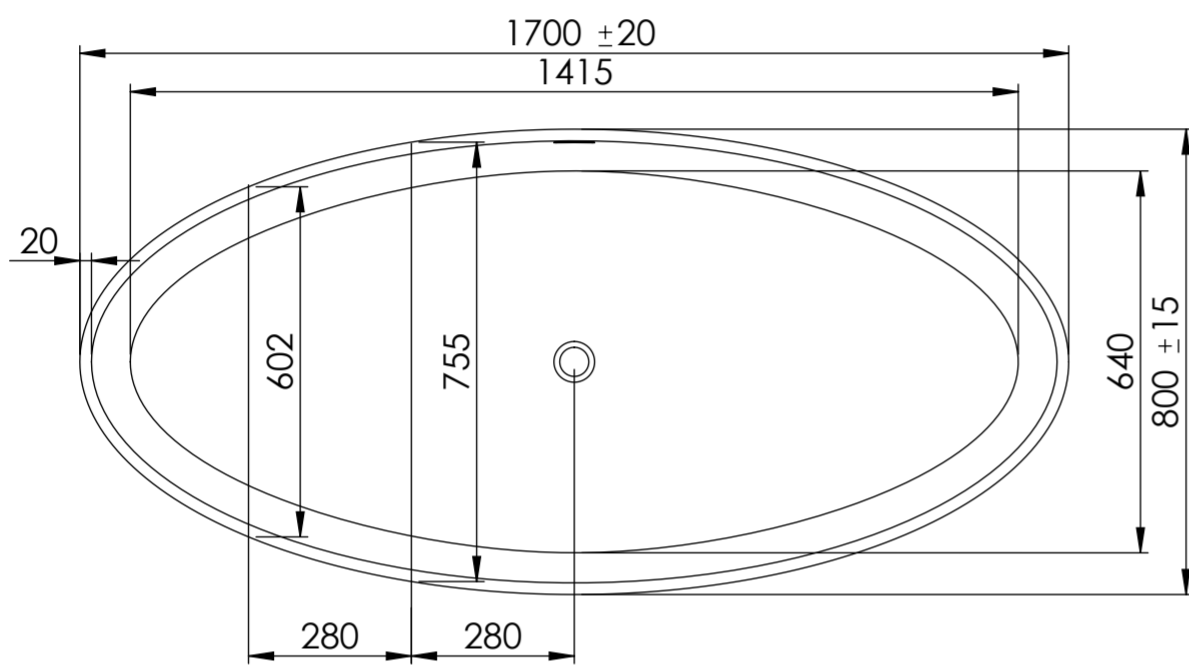

Top View

Front View

Side View

LUSSO S T O N E	Product Name	Morini 1700
	Material	Stone Resin
	Size, mm	1700 x 800 x 540

All dimensions provided in millimeters.