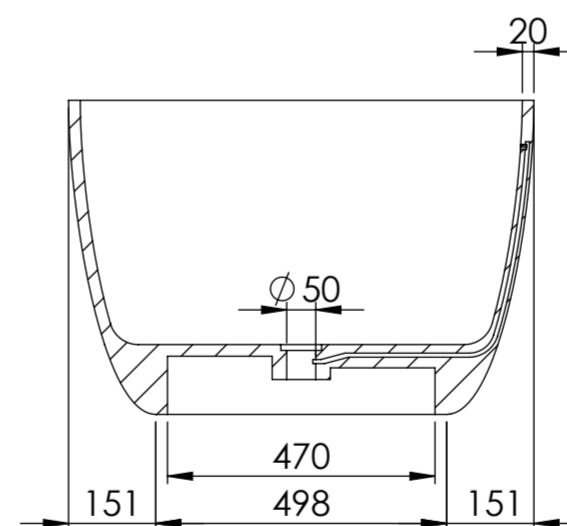

Top View

Front View

Side View

LUSSO S T O N E	Product Name	Morini 1700
	Material	Stone Resin
	Size, mm	1700 x 800 x 540

All dimensions provided in millimeters.