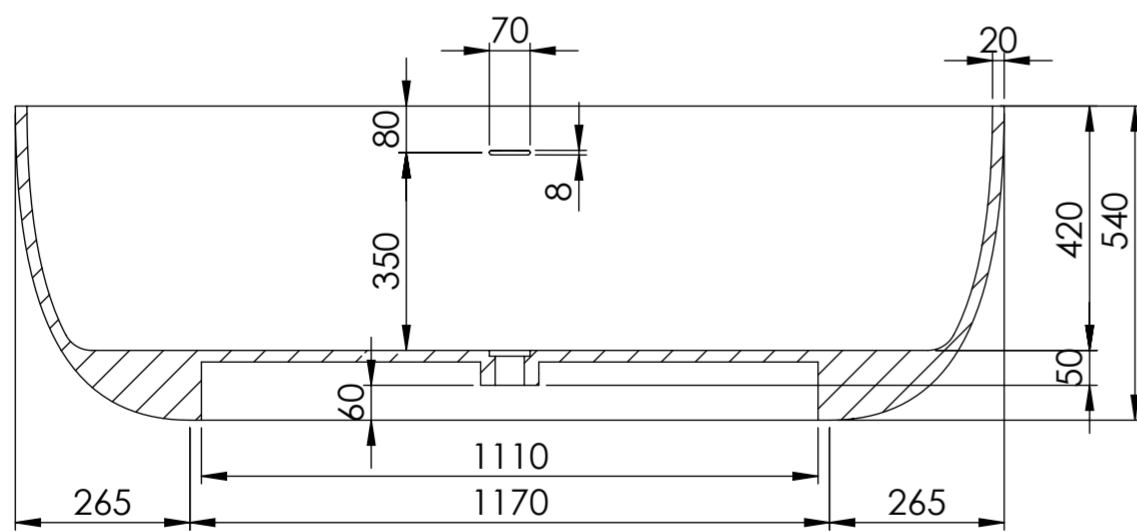

Top View

Front View

Side View

LUSSO S T O N E	Product Name	Morini 1700
	Material	Stone Resin
	Size, mm	1700 x 800 x 540

All dimensions provided in millimeters.