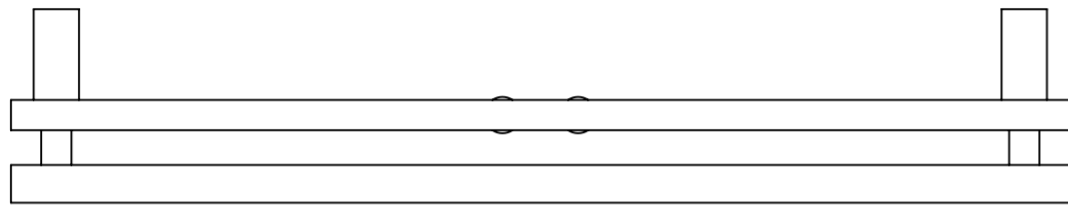

Top View

Front View

Side View

|                          |              |                |
|--------------------------|--------------|----------------|
| <b>LUSO</b><br>S T O N E | Product Name | Breno          |
|                          | Size, mm     | 700 x 350 x 80 |

All dimensions provided in millimeters.