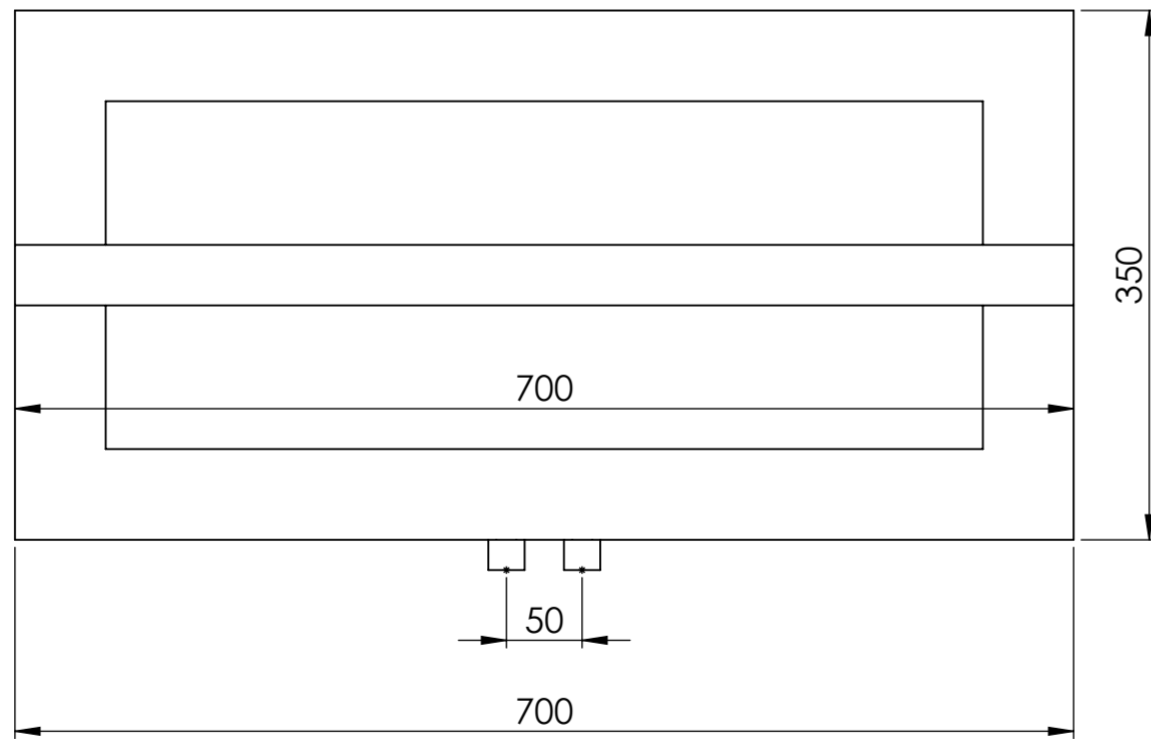

Top View

Front View

Side View

|                          |              |                |
|--------------------------|--------------|----------------|
| <b>LUSO</b><br>S T O N E | Product Name | Breno          |
|                          | Size, mm     | 700 x 350 x 80 |

All dimensions provided in millimeters.