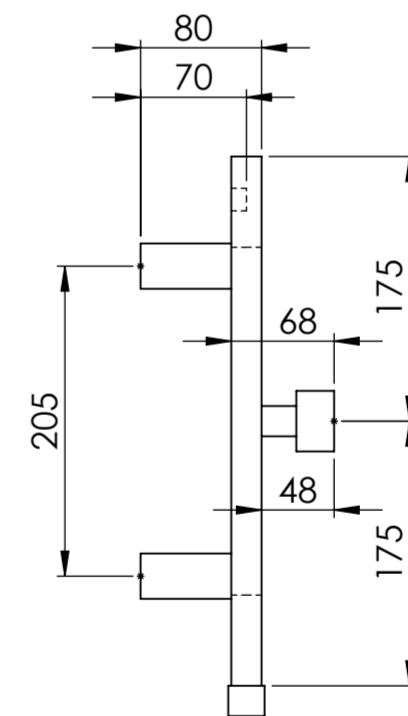

Top View

Front View

Side View

|                          |              |                |
|--------------------------|--------------|----------------|
| <b>LUSO</b><br>S T O N E | Product Name | Breno          |
|                          | Size, mm     | 700 x 350 x 80 |

All dimensions provided in millimeters.