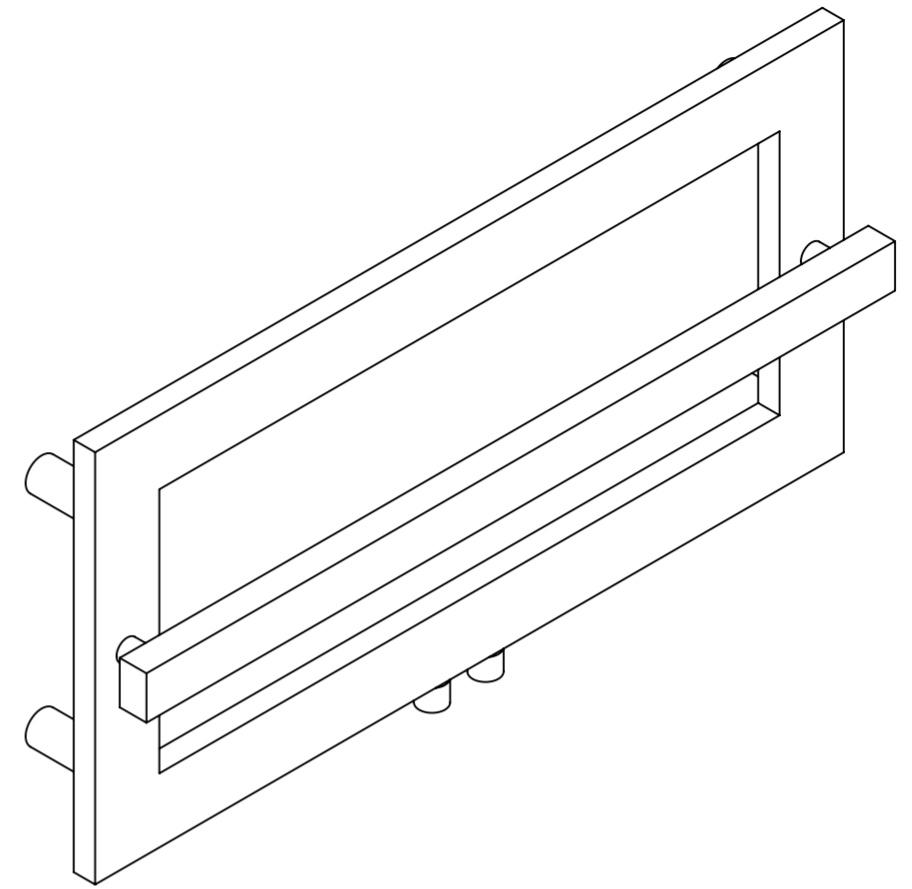

Top View

Front View

Side View

|                          |              |                |
|--------------------------|--------------|----------------|
| <b>LUSO</b><br>S T O N E | Product Name | Breno          |
|                          | Size, mm     | 700 x 350 x 80 |

All dimensions provided in millimeters.