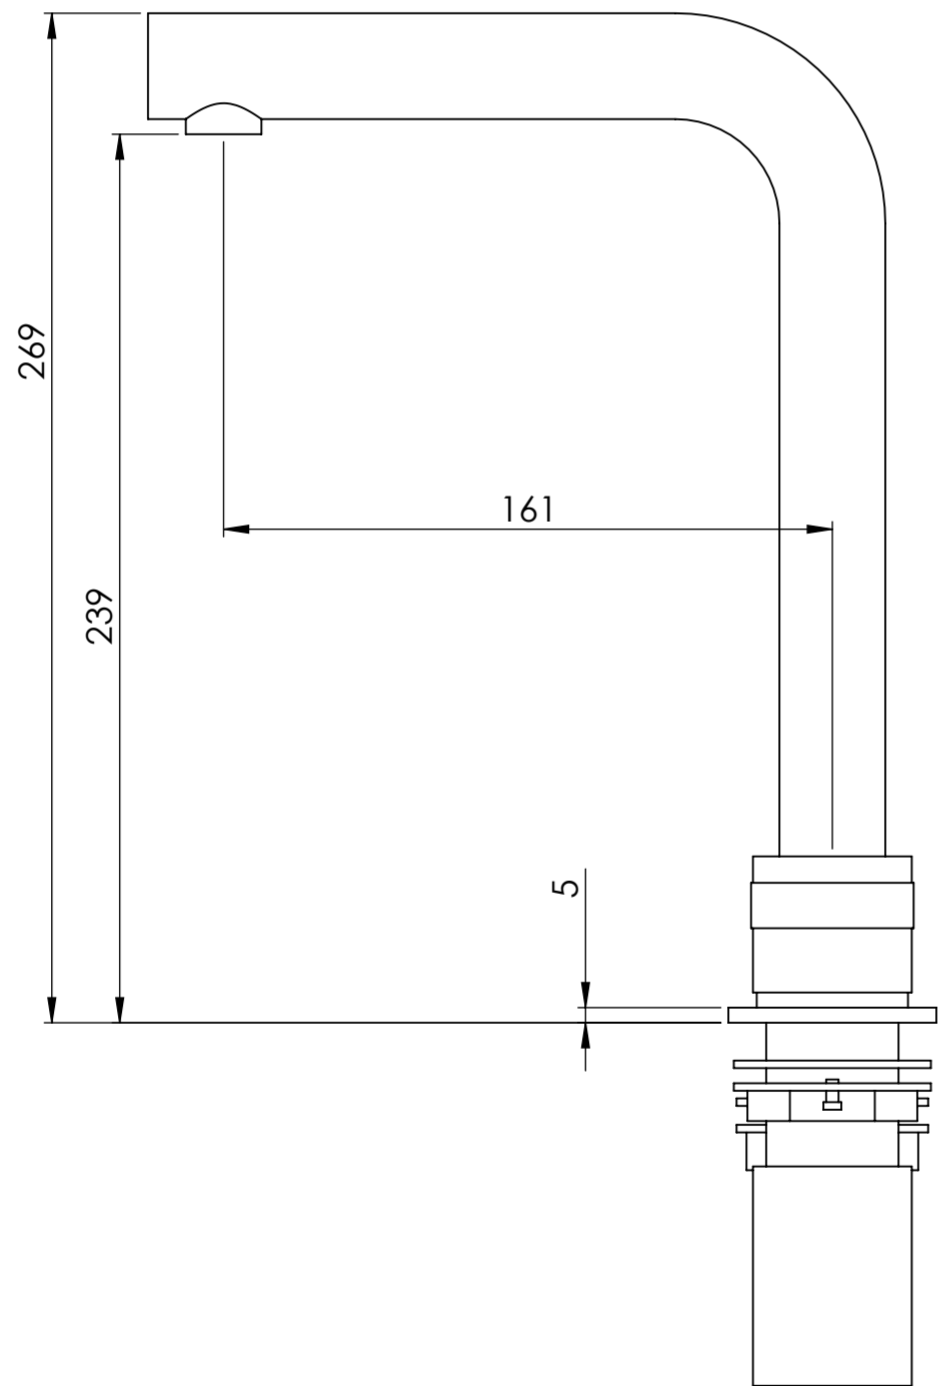

Side View

Front View

<b>LUSSO</b> S T O N E	Product Name	Urban Series
	Product Type	Deck Mounted High Neck Basin Mixer

All dimensions provided in millimeters.