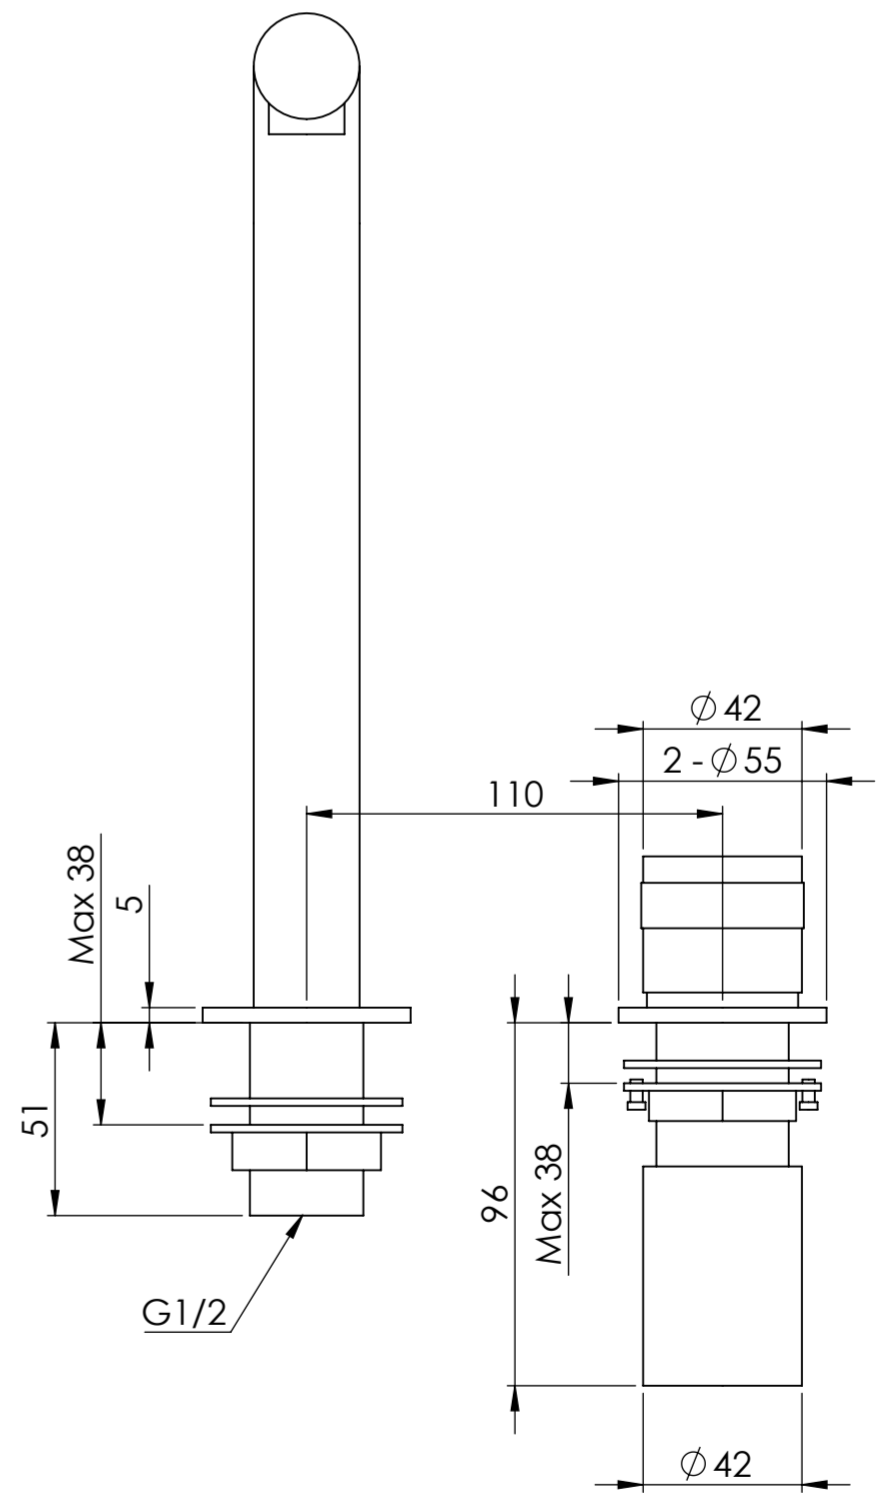

Side View

Front View

<b>LUSSO</b> S T O N E	Product Name	Urban Series
	Product Type	Deck Mounted High Neck Basin Mixer

All dimensions provided in millimeters.