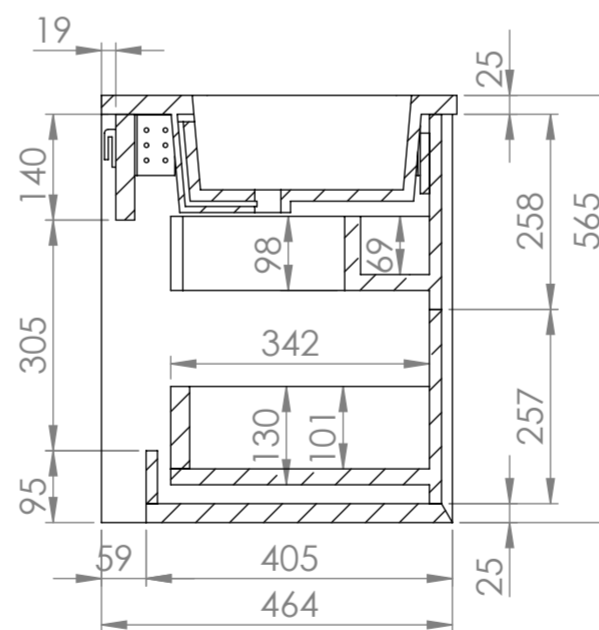

Top View

Top View - Section View

Side View - Section View

<b>LUSO</b> S T O N E	Product Name	Volini 1200
	Material	Stone Resin Basin / Wood Cabinet
	Size, mm	1200 x 470 x 565

*All dimensions provided in millimeters.  
 All vanity units are supplied with no tap hole (s). If you require a tap hole,  
 you will need to use a standard 38mm hole-saw drill attachment.*