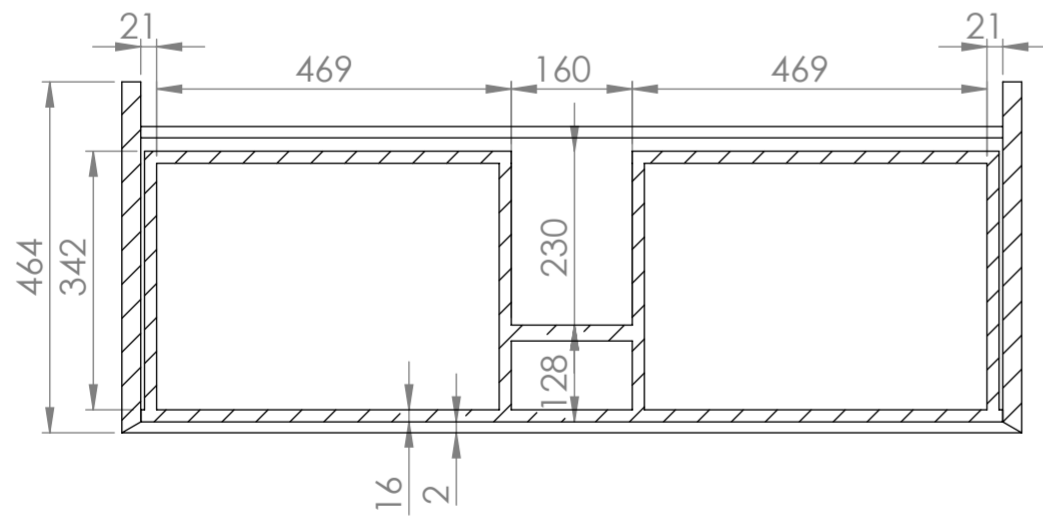

Top View

Top View - Section View

Side View - Section View

<b>LUSO</b> S T O N E	Product Name	Volini 1200
	Material	Stone Resin Basin / Wood Cabinet
	Size, mm	1200 x 470 x 565

*All dimensions provided in millimeters.  
 All vanity units are supplied with no tap hole (s). If you require a tap hole,  
 you will need to use a standard 38mm hole-saw drill attachment.*