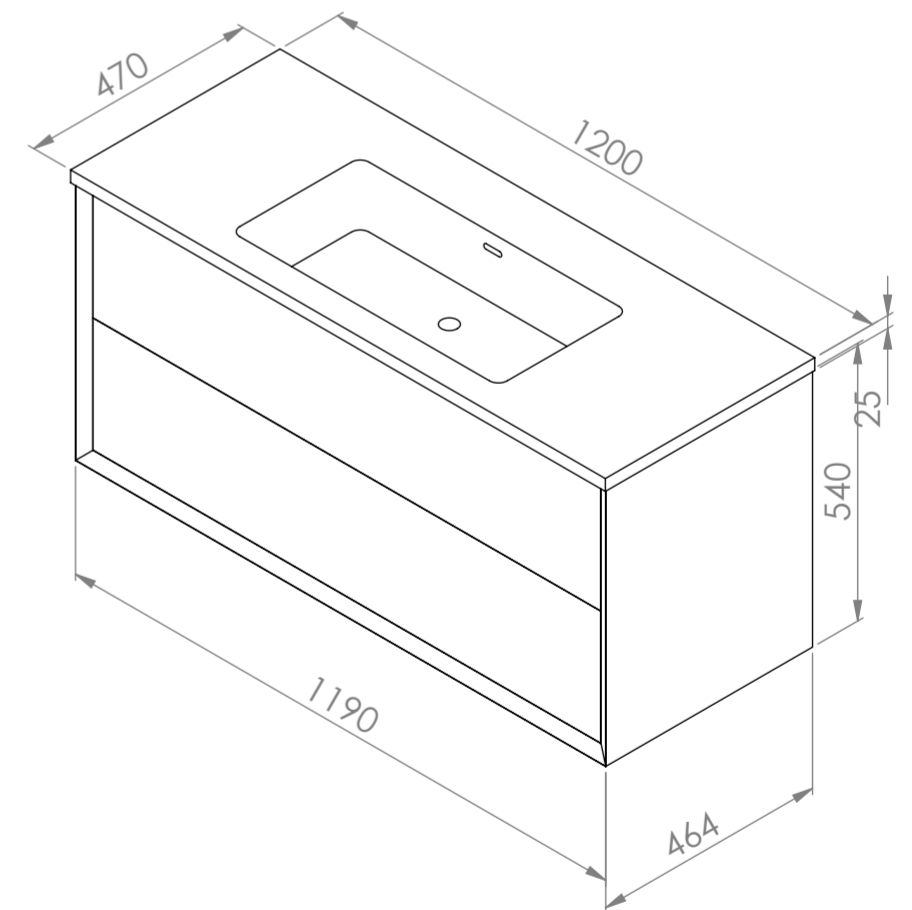

Top View

Top View - Section View

Side View - Section View

<b>LUSO</b> S T O N E	Product Name	Volini 1200
	Material	Stone Resin Basin / Wood Cabinet
	Size, mm	1200 x 470 x 565

*All dimensions provided in millimeters.  
 All vanity units are supplied with no tap hole (s). If you require a tap hole,  
 you will need to use a standard 38mm hole-saw drill attachment.*