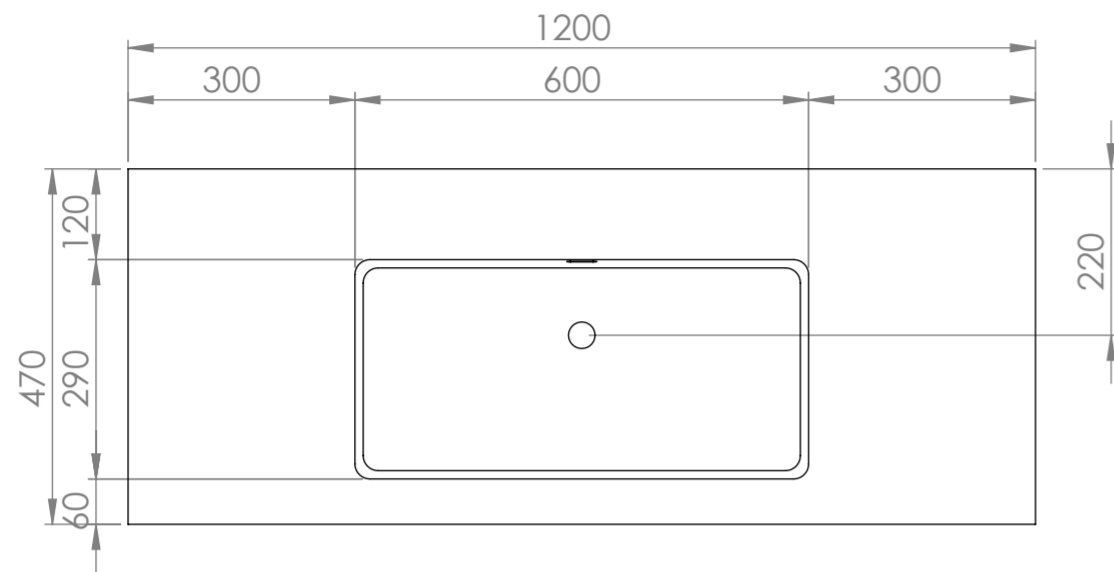

Top View

Top View - Section View

Side View - Section View

<b>LUSO</b> S T O N E	Product Name	Volini 1200
	Material	Stone Resin Basin / Wood Cabinet
	Size, mm	1200 x 470 x 565

*All dimensions provided in millimeters.  
 All vanity units are supplied with no tap hole (s). If you require a tap hole,  
 you will need to use a standard 38mm hole-saw drill attachment.*