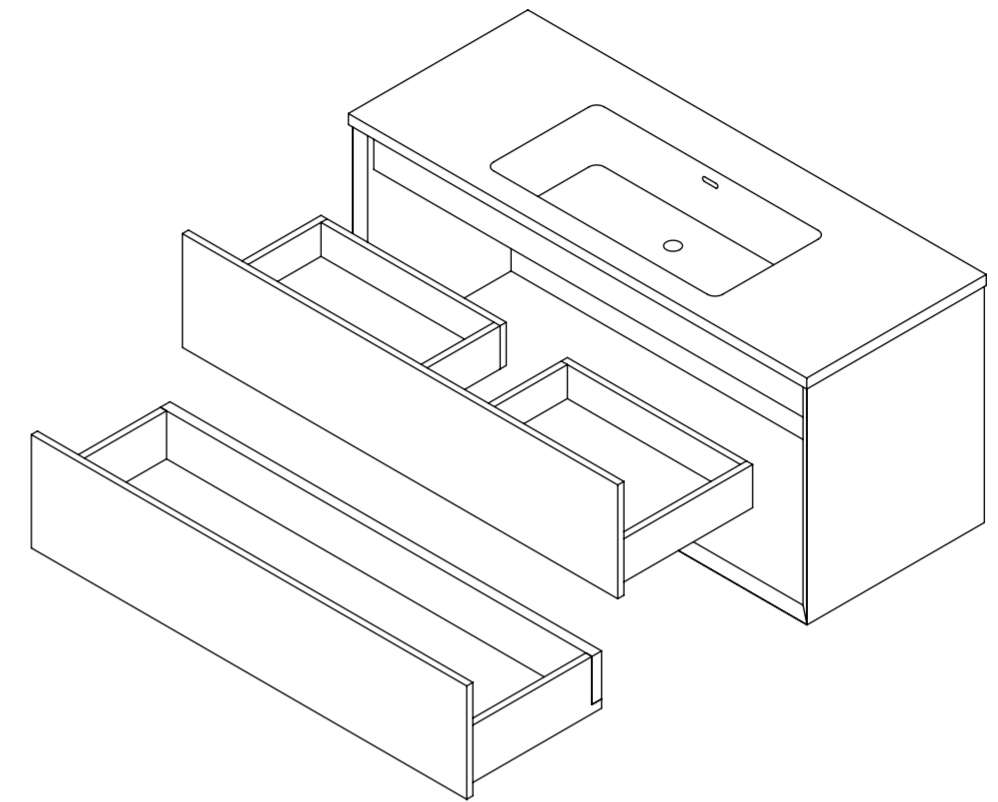

Top View

Top View - Section View

Side View - Section View

<b>LUSO</b> S T O N E	Product Name	Volini 1200
	Material	Stone Resin Basin / Wood Cabinet
	Size, mm	1200 x 470 x 565

*All dimensions provided in millimeters.  
 All vanity units are supplied with no tap hole (s). If you require a tap hole,  
 you will need to use a standard 38mm hole-saw drill attachment.*