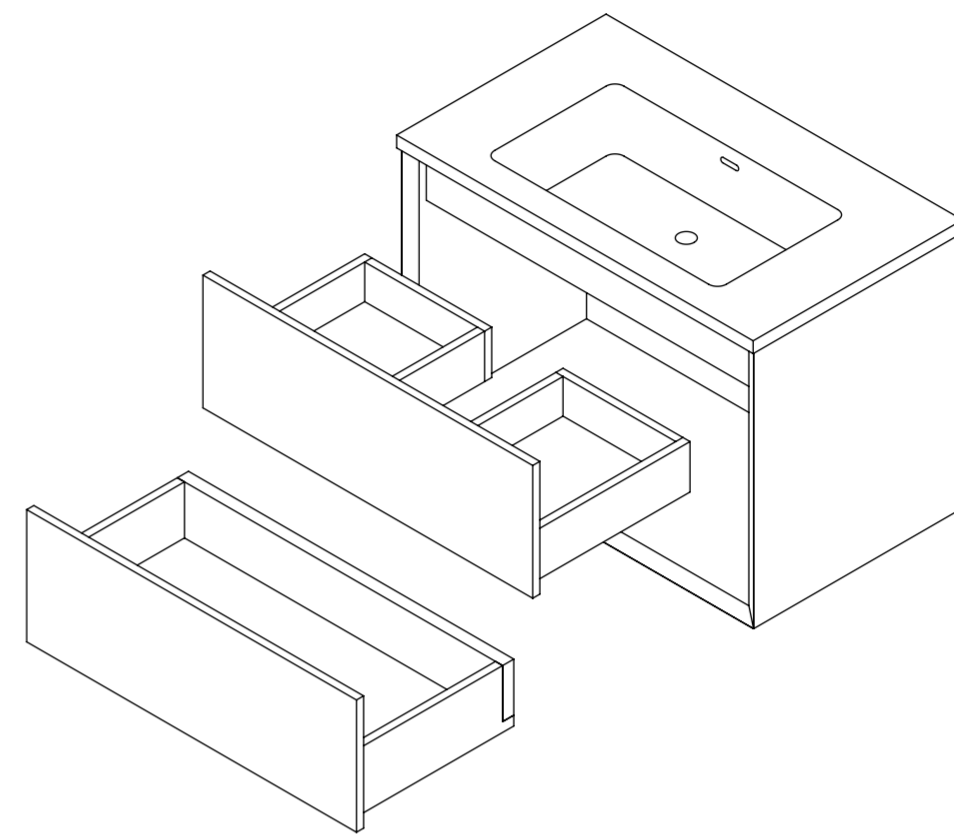

Top View

Top View - Section View

Side View - Section View

LUSO S T O N E	Product Name	Volini 800
	Material	Stone Resin Basin / Wood Cabinet
	Size, mm	800 x 470 x 565

All dimensions provided in millimeters.
 All vanity units are supplied with no tap hole (s). If you require a tap hole, you will need to use a standard 38mm hole-saw drill attachment.