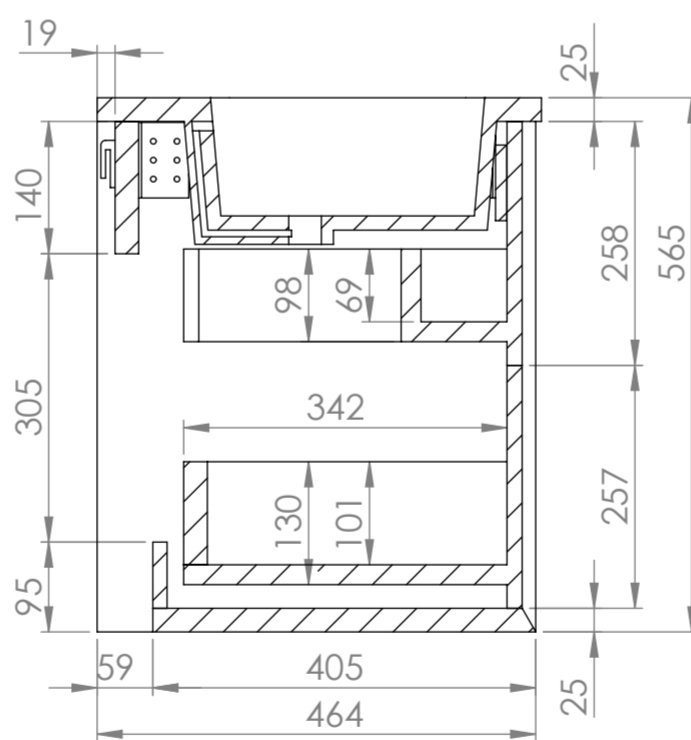

Top View

Top View - Section View

Side View - Section View

LUSO S T O N E	Product Name	Volini 800
	Material	Stone Resin Basin / Wood Cabinet
	Size, mm	800 x 470 x 565

All dimensions provided in millimeters.
 All vanity units are supplied with no tap hole (s). If you require a tap hole, you will need to use a standard 38mm hole-saw drill attachment.