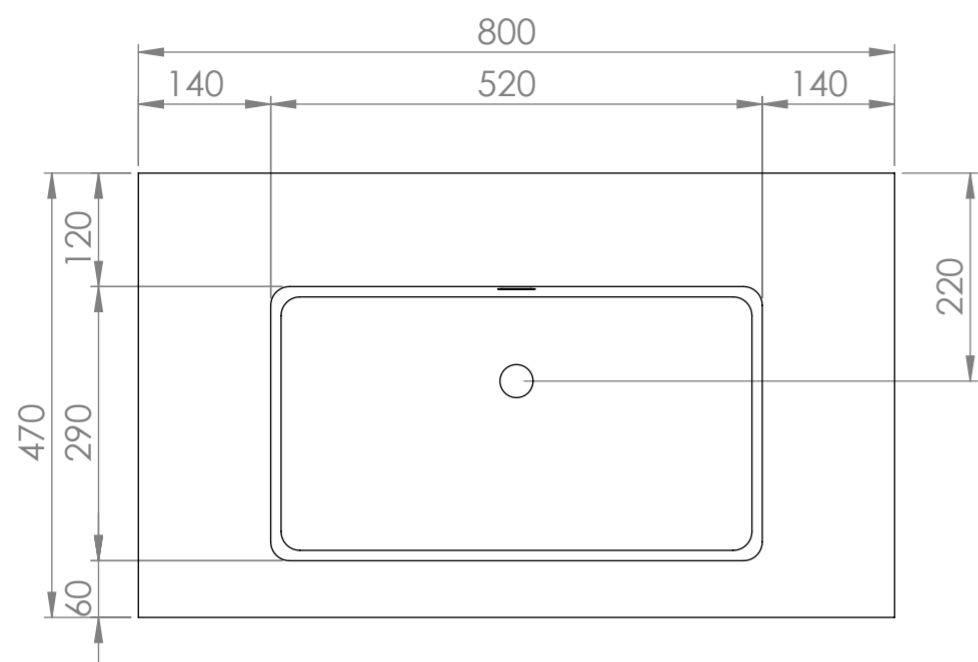

Top View

Top View - Section View

Side View - Section View

LUSO S T O N E	Product Name	Volini 800
	Material	Stone Resin Basin / Wood Cabinet
	Size, mm	800 x 470 x 565

All dimensions provided in millimeters.
 All vanity units are supplied with no tap hole (s). If you require a tap hole, you will need to use a standard 38mm hole-saw drill attachment.