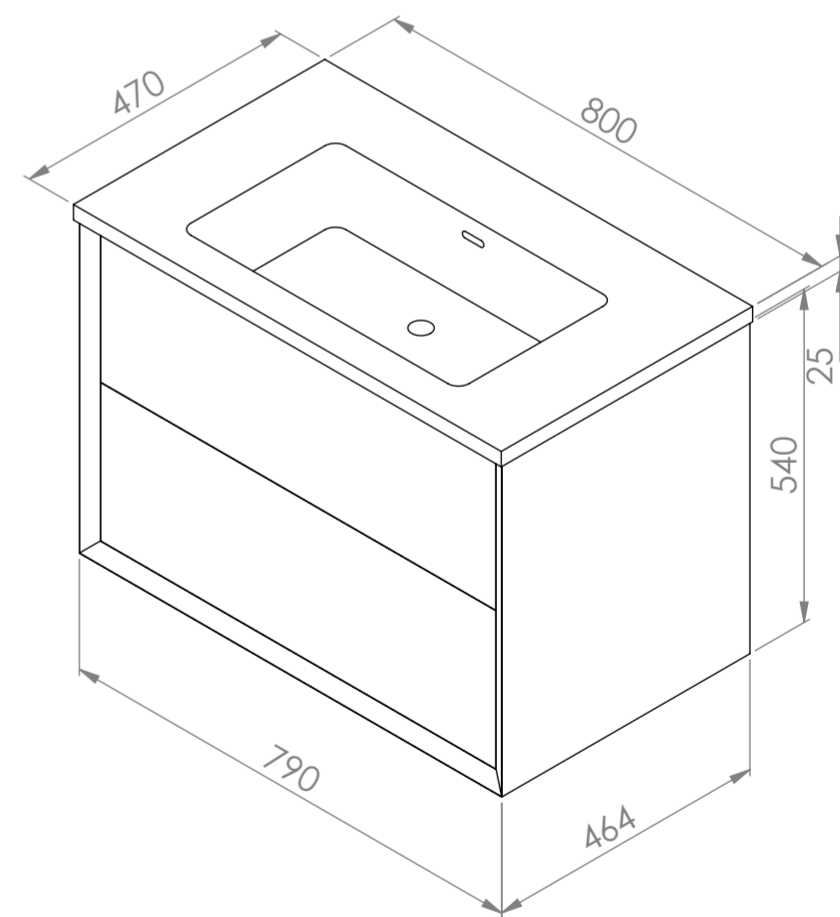

Top View

Top View - Section View

Side View - Section View

LUSO S T O N E	Product Name	Volini 800
	Material	Stone Resin Basin / Wood Cabinet
	Size, mm	800 x 470 x 565

All dimensions provided in millimeters.
 All vanity units are supplied with no tap hole (s). If you require a tap hole, you will need to use a standard 38mm hole-saw drill attachment.