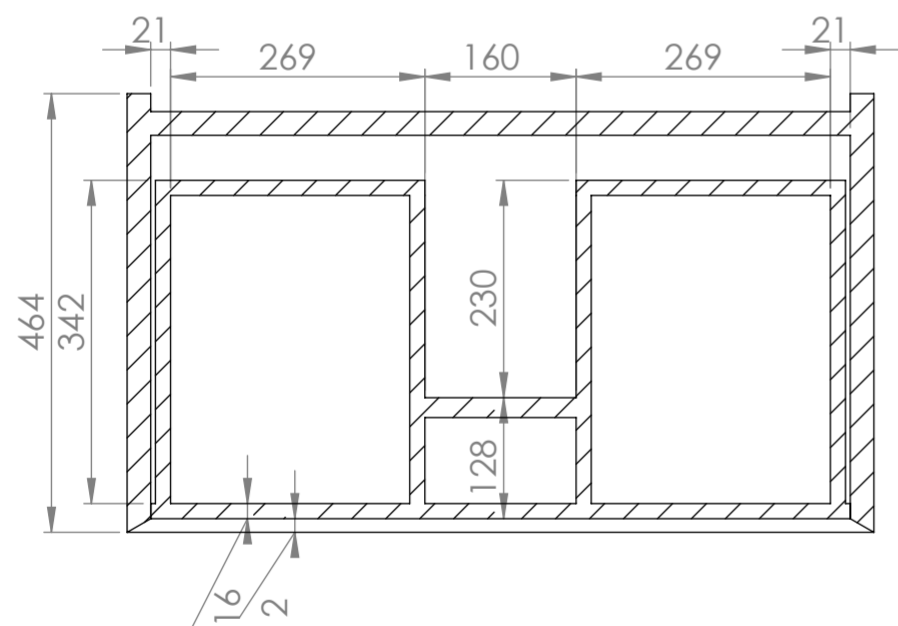

Top View

Top View - Section View

Side View - Section View

LUSO S T O N E	Product Name	Volini 800
	Material	Stone Resin Basin / Wood Cabinet
	Size, mm	800 x 470 x 565

All dimensions provided in millimeters.
 All vanity units are supplied with no tap hole (s). If you require a tap hole, you will need to use a standard 38mm hole-saw drill attachment.